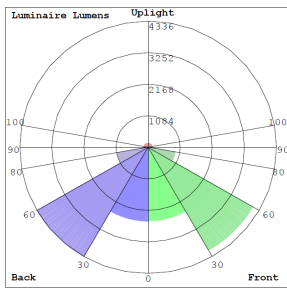

Photometrics: LWA-LG-50-120W-MCTP-P

BUD Rating: B4-U3-G3