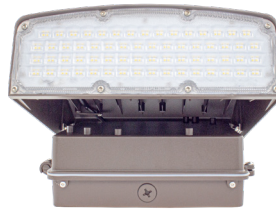

### Mechanical:

- Die-Cast Aluminum With Powder Coat Finish
- DC Button Photocell Included
- High Light Transmittance, Anti-UV and Fire Resistant Shatterproof PC Lens
- Light Head Can Be Adjusted From 0° to 90°
- Can Be Installed Facing Up (As An Uplight)
- Full Cutoff, Dark Sky Compliant
- Four 1/2" Knockouts: 1 Top, 1 on Each Side, 1 Back
- Operating Temperature: -4°F -104°F
- IP65, Suitable for Wet Location
- 7-Year Warranty

## Other Views:

Side View

Front View

Back View