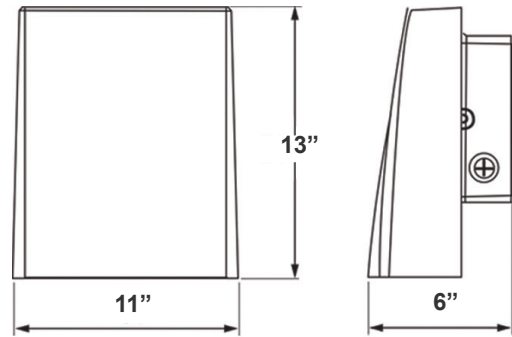

Note: \_\_\_\_\_

Type: \_\_\_\_\_

**11" (W) x 13" (H) x 6" (D)**

Ideal for general site lighting, alleys, loading docks, doorway, pathway, and parking areas. Great for use with motion sensors or another instant on/off controls.