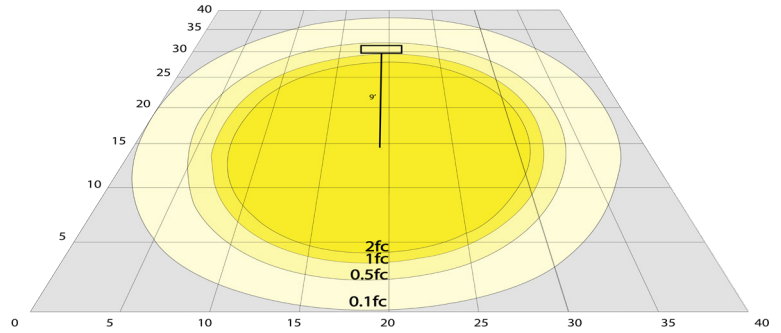

Lighting:

- Chip: Philips Lumileds LEDs
- TIR Optic Lens - TYPE II
- Dimmable: 0~10V Dimming
- Total Lumens: 10400LM
- Color Temperatures: 3000K/ 5000K
- Color Rendering Index: CRI ≥ 80
- Beam Angle: 60°
- Rated life: 70,000 Hrs

Photometrics: LW360-80W

BUG Rating: B4-U3-G1

Area 40'x 40' Mounting Height: 9'

Other Views:

Side View

Front View

Back View

Performance Table: LW360-80W