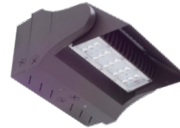

OPT-EM-LW360-LG= EMERGENCY BACKUP BATTERY, BACK BOX

OPT-SEN-LW360-3MRLV-5= PROGRAMMABLE MICROWAVE BI-LEVEL

OPT-CLR-95= COLOR PAINT

OPT-LW360-PC-B = PHOTOCELL 120-277V

WEC-8RC = OPTIONAL REMOTE

ACCESSORY:

LW360-SH1