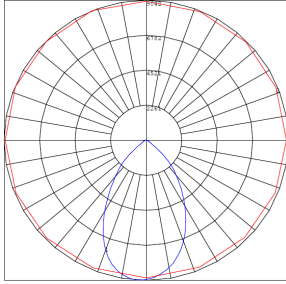

Photometrics: LW360-80W

BUG Rating: B4-U3-G1

Area 40'x 40' Mounting Height: 9'

Other Views:

Side View

Front View

Back View

Performance Table: LW360-80W