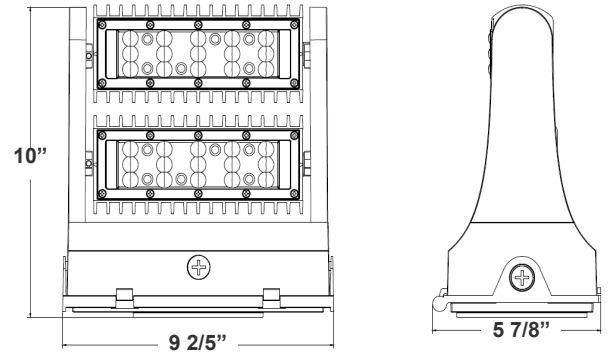

LW360 SERIES Outdoor Lighting

LW360-80W-30K-G2
LW360-80W-40K-G2
LW360-80W-50K-G2
LED 360° ROTATABLE WALL PACK

Customer Name: _____
Project Name: _____
Note: _____ | Type: _____

Selection:

10"(H) x 9 2/5"(W) x 5 7/8"(L)

Ideal for general site lighting, alleys, loading docks, doorway, pathway, and parking areas.

Features

- Rotatable Heads (Both in 60W & 80W) With Set Screw
- Three 1/2" Threaded Knockouts: 1 Bottom. 1 On Each Side
- Light Head rotates 350°
- Die-cast aluminum housing with powder coat finish (Dark Bronze or White)
- 7-Year Warranty

Technical Specifications

Electrical:

- Voltage: 120-277VAC 60Hz
- Wattage: 80W
- Power Factor: >0.95
- Efficacy: 130 LPW

Mechanical:

- Die-Cast Aluminum With Powder Coat Finish (Dark Bronze)
- Light Head rotates 350°
- Includes Mounting Hardware
- Operating Temperature: -40°F -104°F
- Five 1/2" Threaded Knockouts: 1 on Each Side, 1 on The Back
- 7-Year Warranty
- IP65, Suitable for Wet Locations