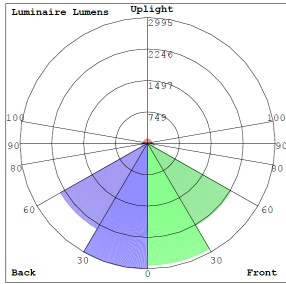

Lighting:

- Chip: Philips Lumileds LEDs
- TIR Optic Lens - TYPE II
- Dimmable: 0~10V Dimming
- Total Lumens: 10400LM
- Color Temperatures: 3000K/ 5000K
- Color Rendering Index: CRI ≥ 80
- Beam Angle: 60°
- Rated life: 70,000 Hrs

Photometrics: LW360-80W

BUG Rating: B4-U3-G1

Area 40'x 40' Mounting Height: 9'

Other Views:

Side View

Front View

Back View

Performance Table: LW360-80W