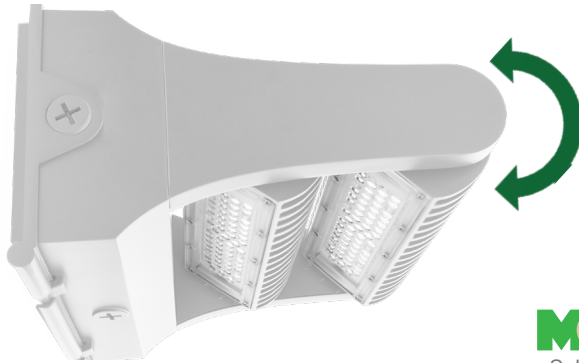

# LW360 SERIES Outdoor Lighting

LW360-60W-MCT-WH-G2

**WESTGATE**  
THE FUTURE IS HERE...AND IT'S QUITE BRIGHT!

Customer Name: \_\_\_\_\_

Project Name: \_\_\_\_\_

Note: \_\_\_\_\_

Type: \_\_\_\_\_

10"(H) x 9 2/5"(W) x 5 7/8"(L)

Ideal for general site lighting, alleys, loading docks, doorway, pathway, and parking areas.

## Features

- Three 1/2" Threaded Knockouts: 1 Bottom. 1 On Each Side
- Light Head rotates 350°
- Die-Cast Aluminum Housing With Powder Coat Finish
- MCT: Switch located inside the fixture
- 7-Year Warranty

### Mechanical:

- Die-Cast Aluminum With Powder Coat Finish
- Light Head rotates 350°
- Includes Mounting Hardware
- Operating Temperature: -40°F -104°F
- Five 1/2" Threaded Knockouts: 1 on Each Side, 1 on The Back
- 7-Year Warranty
- IP65, Suitable for Wet Locations