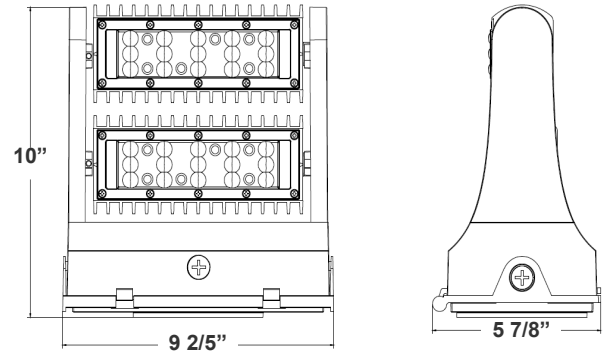

# LW360 SERIES Outdoor Lighting

LW360-60W-MCT-WH-G2

**WESTGATE**  
THE FUTURE IS HERE...AND IT'S QUITE BRIGHT!

Customer Name: \_\_\_\_\_

Project Name: \_\_\_\_\_

Note: \_\_\_\_\_

Type: \_\_\_\_\_

10"(H) x 9 2/5"(W) x 5 7/8"(L)

## Features

- Three 1/2" Threaded Knockouts: 1 Bottom. 1 On Each Side
- Light Head rotates 350°
- Die-Cast Aluminum Housing With Powder Coat Finish
- MCT: Switch located inside the fixture
- 7-Year Warranty