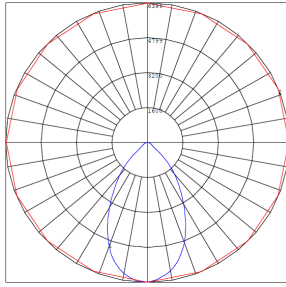

## Other Models:

- 25W | 3250LM | LW360-25W-MCT-WH-G2

Phone: (877) 805-2252 | Fax: (877) 805-2252  
www.westgatemfg.com

WG-Z9-Z9-ZZ

**Photometrics:** LW360-60W-MCT-WH-G2

BUG Rating: B3-U3-G1

60W 5000K, Area 35'x 40' Mounting Height: 9'