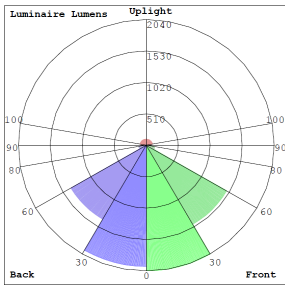

Photometrics: LW360-60W-MCT-WH-G2

BUG Rating: B3-U3-G1