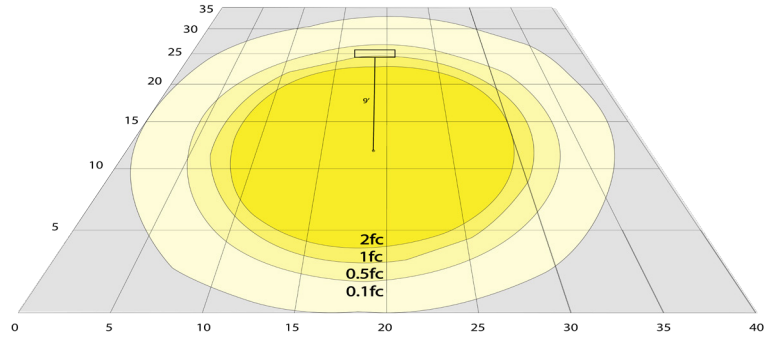

## Other Models:

- 25W | 3250LM | LW360-25W-MCT-WH-G2

Phone: (877) 805-2252 | Fax: (877) 805-2252  
www.westgatemfg.com

WG-Z9-Z9-ZZ

**Photometrics:** LW360-60W-MCT-WH-G2

BUG Rating: B3-U3-G1

60W 5000K, Area 35'x 40' Mounting Height: 9'

**Other Views:**

Side View

Front View

Back View

**Performance Table:** LW360-60W-MCT-WH-G2

MODEL NO.	Wattage	Voltage	Lumens	Color Temp.	BUG Rating	LPW
LW360-60W-MCT-WH-G2	60W	120~277V	7800LM	3000K 4000K 5000K	B3-U3-G1	130