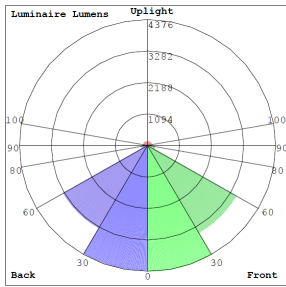

Photometrics: LW360-120W

BUG Rating: B4-U3-G1