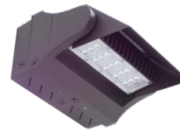

ACCESSORY:

LW360-SH1