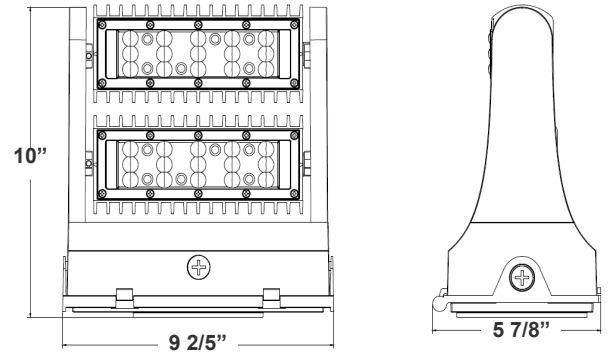

LW360 SERIES Outdoor Lighting

LW360-120W-30K-G2
LW360-120W-40K-G2
LW360-120W-50K-G2
LED 360° ROTATABLE WALL PACK

Customer Name: _____
Project Name: _____
Note: _____ | Type: _____

Selection:

10"(H) x 9 2/5"(W) x 5 7/8"(L)

Ideal for general site lighting, alleys, loading docks, doorway, pathway, and parking areas.

Features

- Rotatable Heads (Both in 60W & 80W) With Set Screw
- Three 1/2" Threaded Knockouts: 1 Bottom. 1 On Each Side
- Light Head rotates 350°
- Die-cast aluminum housing with powder coat finish (Dark Bronze or White)
- 7-Year Warranty

Technical Specifications

Electrical:

- Voltage: 120-277VAC 60Hz
- Wattage: 120W
- Power Factor: >0.95
- Efficacy: 130 LPW

Mechanical:

- Die-Cast Aluminum With Powder Coat Finish (Dark Bronze)
- Light Head rotates 350°
- Includes Mounting Hardware
- Operating Temperature: -40°F -104°F
- Five 1/2" Threaded Knockouts: 1 on Each Side, 1 on The Back
- 7-Year Warranty
- IP65, Suitable for Wet Locations