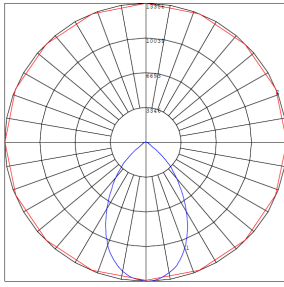

Photometrics: LW360-120W

BUG Rating: B4-U3-G1

Area 40'x 45' Mounting Height: 9'

Other Views:

Side View

Front View

Back View

Performance Table: LW360-120W