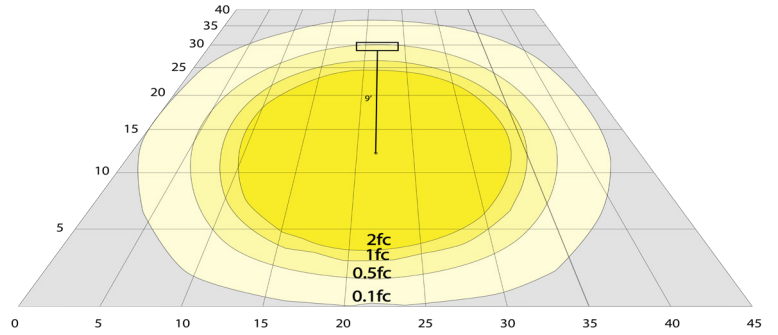

Lighting:

- Chip: Philips Lumileds LEDs
- TIR Optic Lens - TYPE II
- Dimmable: 0~10V Dimming
- Total Lumens: 15600LM
- Color Temperatures: 3000K/ 5000K
- Color Rendering Index: CRI ≥ 80
- Beam Angle: 60°
- Rated life: 70,000 Hrs

Photometrics: LW360-120W

BUG Rating: B4-U3-G1

Area 40'x 45' Mounting Height: 9'

Other Views:

Side View

Front View

Back View

Performance Table: LW360-120W