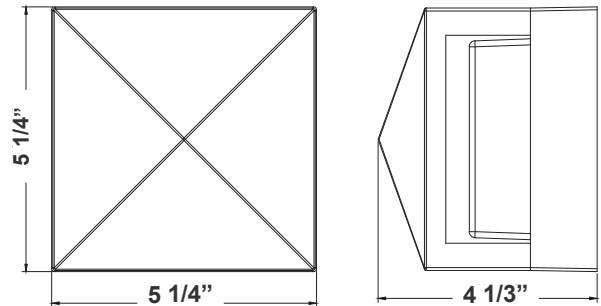

# LVW SERIES Outdoor Lighting

LVW-215-MCT-ORB  
12V LED MINI WALL SCONCE

Customer Name: \_\_\_\_\_  
Project Name: \_\_\_\_\_  
Note: \_\_\_\_\_ | Type: \_\_\_\_\_

5 1/4" (W) x 4 1/3" (H)

LED 12V mini wall light with double-walled clear/frosted lens is ideal for general site lighting, landscape canopies, doorway, pathway and parking areas.