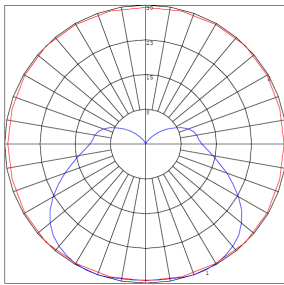

## Other Models:

- 3W | 200LM | LVW-115-MCT-ORB

**Photometrics:** LVW-215-MCT-ORB

BUD Rating: B0-U2-G0

**Other Views:**

Side View

Front View

Back View