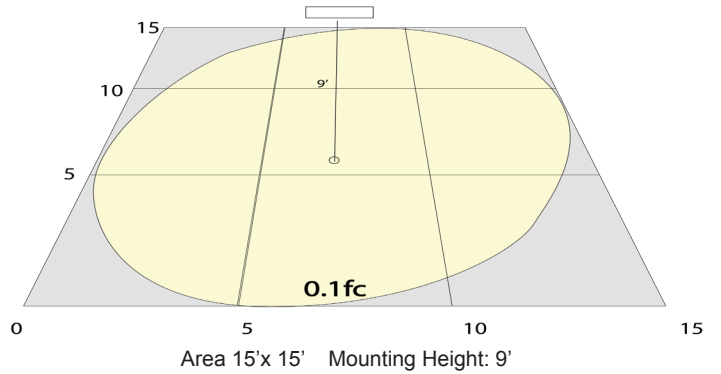

## Other Models:

- 3W | 200LM | LVW-115-MCT-ORB

**Photometrics:** LVW-215-MCT-ORB

BUD Rating: B0-U2-G0

**Other Views:**

Side View

Front View

Back View