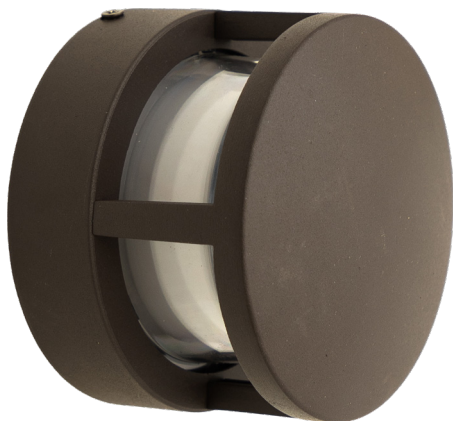

Other Models:

LVW-115-MCT-ORB