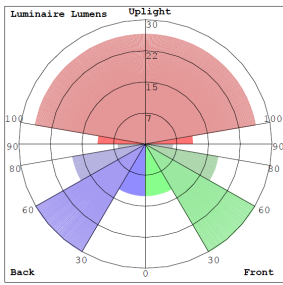

### Lighting:

- Multi CCT Switch is Inside Fixture
- Total Lumens: 200LM
- Color Temperatures: 3000K/ 4000K/ 5000K
- Color Rendering Index: CRI ≥ 90
- Beam Angle: 90° x 110°
- Rated life: 50,000 Hrs

## Other Models:

- 3W | 200LM | LVW-115-MCT-ORB

**Photometrics:** LVW-215-MCT-ORB

BUD Rating: B0-U2-G0

**Other Views:**

Side View

Front View

Back View