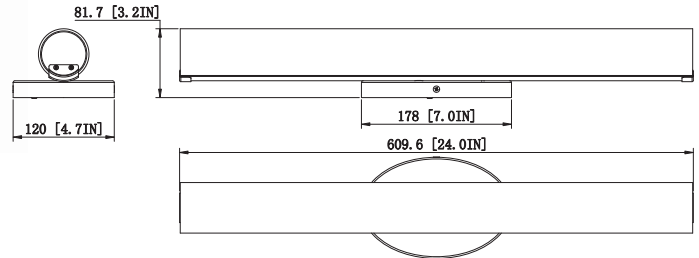

This is LED Vanity Model Ideal for office, Retail Store, Showroom, Residential applications and Damp environment lighting applications.

**24"(W) x 3.2"(H) x 4.7"(D)**