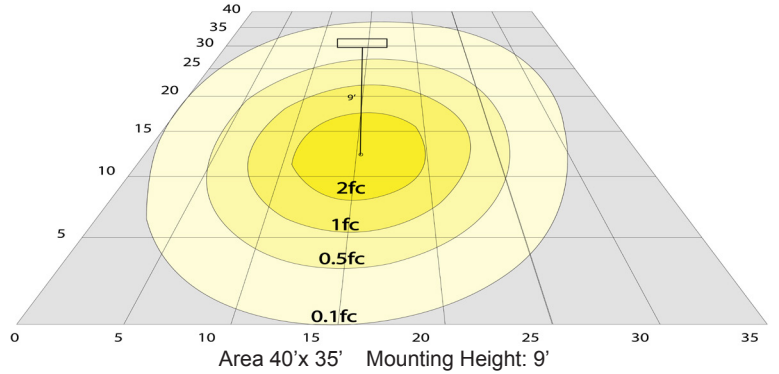

Other Views:

Front View

Performance Table: LVO-24-MCT5-BN

MODEL NO.	Wattage	Voltage	Lumens	Color Temp.	BUG Rating	LPW
LVO-24-MCT5-BN	24W	120V	1680LM	2700K 3000K 3500K 4000K 5000K	B1-U3-G1	70

Sample Ordering

Model   Size   Color Temp.   Housing

LVO - 24 - MCT5 - BN

OTHER MODEL: LVO-18-MCT5-BN