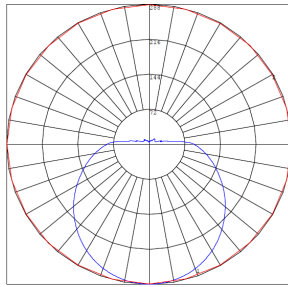

Photometrics: LVO-24-MCT5-BN

BUD Rating: B1-U3-G1