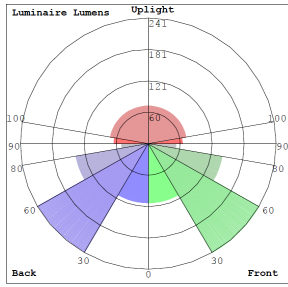

Photometrics: LVO-24-MCT5-BN

BUD Rating: B1-U3-G1