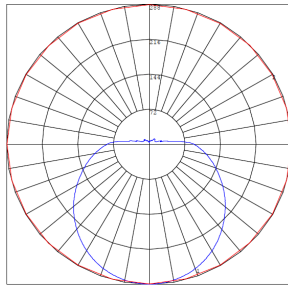

Photometrics: LVO-18-MCT5-BN

BUD Rating: B1-U3-G1

Other Views:

Side View

Front View

Back View

Performance Table: LVO-18-MCT5-BN

MODEL NO.	Wattage	Voltage	Lumens	Color Temp.	BUG Rating	LPW
LVO-18-MCT5-BN	18W	120V	1260LM	2700K 3000K 3500K 4000K 5000K	B1-U3-G1	70