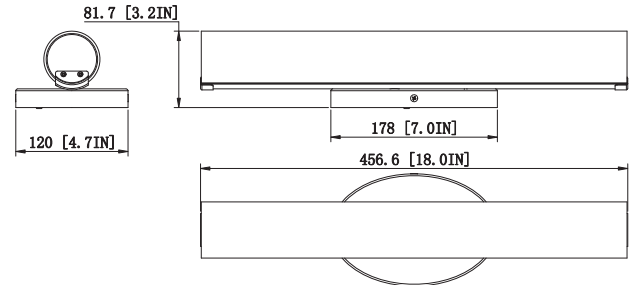

Note: _____ Type: _____

18"(W) x 3.2"(H) x 4.7"(D)

This is LED Vanity Model Ideal for office, Retail Store, Showroom, Residential applications and Damp environment lighting applications.

Features

- Corrosion and Heat Resistance Powder Coated
- Finish: Brushed Nickel
- Durable Die-cast Aluminum
- Lens Type: Polycarbonate Lens
- MCT: Multi Color Temperature (Selectable Switch Inside Fixture)

Technical Specifications

Electrical:

- Voltage: 120V AC 50/60Hz
- Wattage: 18W
- Power Factor: >0.95
- Total Harmonic Distortion: ≤ 20 %
- Efficacy: 70 LPW

Mechanical:

- Corrosion and Heat Resistance Powder Coated
- Finish: Brushed Nickel
- Durable Die-cast Aluminum
- Lens Type: Polycarbonate Lens
- IP20, Indoor Use only
- Operating Temperature: -22°F to 104°F