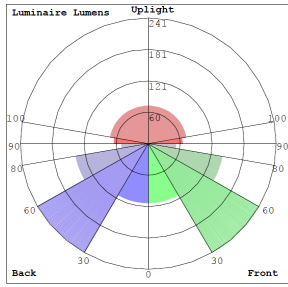

Lighting:

- Dimming: TRIAC Dimming (Dimmable Down to 5% Compatible with Traic and ELV Dimmers)
- Total Lumens: 1260LM
- Color Temperatures: 2700K/3000K/3500K/4000K/5000K
- Multi-CCT(Selectable Switch Inside Fixture)
- Color Rendering Index: CRI ≥ 90
- 50,000 Hours Rated Life
- 5-Year Warranty
- Beam Angle: 104.8°(H) x 100.5°(V)

Photometrics: LVO-18-MCT5-BN

BUD Rating: B1-U3-G1

Other Views:

Side View

Front View

Back View

Performance Table: LVO-18-MCT5-BN

MODEL NO.	Wattage	Voltage	Lumens	Color Temp.	BUG Rating	LPW
LVO-18-MCT5-BN	18W	120V	1260LM	2700K 3000K 3500K 4000K 5000K	B1-U3-G1	70