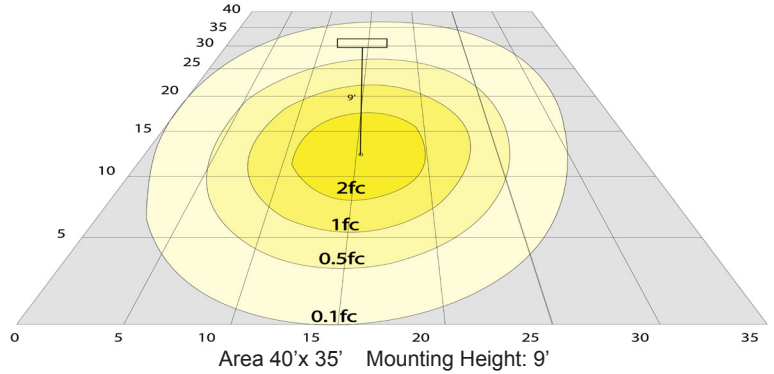

Other Views:

Performance Table: LVO-18-MCT5-BN

MODEL NO.	Wattage	Voltage	Lumens	Color Temp.	BUG Rating	LPW
LVO-18-MCT5-BN	18W	120V	1260LM	2700K 3000K 3500K 4000K 5000K	B1-U3-G1	70

Sample Ordering

Model Size Color Temp. Housing

LVO - 18 - MCT5 - BN

OTHER MODEL: LVO-24-MCT5-BN