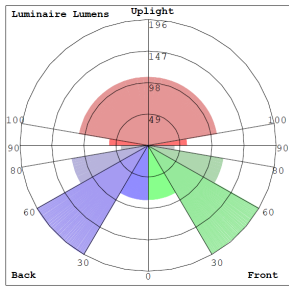

Lighting:

- Dimming: TRIAC Dimming (Dimmable Down to 5% Compatible with Traic and ELV Dimmers)
- Total Lumens: 1600LM
- Color Temperatures: 2700K/3000K/3500K/4000K/5000K
- Multi-CCT(Selectable Switch Inside Fixture)
- Color Rendering Index: CRI ≥ 90
- 50,000 Hours Rated Life
- 5-Year Warranty
- Beam Angle: 104.8°(H) x 100.5°(V)

Phone: (877) 805-2252 | Fax: (877) 805-2252
www.westgatemfg.com

WG-ZB-26-2Z

Photometrics: LVF-30-MCT5-BN

BUD Rating: B1-U3-G1

Other Views:

Side View

Night View

Back View