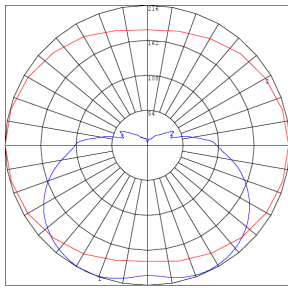

Phone: (877) 805-2252 | Fax: (877) 805-2252
www.westgatemfg.com

WG-ZB-26-2Z

Photometrics: LVF-30-MCT5-BN

BUD Rating: B1-U3-G1

Other Views:

Side View

Night View

Back View