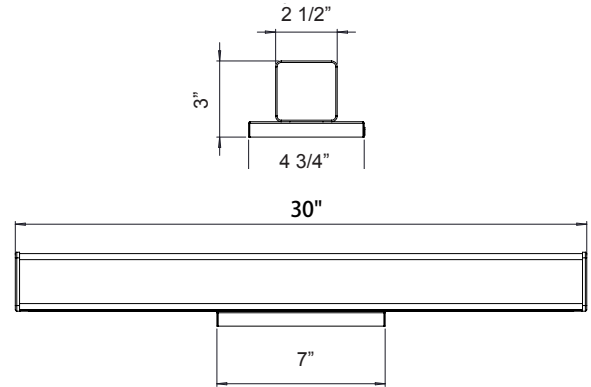

Note: _____

Type: _____

30"(W) x 3"(H) x 4 3/4"(D)

This is LED Vanity Model Ideal for office, Retail Store, Showroom, Residential applications and Damp environment lighting applications.

Features

- Corrosion and Heat Resistance Powder Coated
- Finish: Brushed Nickel
- Durable Die-cast Aluminum
- Lens Type: Polycarbonate Lens
- MCT: Multi Color Temperature (Selectable Switch Inside Fixture)

Technical Specifications

Electrical:

- Voltage: 120V AC 50/60Hz
- Wattage: 20W
- Power Factor: >0.95
- Total Harmonic Distortion: ≤ 20 %
- Efficacy: 80 LPW

Mechanical:

- Corrosion and Heat Resistance Powder Coated
- Finish: Brushed Nickel
- Durable Die-cast Aluminum
- Lens Type: Polycarbonate Lens
- IP20, Suitable for Damp Location
- Operating Temperature: -22°F to 104°F