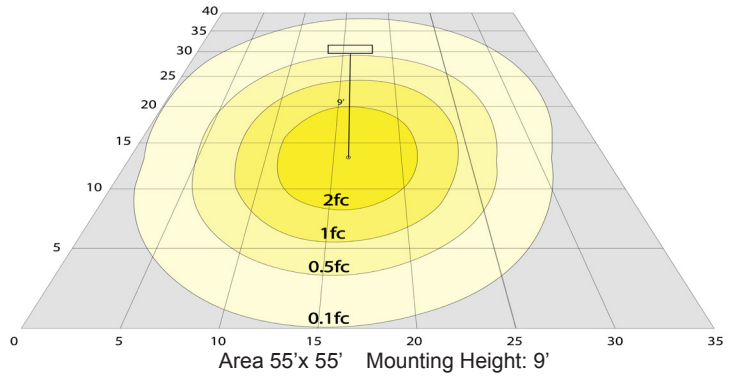

Phone: (877) 805-2252 | Fax: (877) 805-2252
www.westgatemfg.com

WG-ZB-26-2Z

Photometrics: LVF-30-MCT5-BN

BUD Rating: B1-U3-G1

Other Views:

Side View

Night View

Back View