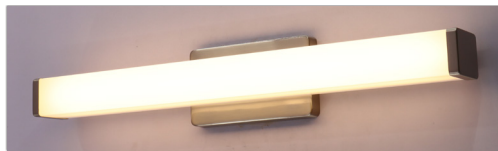

Note: _____

Type: _____

30"(W) x 3"(H) x 4 3/4"(D)

This is LED Vanity Model Ideal for office, Retail Store, Showroom, Residential applications and Damp environment lighting applications.

Features

- Corrosion and Heat Resistance Powder Coated
- Finish: Brushed Nickel
- Durable Die-cast Aluminum
- Lens Type: Polycarbonate Lens
- MCT: Multi Color Temperature (Selectable Switch Inside Fixture)

Phone: (877) 805-2252 | Fax: (877) 805-2252
www.westgatemfg.com

WG-ZB-26-2Z

Photometrics: LVF-30-MCT5-BN

BUD Rating: B1-U3-G1

Other Views:

Side View

Night View

Back View