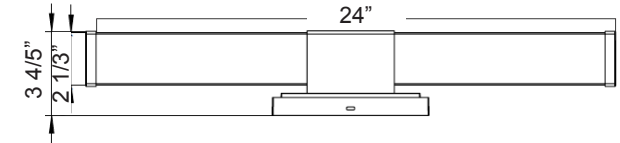

Selection:

This is LED Vanity Model Ideal for office, Retail Store, Showroom, Residential applications and Damp environment lighting applications.

24"(W) x 4 3/4"(H)