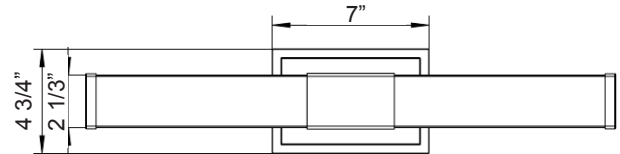

Selection:

This is LED Vanity Model Ideal for office, Retail Store, Showroom, Residential applications and Damp environment lighting applications.

24"(W) x 4 3/4"(H)