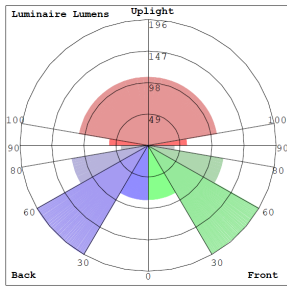

Photometrics: LVC-24-MCT5-BN

BUD Rating: B1-U3-G1