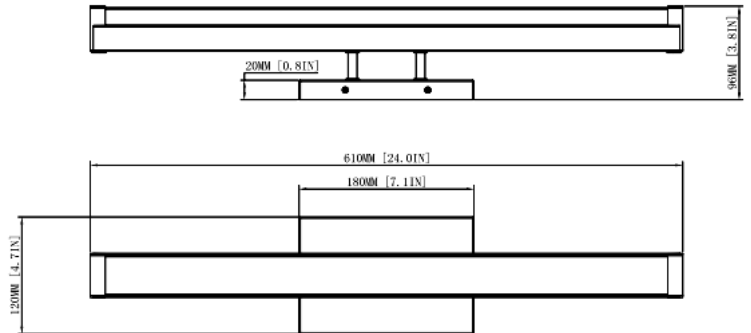

**DIMENSIONS:**

24" (L) x 4.7" (W) x 3.12" (H)

**LVB-24-MCT-BN**  
**LVB-24-MCT-PC**

**LED MULTI-COLOR TEMPERATURE VANITY LIGHT**

Ideal for office, Retail Store, Showroom, Residential applications and Damp environment lighting applications.

**ELECTRICAL SPECIFICATIONS:**

- Voltage: 120V
- Wattage: 16W
- Power factor: >0.95
- Efficacy: 90LM/W

**HOUSING SPECIFICATIONS:**

- Die-cast Aluminum Housing.
- Finish: Brushed-Nickel or Polished-Chrome
- Multi-Color Temperature switch inside base
- Operating temperature: -13°F~104°F
- Lifespan: 50000 Hrs.
- IP rating: IP20, Suitable for Damp Locations