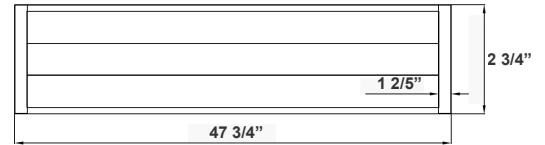

12 3/4" x 47 3/4" x 2 1/2"

Features

- White Finish
- Rated Life: 50,000 Hours
- NO PARTIAL. MUST BUY IN MASTER PKG. QTY.
- 1-Minute Field-Assembly Required
- Lens: Polycarbonate
- Multi CCT & Power (Selectable Switch Under The Lens)
- 5-Year Warranty