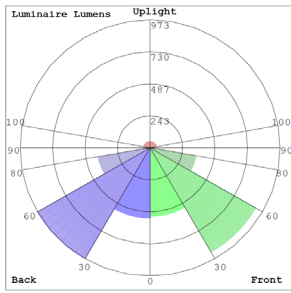

Lighting:

- Multi CCT & Power (Selectable Switch Under The Lens)
- Dimmable: 0~10V Dimming
- Total Lumens: 3150LM/4375LM/4500LM/5000LM
- Color Rendering Index: CRI ≥ 80
- Color Temperatures: 3500K/ 4000K/ 5000K
- Rated Life: 50,000 Hours

Photometrics: LTRS-1X4-MCTP

BUG Rating: B2-U2-G1

Area 50'x 50' Mounting Height: 9'

Other Views:

Side View

Front View

Back View

Performance Table: LTRS-1X4-MCTP