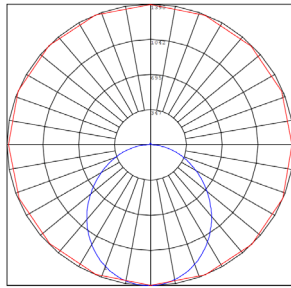

Photometrics: LTRS-1X4-MCTP

BUG Rating: B2-U2-G1

Area 50'x 50' Mounting Height: 9'

Other Views:

Side View

Front View

Back View

Performance Table: LTRS-1X4-MCTP