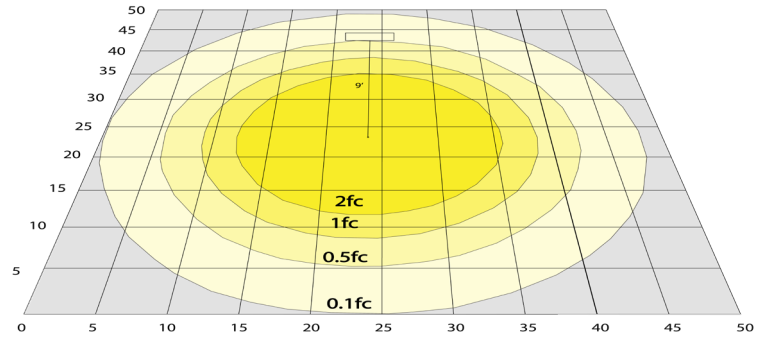

Photometrics: LTRS-1X4-MCTP

BUG Rating: B2-U2-G1

Area 50'x 50' Mounting Height: 9'

Other Views:

Side View

Front View

Back View

Performance Table: LTRS-1X4-MCTP