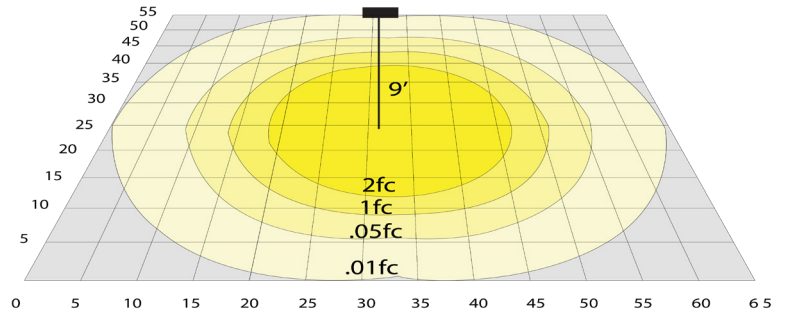

Other Models:

- 80W | 10400LM | LSN-8FT-80W-MCTP-D

Phone: (877) 805-2252 | Fax: (877) 805-2252
www.westgatemfg.com |

WG-07252022

Photometrics: LSN-8FT-50W-MCTP-D

BUD Rating: B2-U4-G3

50W 5000K, Area 55'x 65' Mounting Height: 9'