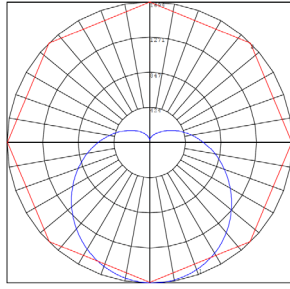

Other Models:

- 80W | 10400LM | LSN-8FT-80W-MCTP-D

Phone: (877) 805-2252 | Fax: (877) 805-2252
www.westgatemfg.com |

WG-07252022

Photometrics: LSN-8FT-50W-MCTP-D

BUD Rating: B2-U4-G3

50W 5000K, Area 55'x 65' Mounting Height: 9'