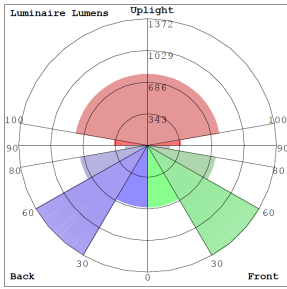

Lighting:

- MCTP: Multi Color Temperature & Power (Selectable Switch Inside Fixture)
- Dimmable: 0~10V Dimming
- Total Lumens: 6500LM
- Color Temperatures: 3500K/4000K/5000K
- Color Rendering Index: CRI ≥ 80
- Reduces Energy Consumption Up to 80% Compared to a Fluorescent Fixture
- Rated life: 50,000 Hrs

Other Models:

- 80W | 10400LM | LSN-8FT-80W-MCTP-D

Phone: (877) 805-2252 | Fax: (877) 805-2252
www.westgatemfg.com |

WG-07252022

Photometrics: LSN-8FT-50W-MCTP-D

BUD Rating: B2-U4-G3

50W 5000K, Area 55'x 65' Mounting Height: 9'