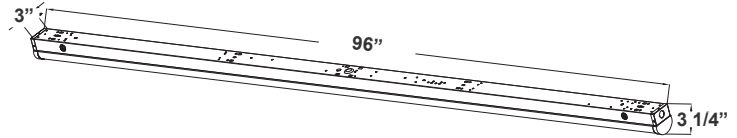

LSN SERIES Commercial Lighting

LSN-8FT-50W-MCTP-D
8FT NARROW STRIP

WESTGATE
THE FUTURE IS HERE...AND IT'S QUITE BRIGHT!

Customer Name: _____
Project Name: _____
Note: _____ | Type: _____

96"(L) x 3"(W) x 3 1/4"(H)

Electrical:

- Voltage: 120-277VAC 60Hz
- Wattage: 30W/40W/50W
- Power Factor: >0.99
- Efficacy: 130 LPW

Mechanical:

- Whit Finish
- Lens: Polycarbonate Frosted Lens, Shatter Resistant Translucent Lens Caps Illuminate With The Light.
- Integrated Lens & LED Module for Easy Installation & Ceiling Mount or Suspended Mount
- Junction Box Cover Kit Included, It Sits on Any 3" or 4" Round Junction Boxes
- Operating Temperature: -4°F -122°F
- Housing: Cold-rolled Steel
- Lens: Polycarbonate Frosted Lens
- IP20, Indoor Use Only
- 5-Year Warranty