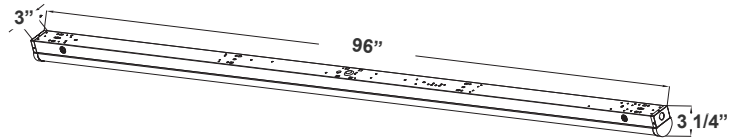

LSN SERIES Commercial Lighting

LSN-8FT-50W-MCTP-D
8FT NARROW STRIP

WESTGATE
THE FUTURE IS HERE...AND IT'S QUITE BRIGHT!

Customer Name: _____
Project Name: _____
Note: _____ | Type: _____

96" (L) x 3" (W) x 3 1/4" (H)

Electrical:

- Voltage: 120-277VAC 60Hz
- Wattage: 30W/40W/50W
- Power Factor: >0.99
- Efficacy: 130 LPW

Mechanical:

- Whit Finish
- Lens: Polycarbonate Frosted Lens, Shatter Resistant Translucent Lens Caps Illuminate With The Light.
- Integrated Lens & LED Module for Easy Installation & Ceiling Mount or Suspended Mount
- Junction Box Cover Kit Included, It Sits on Any 3" or 4" Round Junction Boxes
- Operating Temperature: -4°F -122°F
- Housing: Cold-rolled Steel
- Lens: Polycarbonate Frosted Lens
- IP20, Indoor Use Only
- 5-Year Warranty