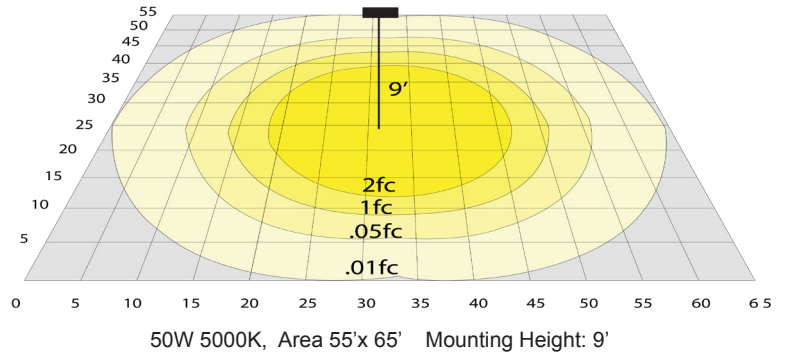

Other Models:

- 80W | 10400LM | LSN-8FT-80W-MCTP-D

Phone: (877) 805-2252 | Fax: (877) 805-2252
www.westgatemfg.com |

Photometrics: LSN-8FT-50W-MCTP-D

BUD Rating: B2-U4-G3

50W 5000K, Area 55'x 65' Mounting Height: 9'