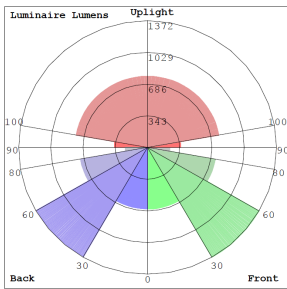

Lighting:

- MCTP: Multi Color Temperature & Power (Selectable Switch Inside Fixture)
- Dimmable: 0~10V Dimming
- Total Lumens: 6500LM
- Color Temperatures: 3500K/4000K/5000K
- Color Rendering Index: CRI ≥ 80
- Reduces Energy Consumption Up to 80% Compared to a Fluorescent Fixture
- Rated life: 50,000 Hrs

Other Models:

- 80W | 10400LM | LSN-8FT-80W-MCTP-D

Phone: (877) 805-2252 | Fax: (877) 805-2252
www.westgatemfg.com |

Photometrics: LSN-8FT-50W-MCTP-D

BUD Rating: B2-U4-G3

50W 5000K, Area 55'x 65' Mounting Height: 9'

Other Views:

End View

Side View

Back View

Performance Table: LSN-8FT-50W-MCTP-D

MODEL NO.	Wattage	Voltage	Lumens	Color Temp.	BUG Rating	LPW
LSN-8FT-50W-MCTP-D	30W 40W 50W	120~277V	3900LM 5200LM 6500LM	3500K 4000K 5000K	B2-U4-G3	130