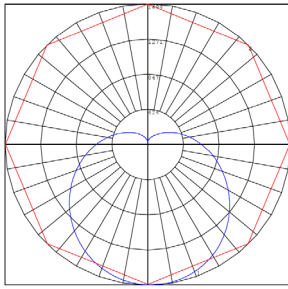

Other Models:

- 80W | 10400LM | LSN-8FT-80W-MCTP-D

Phone: (877) 805-2252 | Fax: (877) 805-2252
www.westgatemfg.com |

Photometrics: LSN-8FT-50W-MCTP-D

BUD Rating: B2-U4-G3

50W 5000K, Area 55'x 65' Mounting Height: 9'