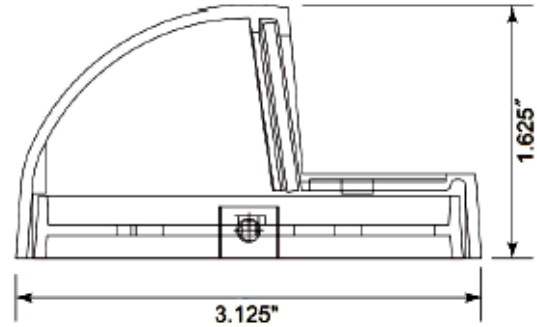

DIMENSIONS:

4" x 2"

LS-185-BZ

STEP LIGHTS WITH LED LAMPS

Ideal for walkway and pathway, stairway and more.

ELECTRICAL SPECIFICATIONS:

- Voltage: 12V AC/DC
- Wattage: 3W
- Efficacy: 100LM/W

HOUSING SPECIFICATIONS:

- Solid Brass, Antique Bronze Finish
- 3FT. STP-2 18AWG lead wire
- Silicon-filled Wire Nuts
- IP rating: IP67, Wet Locations

CERTIFICATIONS:

ACCESSORIES INCLUDED:

LIGHTING SPECIFICATIONS:

- Light Source: LED JC G4 corn lamp Bi-pin
- Lens: Glass Lens
- Total lumens: 300LM
- Color Temperature: 3000K
- Beam Angle: 80°