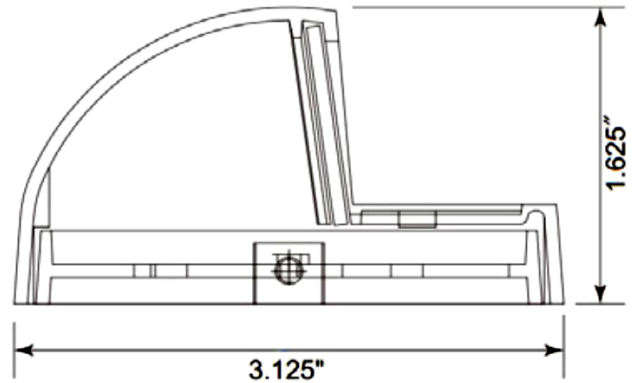

DIMENSIONS:

3.125" x 1.625"

LS-180-BZ

STEP LIGHTS WITH LED LAMPS

Ideal for walkway and pathway, stairway and more.

ELECTRICAL SPECIFICATIONS:

- Voltage: 12V AC/DC
- Wattage: 3W
- Efficacy: 100LM/W

HOUSING SPECIFICATIONS:

- Solid Brass, Antique Bronze Finish
- 3FT. STP-2 18AWG lead wire
- Silicon-filled Wire Nuts
- IP rating: IP67, Wet Locations

CERTIFICATIONS:

MODEL	WATTS	VOLTAGE	LUMENS	FINISH
LS-180-BZ	3W	12VAC/DC	300LM	Antique Bronze Finish (BZ)

ACCESSORIES INCLUDED:

LIGHTING SPECIFICATIONS:

- Light Source: LED JC G4 corn lamp Bi-pin
- Lens: Glass Lens
- Total lumens: 300LM
- Color Temperature: 3000K
- Beam Angle: 80°

WARRANTY: 3 years