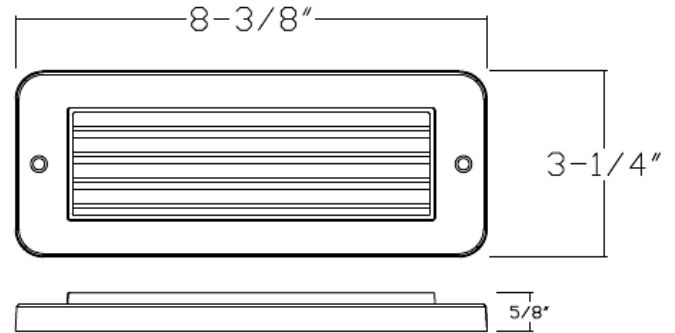

DIMENSIONS:

8-3/8" X 3-1/4" X 5/8"

LS-172-BZ

12V INTEGRATED LED STEP LIGHT

Ideal for walkway and pathway, stairway and more.

ELECTRICAL SPECIFICATIONS:

- Voltage: 12V AC/DC
- Wattage: 3W
- Efficacy: 66LM/W

HOUSING SPECIFICATIONS:

- Solid Brass Faceplate, Antique Bronze Finish (BZ)
- 3FT. STP-2 18AWG lead wire
- Silicon-filled Wire Nuts
- IP rating: IP67, Wet Locations

CERTIFICATIONS:

MODEL	WATTS	VOLTAGE	LUMENS	FINISH
LS-172-BZ	3W	12VAC/DC	200LM	Antique Bronze Finish

ACCESSORIES INCLUDED:

LIGHTING SPECIFICATIONS:

- Light Source: Integrated SMD LED Module
- Lens: Glass, Inside Frost with Foam Gasket
- Total lumens: 200LM
- Color Temperature: 3000K
- Beam Angle: 90°

WARRANTY: 3 years