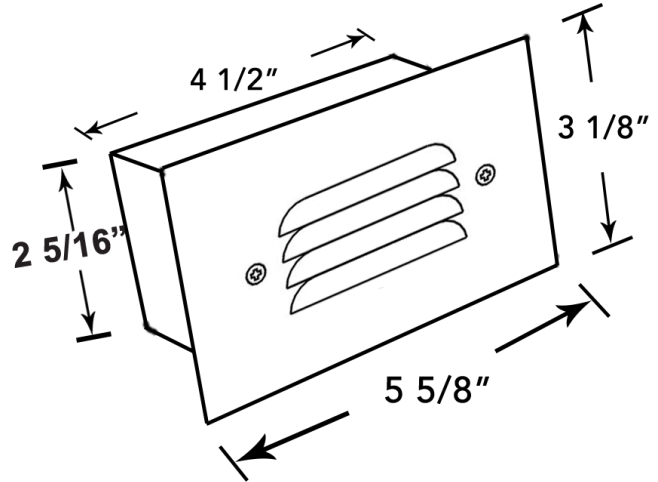

DIMENSIONS:

Housing Depth: 2-1/4"

LS-161-BZ

LED STEP LIGHTS

Ideal for walkway and pathway, stairway, indoor, outdoor and more.

ELECTRICAL SPECIFICATIONS:

- Voltage: 12V AC/DC
- Wattage: 3W
- Efficacy: 66LM/W

HOUSING SPECIFICATIONS:

- Solid Brass Faceplate
- Powder Coated Galvanized Steel Housing
- 3FT. STP-2 18AWG lead wire
- Silicon-filled Wire Nuts
- IP rating: IP67, Wet Locations

CERTIFICATIONS:

MODEL	WATTS	VOLTAGE	LUMENS	FINISH
LS-161-BZ	3W	12V AC/DC	200LM	Antique Bronze Finish (BZ)

ACCESSORIES INCLUDED:

LIGHTING SPECIFICATIONS:

- Light Source: Integrated SMD LED Module
- Lens: Glass, Inside Frost with Foam Gasket
- Total lumens: 200LM
- Color Temperature: 3000K
- Beam Angle: 90°

WARRANTY: 3 years