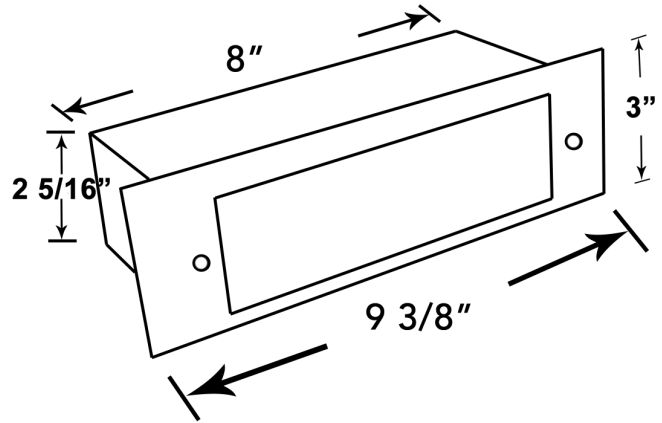

MODEL	WATTS	VOLTAGE	LUMENS	FINISH
LS-160-BZ	3W	12V AC/DC	200LM	Antique Bronze Finish (BZ)
LS-160-AN	3W	12V AC/DC	200LM	Aged Nickel (AN)