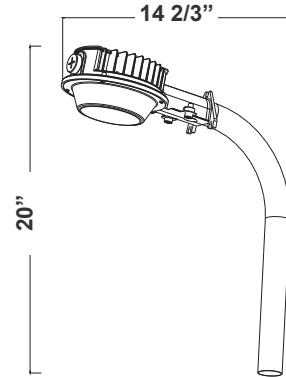

LRX SERIES Outdoor Lighting

LRX-36-60W-MCTP-P
POWER & CCT BARN/AREA LIGHT

WESTGATE
THE FUTURE IS HERE...AND IT'S QUITE BRIGHT!

Customer Name: _____

Project Name: _____

Note: _____ Type: _____

14 2/3"(W) x 20"(H)

Technical Specifications

Electrical:

- Voltage: 120-277V AC 60Hz
- Wattage: 36W/42W/60W
- Power Factor: >0.90
- Efficacy: 130 LPW
- THD: <20%

Mechanical:

- Aluminum Housing, Gray Powder-Coated
- Lens: High light Transmittance PC, Anti-UV and Fire Resistant
- Mounting Strap Included
- DC Button Photocell Included.
- IP65, Suitable for wet locations
- Suitable for wall or pole mount applications
- Operating Temperature: -40° F to 113° F
- 7-Year Warranty