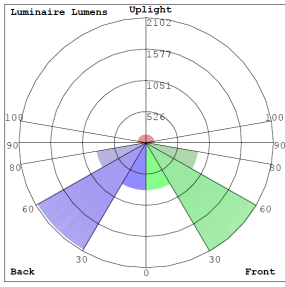

Lighting:

- Total Lumens: 4680LM/5460LM/7800LM
- Multi CCT, Switch is on the housing
- Color Temperatures: 3000K/4000K/5000K
- Color Rendering Index: CRI ≥ 80
- Beam Angle: 120°
- Rated life: 70,000 Hrs

Photometrics: LRX-36-60W-MCTP-P

BUD Rating: B2-U3-G2

60W, 5000K Area 60'x 60' Mounting Height: 9'

Other Views:

Side View

Front View

Back View

Performance Table: LRX-36-60W-MCTP-P