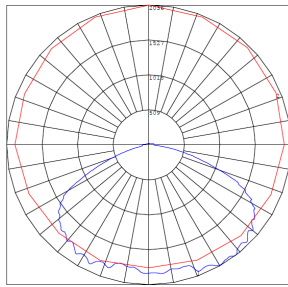

Lighting:

- Total Lumens: 4680LM/5460LM/7800LM
- Multi CCT, Switch is on the housing
- Color Temperatures: 3000K/4000K/5000K
- Color Rendering Index: CRI ≥ 80
- Beam Angle: 120°
- Rated life: 70,000 Hrs

Photometrics: LRX-36-60W-MCTP-P

BUD Rating: B2-U3-G2

60W, 5000K Area 60'x 60' Mounting Height: 9'

Other Views:

Side View

Front View

Back View

Performance Table: LRX-36-60W-MCTP-P