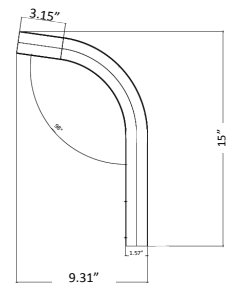

Photometrics: LRX-36-60W-MCTP-P

BUD Rating: B2-U3-G2

60W, 5000K Area 60'x 60' Mounting Height: 9'

Other Views:

Side View

Front View

Back View

Performance Table: LRX-36-60W-MCTP-P

MODEL NO.	Wattage	Voltage	Lumens	Color Temp.	BUG Rating	LPW
LRX-36-60W-MCTP-P	36W	120-277V	4680LM	3000K 4000K 5000K	B2-U3-G2	130
	42W		5460LM			
	60W		7800LM			

Sample Ordering

Model	Min. Watt	Max. Watt	Color Temp.	Sensor
LRX	36	60W	MCTP	P

Accessory:

Blank = No Option For Accessories
 LRX-ARM = 90° EMT ARM AND WALL BRACKET

ACCESSORY:

90° EMT Arm and Wall Bracket (Mounting Strap)

Arm Diameter: 1-1/4" EMT Elbow 15" (H) X 9.31" (W) X 1.57" (D)