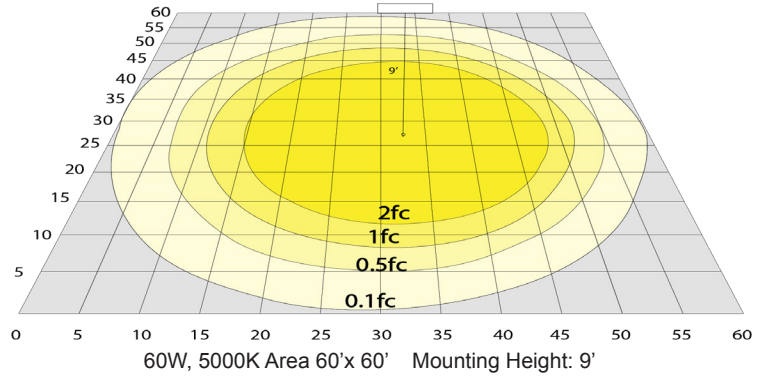

Lighting:

- Total Lumens: 4680LM/5460LM/7800LM
- Multi CCT, Switch is on the housing
- Color Temperatures: 3000K/4000K/5000K
- Color Rendering Index: CRI ≥ 80
- Beam Angle: 120°
- Rated life: 70,000 Hrs

Photometrics: LRX-36-60W-MCTP-P

BUD Rating: B2-U3-G2

60W, 5000K Area 60'x 60' Mounting Height: 9'

Other Views:

Side View

Front View

Back View

Performance Table: LRX-36-60W-MCTP-P