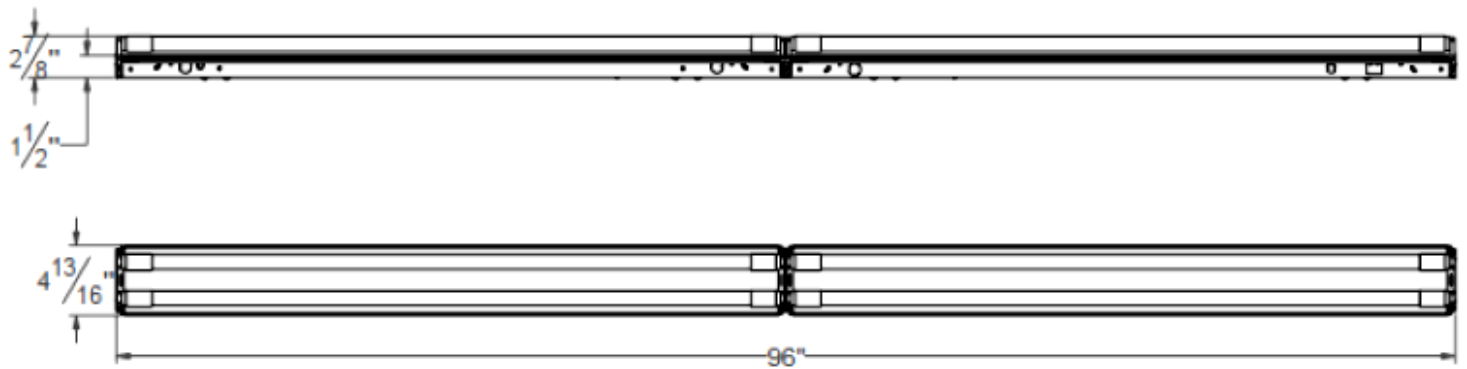

DIMENSIONS:

96"(L) x 4.81"(H) x 2.87"(W)

LRS-8FT-T4L-6PK

8FT LED-READY STRIP LIGHT

MODEL	FINISH	LAMP CHANNEL	IP RATING
LRS-8FT-T4L-6PK	White	4 Lamps (not included)	IP44

FEATURES:

- Direct AC input 120~277V for TYPE B (AC) T8 Lamps (not included)
- Housing: 22 gauge, Cold rolled steel
- Finish: White
- Lamp Channel: 4 Lamps (not included)
- Lamp wiring: Factory wired for double-end powered LED T8 tubes
- End caps snap in for easy installation and maintenance
- Fixtures easily snap together for long continuous rows
- IP Rating: IP44, Suitable for damp locations