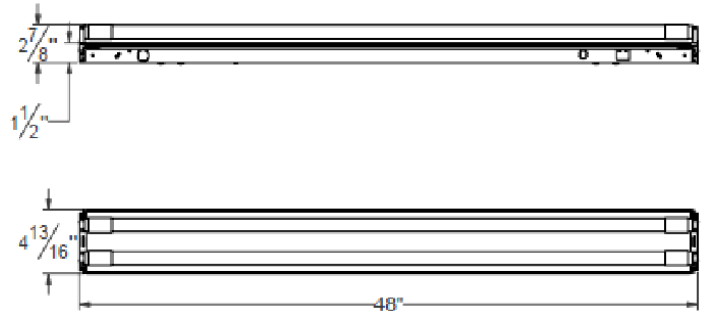

**DIMENSIONS:**

48"(L) x 4.81"(H) x 2.87"(W)

**LRSL-4FT-2L-6PK**

**4FT LED-READY STRIP LIGHT**

**FEATURES:**

- Direct AC input 120~277V for TYPE B (AC) T8 Lamps (not included)
- Housing: 22 gauge, Cold rolled steel
- Finish: White
- Lamp Channel: 2 Lamps (not included)
- Lamp wiring: Factory wired for double-end powered LED T8 tubes
- End caps snap in for easy installation and maintenance
- Fixtures easily snap together for long continuous rows
- IP Rating: IP44, Suitable for damp locations