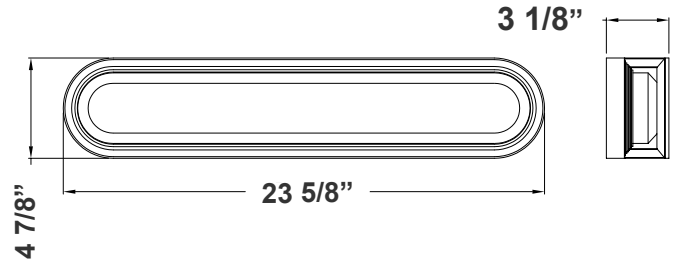

# LRS SERIES Outdoor Lighting

LRS-S2-MCT5-DD-ORB  
WALL CUBE WITH ADJ. BEAM ANGLE UP/DOWN LIGHTS  
**MCT5** Multi Color Temperature (Selectable)

**WESTGATE**  
THE FUTURE IS HERE...AND IT'S QUITE BRIGHT!

Customer Name: \_\_\_\_\_  
Project Name: \_\_\_\_\_  
Note: \_\_\_\_\_ | Type: \_\_\_\_\_

23 5/8" (W) x 4 7/8" (H) x 3 1/8" (D)

LED Wall Pack with double-walled clear/frosted lens is ideal for general site lighting, loading docks, doorway, pathway and parking areas.