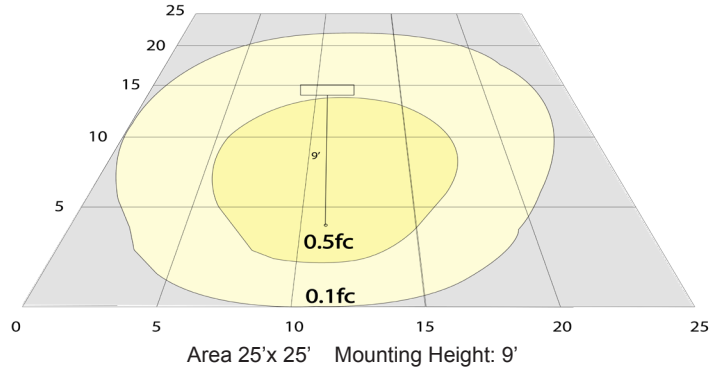

## Other Models:

- 25W | 1500LM | LRS-S1-MCT5-DD-ORB

Phone: (877) 805-2252 | Fax: (877) 805-2252  
www.westgatemfg.com |

WG-ZY-29-2Z

**Photometrics:** LRS-S2-MCT5-DD-ORB

BUD Rating: B0-U3-G1

**Other Views:**