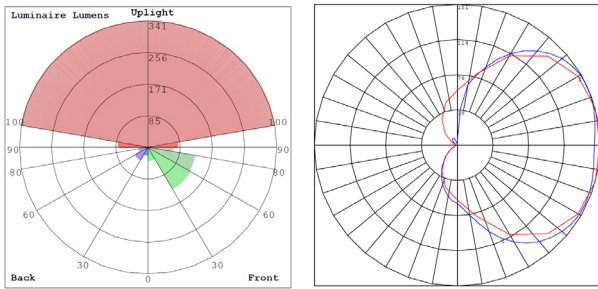

## Other Models:

- 25W | 1500LM | LRS-S1-MCT5-DD-ORB

Phone: (877) 805-2252 | Fax: (877) 805-2252  
www.westgatemfg.com |

WG-ZY-29-2Z

**Photometrics:** LRS-S2-MCT5-DD-ORB

BUD Rating: B0-U3-G1

**Other Views:**