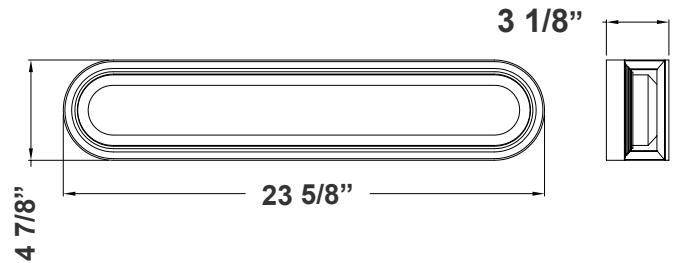

LRS SERIES Outdoor Lighting

LRS-S2-MCT5-DD-ORB
WALL CUBE WITH ADJ. BEAM ANGLE UP/DOWN LIGHTS
MCT5 Multi Color Temperature (Selectable)

WESTGATE
THE FUTURE IS HERE...AND IT'S QUITE BRIGHT!

Customer Name: _____
Project Name: _____
Note: _____ | Type: _____

23 5/8" (W) x 4 7/8" (H) x 3 1/8" (D)

LED Wall Pack with double-walled clear/frosted lens is ideal for general site lighting, loading docks, doorway, pathway and parking areas.

Features

- Back plate: Die-cast aluminum
- Polycarbonate Lens
- 7-Year Warranty
- Multi CCT Switch is Inside Fixture

Technical Specifications

Electrical:

- Voltage: 120-277V AC 60Hz
- Wattage: 25W
- Power Factor: >0.90
- Efficacy: 75 LPW

Mechanical:

- Back plate: Die-Cast Aluminum with Mounting/Gasket Installed
- Polycarbonate Lens
- Operating Temperature: -4°F to 104°F
- IP44, Suitable For Wet Location
- 7-Year Warranty