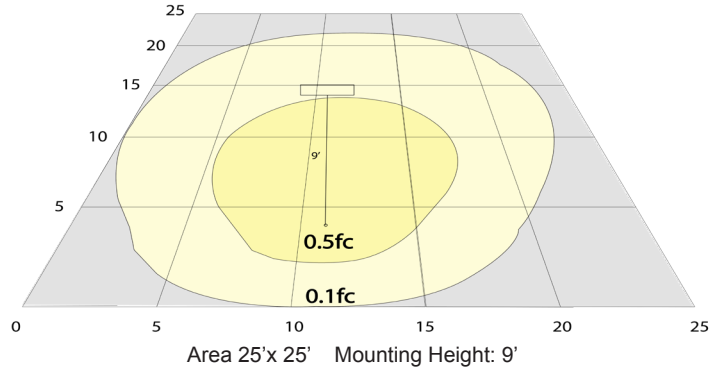

Phone: (877) 805-2252 | Fax: (877) 805-2252
www.westgatemfg.com |

WG-ZY-29-2Z

Photometrics: LRS-S2-MCT5-DD-ORB

BUD Rating: B0-U3-G1

Other Views:

Side View

Front View

Back View