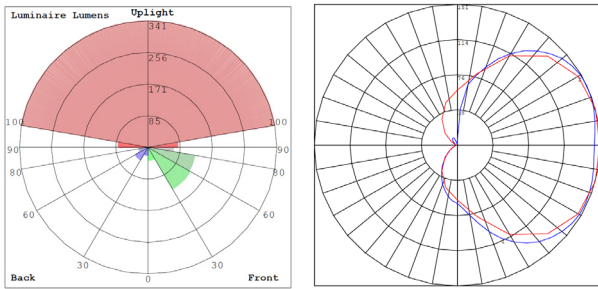

Lighting:

- LED Type/Brand: SMD 3030/ Philips Lumileds LEDs
- Dimming: (Dual Function) Triac Dimmable at 120V & 0-10V Dimming at 120-277V
- Total Lumens: 1875LM
- Color Temperatures: 2700K/3000K/3500K/4000K/5000K
- Color Rendering Index: CRI ≥ 90
- Beam Angle: 90° x 110°
- Rated Life: 70,000 Hrs

Phone: (877) 805-2252 | Fax: (877) 805-2252
www.westgatemfg.com |

WG-ZY-29-2Z

Photometrics: LRS-S2-MCT5-DD-ORB

BUD Rating: B0-U3-G1

Other Views:

Side View

Front View

Back View