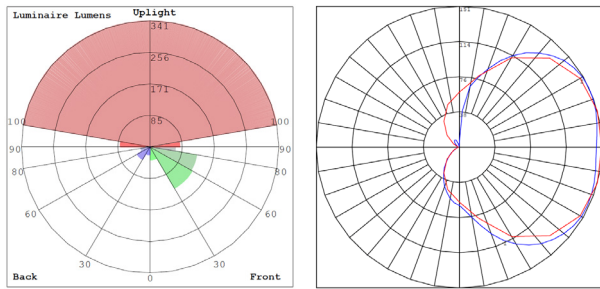

Lighting:

- Multi CCT Switch is Inside Fixture
- Total Lumens: 1500LM
- Color Temperatures: 2700K/3000K/3500K/4000K/5000K
- Color Rendering Index: CRI ≥ 90
- Beam Angle: 90° x 110°
- Rated Life: 70,000 Hrs

Phone: (877) 805-2252 | Fax: (877) 805-2252
www.westgatemfg.com |

WG-ZY-29-2Z

Photometrics: LRS-S1-MCT5-DD-ORB

BUD Rating: B0-U3-G1

Other Views:

Side View

Front View

Back View