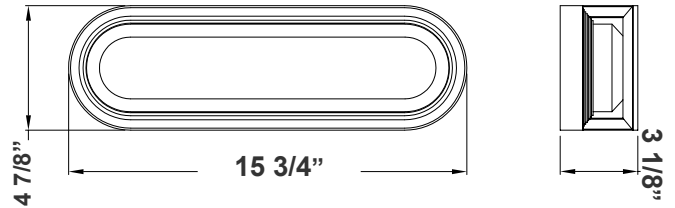

LRS SERIES Outdoor Lighting

LRS-S1-MCT5-DD-ORB
WALL CUBE WITH ADJ. BEAM ANGLE UP/DOWN LIGHTS
MCT5 Multi Color Temperature (Selectable)

WESTGATE
THE FUTURE IS HERE...AND IT'S QUITE BRIGHT!

Customer Name: _____
Project Name: _____
Note: _____ | Type: _____

LED Wall Pack with double-walled clear/frosted lens is ideal for general site lighting, loading docks, doorway, pathway and parking areas.

15 3/4"(W) x 4 7/8"(H) x 3 1/8"(D)

Features

- Back plate: Die-cast aluminum
- Polycarbonate Lens
- 7-Year Warranty
- Multi CCT Switch is Inside Fixture

Technical Specifications

Electrical:

- Voltage: 120-277V AC 60Hz
- Wattage: 20W
- Power Factor: >0.90
- Efficacy: 75 LPW

Mechanical:

- Back plate: Die-Cast Aluminum with Mounting/Gasket Installed
- Polycarbonate Lens
- Operating Temperature: -4°F to 104°F
- IP44, Suitable For Wet Location
- 7-Year Warranty