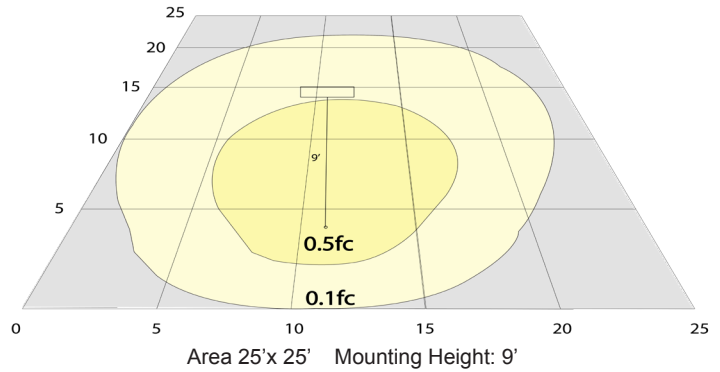

Phone: (877) 805-2252 | Fax: (877) 805-2252
www.westgatemfg.com |

WG-ZY-29-2Z

Photometrics: LRS-S1-MCT5-DD-ORB

BUD Rating: B0-U3-G1

Other Views:

Side View

Front View

Back View