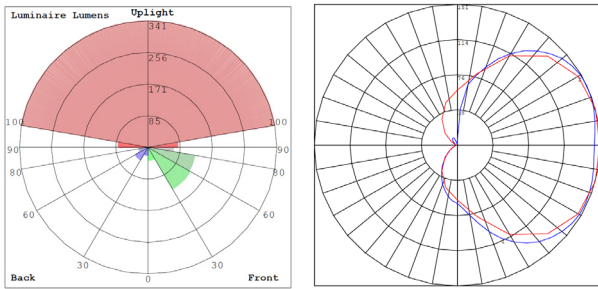

Photometrics: LRS-R2-MCT5-DD-ORB

BUD Rating: B0-U3-G1