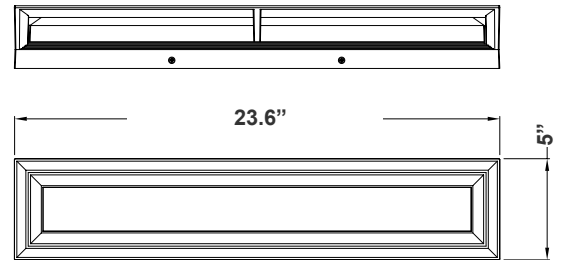

LRS SERIES Outdoor Lighting

LRS-R2-MCT5-DD-ORB
WALL CUBE WITH ADJ. BEAM ANGLE UP/DOWN LIGHTS
MCT5 Multi Color Temperature (Selectable)

Selection:

23.6"(W) x 5"(H) x 3"(D)

Customer Name: _____

Project Name: _____

Note: _____ Type: _____

LED Wall Pack with double-walled clear/frosted lens is ideal for general site lighting, loading docks, doorway, pathway and parking areas.

Features

- Back plate: Die-cast aluminum
- Polycarbonate Lens
- 7-Year Warranty
- Multi CCT Switch is Inside Fixture

Technical Specifications

Electrical:

- Voltage: 120-277V AC 60Hz
- Wattage: 25W
- Power Factor: >0.90
- Efficacy: 75 LPW

Mechanical:

- Back plate: Die-Cast Aluminum with Mounting/Gasket Installed
- Polycarbonate Lens
- Operating Temperature: -4°F to 104°F
- IP44, Suitable For Wet Location
- 7-Year Warranty