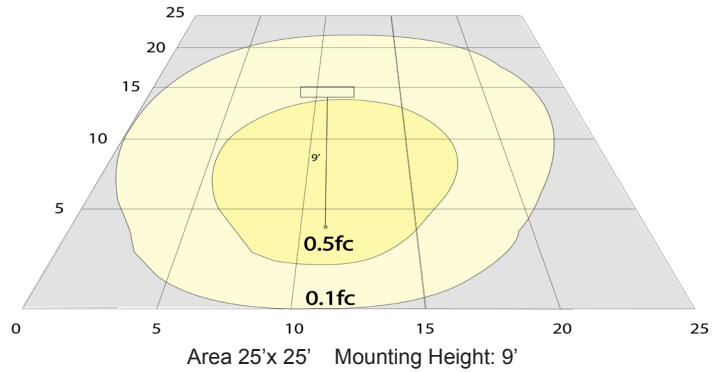

Photometrics: LRS-R2-MCT5-DD-ORB

Other Views:

Performance Table: LRS-R2-MCT5-DD-ORB

MODEL NO.	Wattage	Voltage	Lumens	Color Temp.	BUG Rating	LPW
LRS-R2-MCT5-DD-ORB	25W	120-277V	1875LM	2700K 3000K 3500K 4000K 5000K	B0-U3-G1	75

Sample Ordering

Model	Color Temp.	Dimming	Housing
LRS	R1	MCT5	DD - ORB

Other Models: