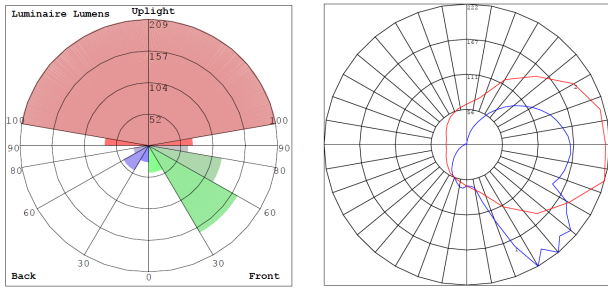

Lighting:

- Total Lumens: 700LM
- Color Temperatures: 2700K/3000K/3500K/4000K/5000K
- Color Rendering Index: CRI ≥ 80
- Beam Angle: 90° x 110°
- Rated life: 70,000 Hrs

Applications:

- LED Seaside Outdoor Wall Lantern with aluminum housing & powder-coated finish, acrylic diffuser. Ideal for general site lighting, residential buildings, doorway, pathway and parking areas.

Other Models:

- 10W | 700LM | LRS-MC-MCT5-P-BK
- 10W | 700LM | LRS-MC-MCT5-P-BN
- 10W | 700LM | LRS-MC-MCT5-P-BR

Phone: (877) 805-2252 | Fax: (877) 805-2252
www.westgatemfg.com

Photometrics: LRS-MC-MCT5-P-WH

BUD Rating: B0-U3-G1

Other Views:

Side View

Front View

Night View

Performance Table: LRS-MC-MCT5-P-WH

MODEL NO.	Wattage	Voltage	Lumens	Color Temp.	BUG Rating	LPW
LRS-MC-MCT5-P-WH	10W	120V	700LM	2700K 3000K 3500K 4000K 5000K	B0-U3-G1	70