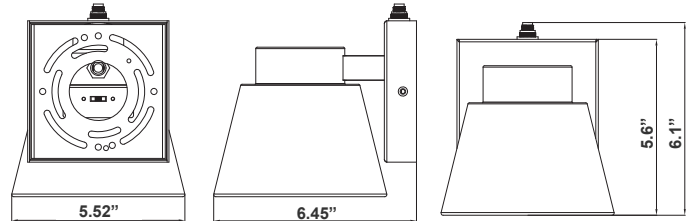

LRS SERIES Outdoor Lighting

LRS-MC-MCT5-P-WH
MINI-CONE OUTDOOR WALL SCONCE WITH PHOTOCELL, 5" HEIGHT

MCT Multi Power/Wattage (Selectable)

WESTGATE
THE FUTURE IS HERE...AND IT'S QUITE BRIGHT!

Customer Name: _____

Project Name: _____

Note: _____ Type: _____

LED Seaside Outdoor Wall Lantern with aluminum housing & powder-coated finish, acrylic diffuser. Ideal for general site lighting, residential buildings, doorway, pathway and parking areas.

5 1/2" (W) x 6.1" (H) x 6.45" (D)
Back Plate 5" (Diameter)

Features

- Aluminum Housing and Steel Back Plate
- Frosted Glass Lens
- 7-Year Warranty
- Multi CCT Switch is Inside Fixture

Technical Specifications

Electrical:

- Voltage: 120V AC 60Hz
- Wattage: 10W
- Power Factor: >0.90
- Efficacy: 70 LPW

Mechanical:

- Photocell Included
- Powder Coated Finish With Glass Cover
- Frosted Glass Lens
- Operating Temperature: -22°F to 104°F
- Wet Location
- 7-Year Warranty
- IP42, Suitable for outdoor use

Lighting:

- Total Lumens: 700LM
- Color Temperatures: 2700K/3000K/3500K/4000K/5000K
- Color Rendering Index: CRI ≥ 80
- Beam Angle: 90° x 110°
- Rated life: 70,000 Hrs

Applications:

- LED Seaside Outdoor Wall Lantern with aluminum housing & powder-coated finish, acrylic diffuser. Ideal for general site lighting, residential buildings, doorway, pathway and parking areas.

Other Models:

- 10W | 700LM | LRS-MC-MCT5-P-BK
- 10W | 700LM | LRS-MC-MCT5-P-BN
- 10W | 700LM | LRS-MC-MCT5-P-BR

Phone: (877) 805-2252 | Fax: (877) 805-2252
www.westgatemfg.com