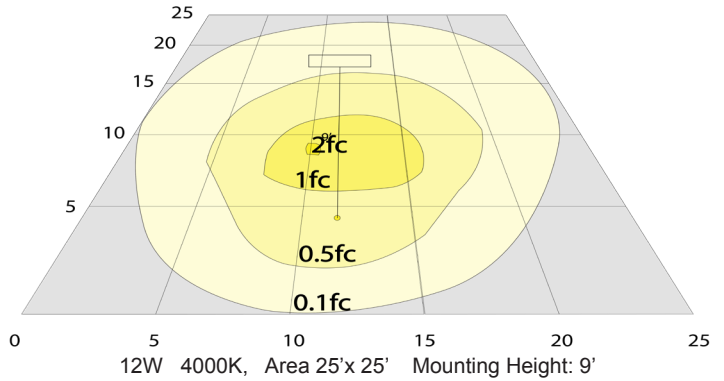

Lighting:

- Total Lumens: 700LM
- Color Temperatures: 2700K/3000K/3500K/4000K/5000K
- Color Rendering Index: CRI ≥ 80
- Beam Angle: 90° x 110°
- Rated life: 70,000 Hrs

Applications:

- LED Seaside Outdoor Wall Lantern with aluminum housing & powder-coated finish, acrylic diffuser. Ideal for general site lighting, residential buildings, doorway, pathway and parking areas.

Other Models:

- 10W | 700LM | LRS-MC-MCT5-P-BK
- 10W | 700LM | LRS-MC-MCT5-P-BN
- 10W | 700LM | LRS-MC-MCT5-P-BR

Phone: (877) 805-2252 | Fax: (877) 805-2252
www.westgatemfg.com

Photometrics: LRS-MC-MCT5-P-WH

BUD Rating: B0-U3-G1

Other Views:

Side View

Front View

Night View

Performance Table: LRS-MC-MCT5-P-WH

MODEL NO.	Wattage	Voltage	Lumens	Color Temp.	BUG Rating	LPW
LRS-MC-MCT5-P-WH	10W	120V	700LM	2700K 3000K 3500K 4000K 5000K	B0-U3-G1	70