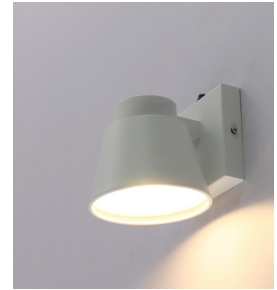

Photometrics: LRS-MC-MCT5-P-WH

Other Views:

Night View

Performance Table: LRS-MC-MCT5-P-WH

MODEL NO.	Wattage	Voltage	Lumens	Color Temp.	BUG Rating	LPW
LRS-MC-MCT5-P-WH	10W	120V	700LM	2700K 3000K 3500K 4000K 5000K	B0-U3-G1	70

Sample Ordering

Model	Style	Color Temp.	Photocell	Housing				
LRS	-	MC	-	MCT5	-	P	-	WH

Factory-Installed Options:

Blank = No Option For Accessories
OPT-EM-LRS-MC = EXTERNAL BACK BOX

FACTORY-INSTALLED OPTIONS:

Other Model: