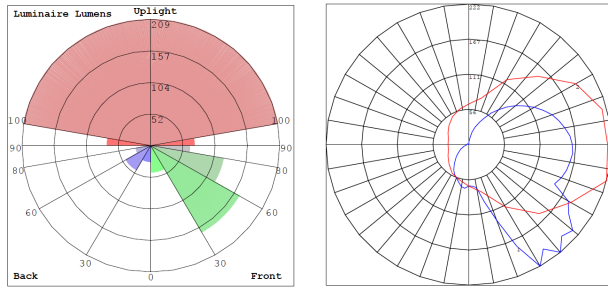

Photometrics: LRS-M1-MCT-P-ORB

BUD Rating: B0-U3-G1