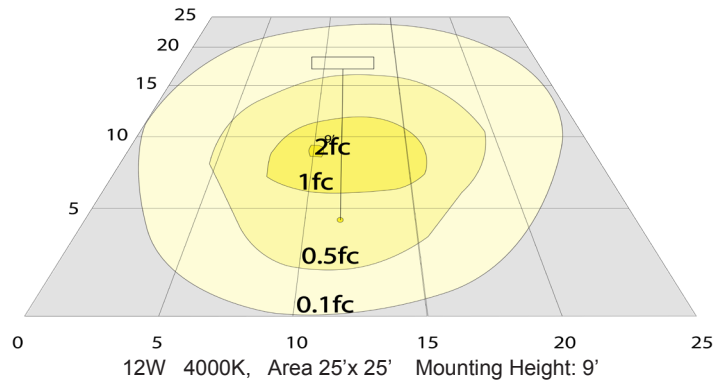

Lighting:

- Total Lumens: 500LM
- Color Temperatures: 3000K/4000K/5000K
- Color Rendering Index: CRI ≥ 80
- Beam Angle: 90° x 110°
- Rated Life: 70,000 Hrs

Applications:

- LED Outdoor Wall Lantern with aluminum housing & powder-coated finish, acrylic diffuser. Ideal for general site lighting, residential buildings, doorway, pathway and parking areas.

Other Models:

- 12W | 500LM | LRS-M2-MCT-P-ORB

Photometrics: LRS-M1-MCT-P-ORB

BUD Rating: B0-U3-G1

Other Views:

Side View

Front View

Bottom View

Performance Table: LRS-M1-MCT-P-ORB

MODEL NO.	Wattage	Voltage	Lumens	Color Temp.	BUG Rating	LPW
LRS-M1-MCT-P-ORB	12W	120V	500LM	3000K 4000K 5000K	B0-U3-G1	41

Sample Ordering

Model	Style	Color Temp.	Photocell	Housing				
LRS	-	M1	-	MCT	-	P	-	ORB