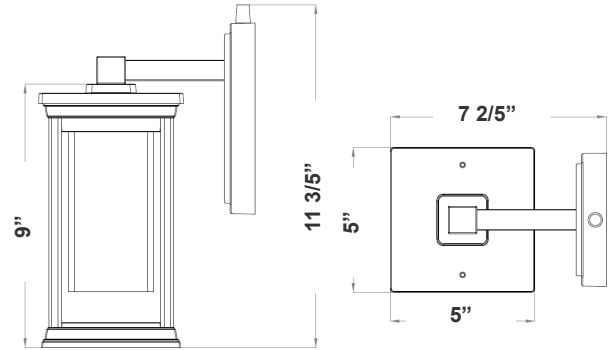

7 2/5"(W) x 11 3/5"(H) x 7 2/5"(D)

LED Outdoor Wall Lantern with aluminum housing & powder-coated finish, acrylic diffuser. Ideal for general site lighting, residential buildings, doorway, pathway and parking areas.