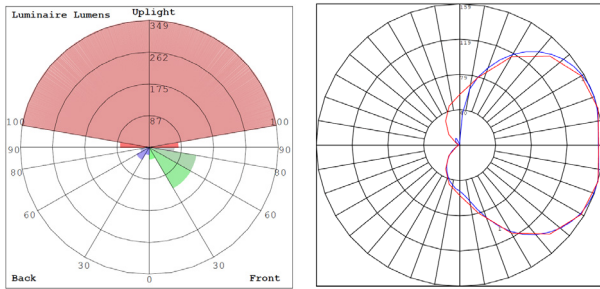

### Lighting:

- LED Type: SMD 3030
- Total Lumens: 1400LM
- Color Temperatures: 3000K/ 4000K/ 5000K
- Color Rendering Index: CRI ≥ 90
- Beam Angle: 90° x 110°
- Rated Life: 70,000 Hrs

## Other Models:

- 20W | 1400LM | LRS-J-MCT-C90-BK
- 20W | 1400LM | LRS-J-MCT-C90-BR

Phone: (877) 805-2252 | Fax: (877) 805-2252  
www.westgatemfg.com |

WG-ZY-29-2Z

**Photometrics:** LRS-J-MCT-C90-BN

BUD Rating: B0-U3-G1

Area 25'x 25' Mounting Height: 9'

**Performance Table:** LRS-J-MCT-C90-BR

| MODEL NO.        | Wattage | Voltage | Lumens | Color Temp.             | BUG Rating | LPW |
|------------------|---------|---------|--------|-------------------------|------------|-----|
| LRS-J-MCT-C90-BN | 20W     | 120V    | 1400LM | 3000K<br>4000K<br>5000K | B0-U3-G1   | 70  |