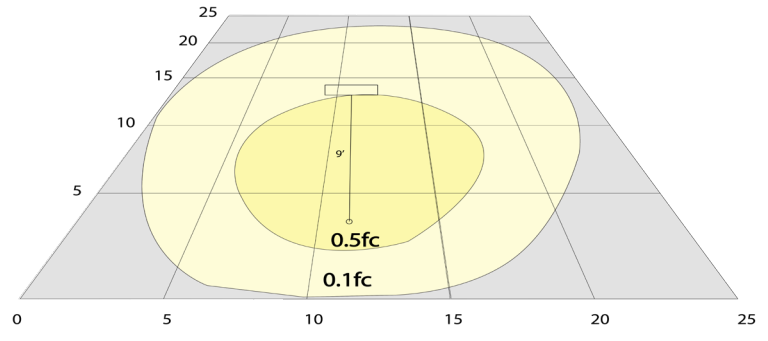

## Other Models:

- 20W | 1400LM | LRS-J-MCT-C90-BK
- 20W | 1400LM | LRS-J-MCT-C90-BR

Phone: (877) 805-2252 | Fax: (877) 805-2252  
www.westgatemfg.com |

WG-ZY-29-2Z

**Photometrics:** LRS-J-MCT-C90-BN

BUD Rating: B0-U3-G1

Area 25'x 25' Mounting Height: 9'

**Performance Table:** LRS-J-MCT-C90-BR

| MODEL NO.        | Wattage | Voltage | Lumens | Color Temp.             | BUG Rating | LPW |
|------------------|---------|---------|--------|-------------------------|------------|-----|
| LRS-J-MCT-C90-BN | 20W     | 120V    | 1400LM | 3000K<br>4000K<br>5000K | B0-U3-G1   | 70  |