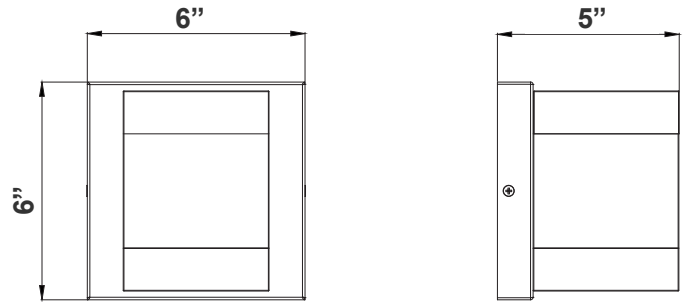

# LRS SERIES Outdoor Lighting

LRS-J-MCT-C90-BN

**WESTGATE**  
THE FUTURE IS HERE...AND IT'S QUITE BRIGHT!

Customer Name: \_\_\_\_\_  
Project Name: \_\_\_\_\_  
Note: \_\_\_\_\_ | Type: \_\_\_\_\_

6"(L) x 6"(W) x 5"(H)