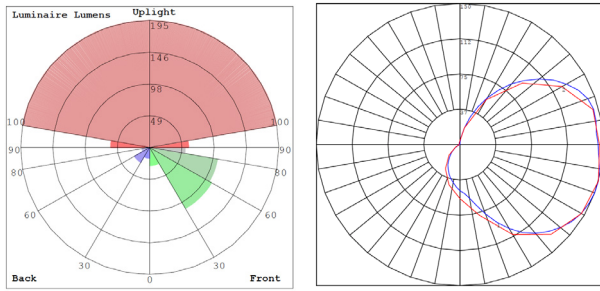

### Lighting:

- Total Lumens: 650LM
- Color Temperatures: 3000K/ 4000K/ 5000K
- Color Rendering Index: CRI ≥ 90
- Beam Angle: 90° x 110°
- Rated life: 70,000 Hrs

### Other Models:

- 12W | 650LM | LRS-H-MCT-C90-BK
- 12W | 650LM | LRS-H-MCT-C90-MGBR

Phone: (877) 805-2252 | Fax: (877) 805-2252  
www.westgatemfg.com | www.westgatecontrols.co

WG-ZY-29-2Z

**Photometrics:** LRS-H-MCT-C90-WH