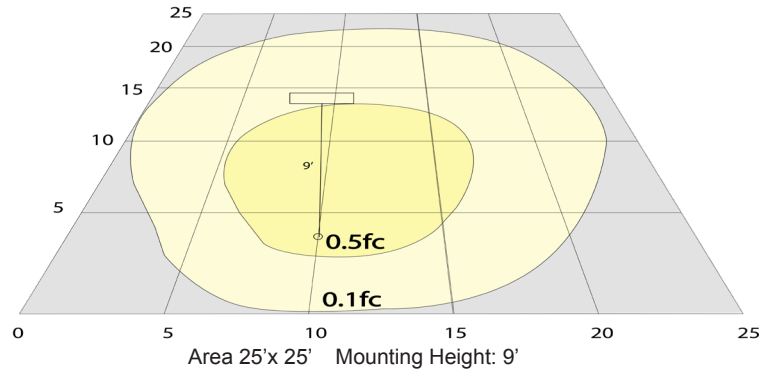

Photometrics: LRS-H-MCT-C90-WH

Other Views:

Performance Table: LRS-H-MCT-C90-WH

MODEL NO.	Wattage	Voltage	Lumens	Color Temp.	BUG Rating	LPW
LRS-H-MCT-C90-WH	12W	120V	650LM	3000K 4000K 5000K	B0-U3-G1	54

Sample Ordering

Model	Color Temp.	CRI	Housing
LRS - H - MCT - C90 - WH			

Other Models: