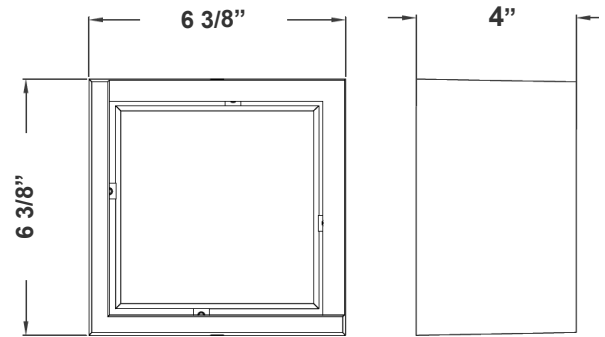

# LRS SERIES Outdoor Lighting

LRS-H-MCT-C90-WH

**WESTGATE**  
THE FUTURE IS HERE...AND IT'S QUITE BRIGHT!

Customer Name: \_\_\_\_\_

Project Name: \_\_\_\_\_

Note: \_\_\_\_\_ | Type: \_\_\_\_\_

6 3/4"(L) x 6 3/4"(W) x 4"(H)