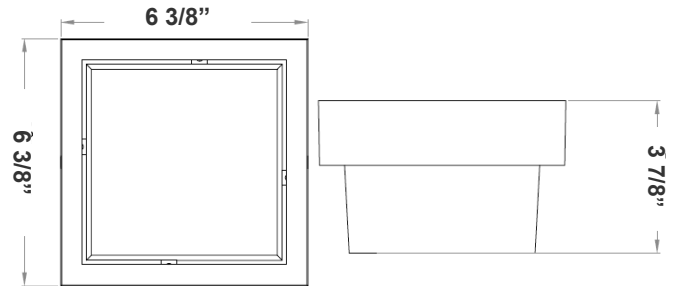

LRS SERIES Outdoor Lighting

LRS-G-MCT-C90-WH

WESTGATE
THE FUTURE IS HERE...AND IT'S QUITE BRIGHT!

Customer Name: _____

Project Name: _____

Note: _____ Type: _____

6 3/8"(L) x 6 3/8"(W) x 3 7/8"(H)

LED Wall Pack with double-walled clear/frosted lens is ideal for general site lighting, loading docks, doorway, pathway and parking areas.

Features

- Back plate: Die-cast aluminum
- Polycarbonate Lens
- 7-Year Warranty
- Multi CCT Switch is Inside Fixture

Technical Specifications

Electrical:

- Voltage: 120V AC 60Hz
- Wattage: 12W
- Power Factor: >0.90
- Efficacy: 54 LPW

Mechanical:

- Back plate: Die-Cast Aluminum with Mounting/Gasket Installed
- Polycarbonate Lens
- Operating Temperature: -4°F to 104°F
- Wet Location
- 7-Year Warranty
- IP44

Lighting:

- LED Type/Brand: SMD 3030/ Philips Lumileds LEDs
- Total Lumens: 650LM
- Color Temperatures: 3000K/ 4000K/ 5000K
- Color Rendering Index: CRI ≥ 90
- Beam Angle: 90° x 110°
- Rated life: 70,000 Hrs