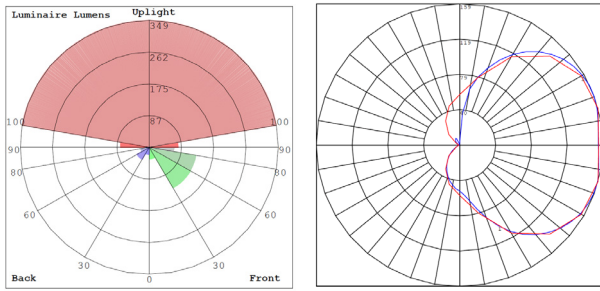

Mechanical:

- Back plate: Die-Cast Aluminum with Mounting/Gasket Installed
- Polycarbonate Lens
- Operating Temperature: -4°F to 104°F
- Wet Location
- 7-Year Warranty
- IP44

Lighting:

- LED Type/Brand: SMD 3030/ Philips Lumileds LEDs
- Total Lumens: 650LM
- Color Temperatures: 3000K/ 4000K/ 5000K
- Color Rendering Index: CRI ≥ 90
- Beam Angle: 90° x 110°
- Rated life: 70,000 Hrs

Phone: (877) 805-2252 | Fax: (877) 805-2252
www.westgatemg.com | www.westgatecontrols.co

WG-ZY-29-2Z

Photometrics: LRS-G-MCT-C90-WH

BUG Rating: B0-U3-G1

Area 25'x 25' Mounting Height: 9'

Other Views:

Side View