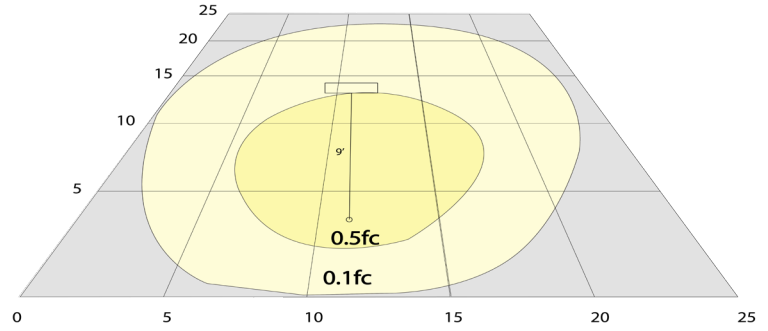

Phone: (877) 805-2252 | Fax: (877) 805-2252
www.westgatemg.com | www.westgatecontrols.co

WG-ZY-29-2Z

Photometrics: LRS-G-MCT-C90-WH

BUG Rating: B0-U3-G1

Area 25'x 25' Mounting Height: 9'

Other Views:

Side View