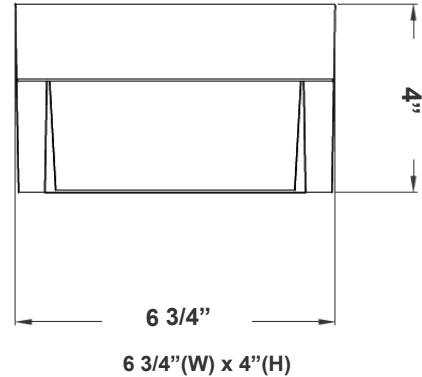

Customer Name: _____
Project Name: _____
Note: _____ | Type: _____