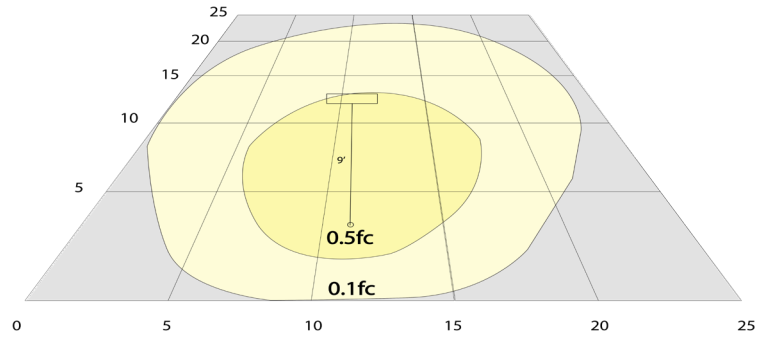

Mechanical:

- Back plate: Die-Cast Aluminum with Mounting/Gasket Installed
- Polycarbonate Lens
- Operating Temperature: -4°F to 104°F
- Wet Location
- 7-Year Warranty
- IP44

Lighting:

- LED Type/Brand: SMD 3030/ Philips Lumileds LEDs
- Total Lumens: 650LM
- Color Temperatures: 3000K/ 4000K/ 5000K
- Color Rendering Index: CRI ≥ 90
- Beam Angle: 90° x 110°
- Rated life: 70,000 Hrs

WG-ZY-29-2Z

Photometrics: LRS-F-MCT-C90-BK

BUG Rating: B0-U3-G1

Area 25'x 25' Mounting Height: 9'

Other Views:

Side View

Front View

Back View