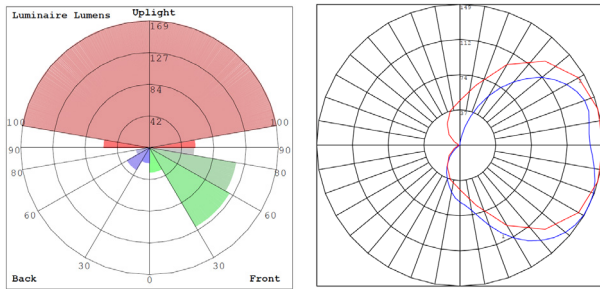

Mechanical:

- Back plate: Die-Cast Aluminum with Mounting/Gasket Installed
- Polycarbonate Lens
- Operating Temperature: -4°F to 104°F
- Wet Location
- 7-Year Warranty
- IP44

Lighting:

- LED Type/Brand: SMD 3030/ Philips Lumileds LEDs
- Total Lumens: 650LM
- Color Temperatures: 3000K/ 4000K/ 5000K
- Color Rendering Index: CRI ≥ 90
- Beam Angle: 90° x 110°
- Rated life: 70,000 Hrs

WG-ZY-29-2Z

Photometrics: LRS-F-MCT-C90-BK

BUG Rating: B0-U3-G1

Area 25'x 25' Mounting Height: 9'

Other Views:

Side View

Front View

Back View