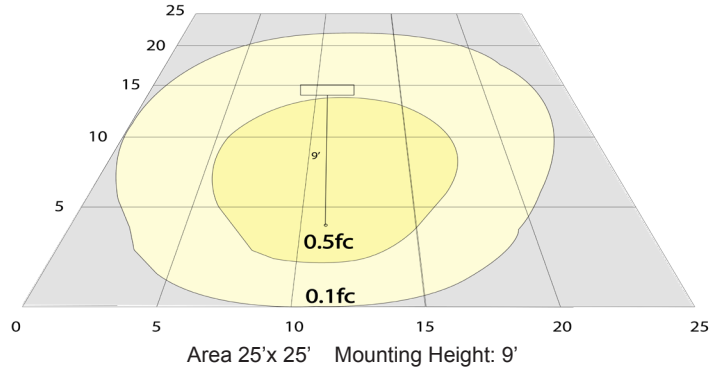

Phone: (877) 805-2252 | Fax: (877) 805-2252
www.westgatemfg.com | www.westgatecontrols.co

WG-ZY-29-2Z

Photometrics: LRS-E-MCT-C90-WH

BUG Rating: B0-U3-G1

Other Views:

Side View

Front View

Back View