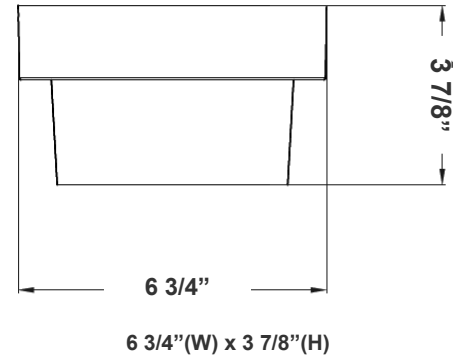

Customer Name: _____

Project Name: _____

Note: _____ Type: _____