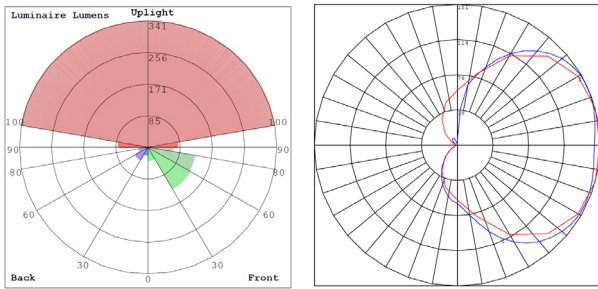

Photometrics: LRS-E-MCT-C90-WH

BUG Rating: B0-U3-G1