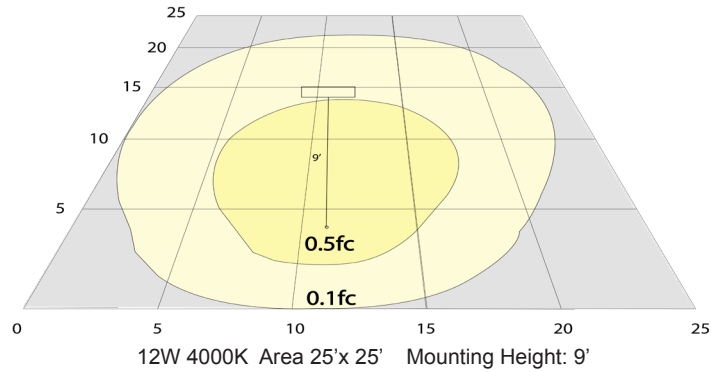

### Lighting:

- LED: DOB
- Total Lumens: 1100LM
- Color Temperature: 4000k
- Color Rendering index: >80
- Beam Angle: 90° x 110°
- Rated Life: 70,000 Hrs

## Other Views:

Side View

Front View

Night View