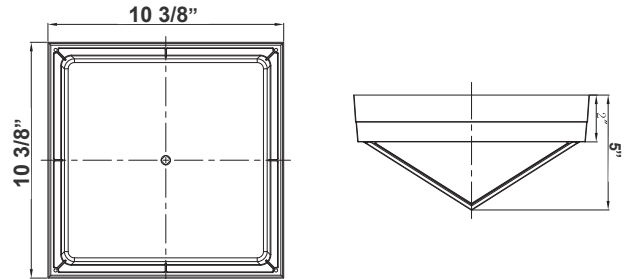

# WESTGATE

THE FUTURE IS HERE...AND IT'S QUITE BRIGHT!

Customer Name: \_\_\_\_\_

Project Name: \_\_\_\_\_

Note: \_\_\_\_\_

Type: \_\_\_\_\_

10 1/2"(L) x 10 1/2"(W) x 4 5/8"(D)

LED Residential Lanterns With Photocell Is Ideal For General Site lighting, Loading Docks, Doorway, Pathway And Parking Areas.