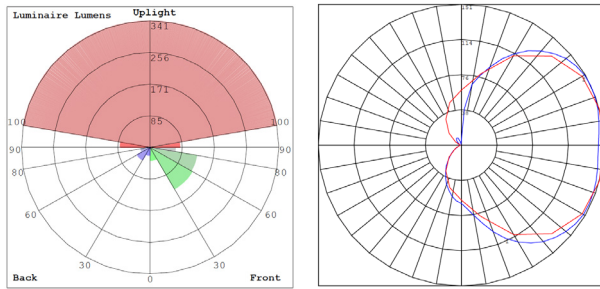

Photometrics: LRS-D-D

BUD Rating: B0-U3-G1