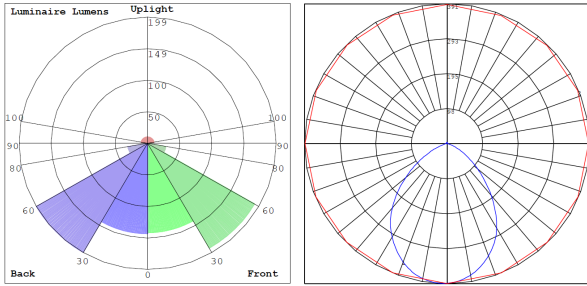

Photometrics: LRD-10W-MCT5-WTM2-WH

BUG Rating: B1-U2-G0

Other Views:

LRD-WTM2-WH

LRD-EGN-10W-MCT5-D

LRD-10W-MCT5-WTM2-WH

Performance Table: LRD-10W-MCT5-WTM2-WH

MODEL NO.	Wattage	Voltage	Lumens	Color Temp.	BUG Rating	LPW
LRD-10W-MCT5-WTM2-WH	10W	120V	700LM	2700K	B1-U2-G0	70
				3000K		
				3500K		
				4000K		
				5000K		