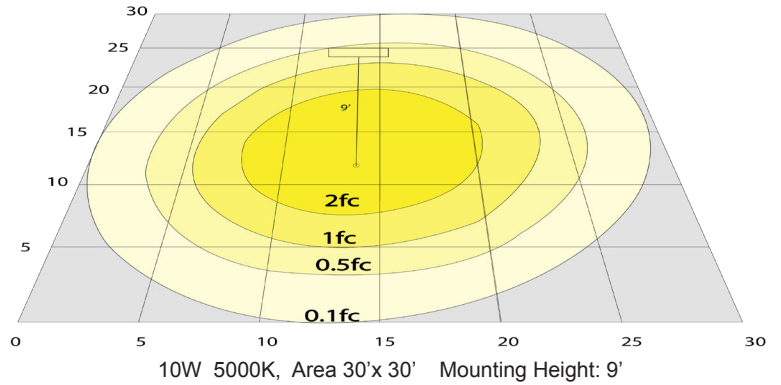

Photometrics: LRD-10W-MCT5-WTM2-WH

BUG Rating: B1-U2-G0

Other Views:

LRD-WTM2-WH

LRD-EGN-10W-MCT5-D

LRD-10W-MCT5-WTM2-WH

Performance Table: LRD-10W-MCT5-WTM2-WH

MODEL NO.	Wattage	Voltage	Lumens	Color Temp.	BUG Rating	LPW
LRD-10W-MCT5-WTM2-WH	10W	120V	700LM	2700K	B1-U2-G0	70
				3000K		
				3500K		
				4000K		
				5000K		