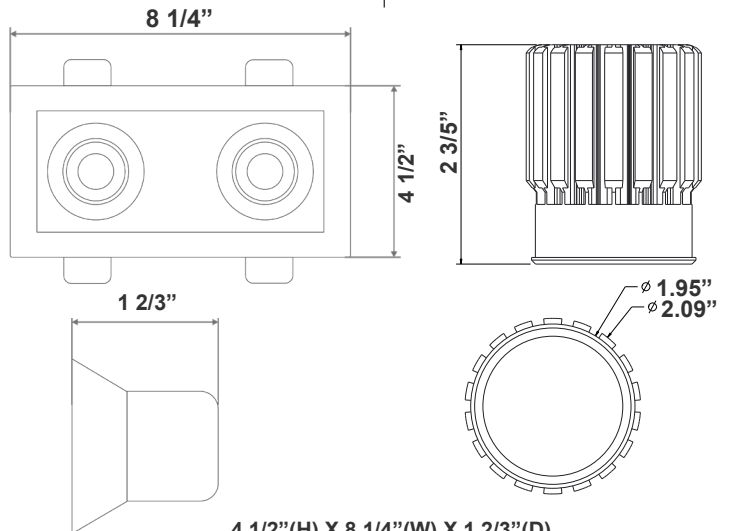

Note: _____ Type: _____

4 1/2"(H) X 8 1/4"(W) X 1 2/3"(D)
Box Dimensions:
5-1/4" x 1-5/8" x 1-1/8"
Junction Area Dimensions:
2-1/16" x 1-5/8" x 1-1/8"

Ideal for New as well as old residential and commercial constructions.

Features

- LED Architectural Recessed Trim
- Die-cast Aluminum with white powder coat finish
- 5-Year Warranty
- Junction Box Included With Fixture

Technical Specifications

Electrical:

- Voltage: 120VAC
- Wattage: 10W
- Power Factor: >0.90
- Efficacy: Up to 70 LM/W