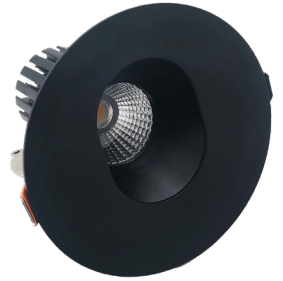

Features

- 4" LED Slot Recessed Trim
- Die-Cast Aluminum With White Powder Coat Finish
- 5-Year Warranty
- Junction Box Included With Fixture

Technical Specifications

Electrical:

- Voltage: 120VAC
- Wattage: 10W
- Power factor: >0.90
- Efficacy: Up to 70 LM/W

Mechanical:

- Up to 9 AWG18 Wires
- Die-Cast Aluminum With White Powder Coat Finish
- Clear Glass Lens
- Junction Box Rated Up to 9 AWG18 Wires
- Type IC Rated: Approved For Direct Wontact With Insulation
- Operating Temperature: 104°F
- Air-Tight And Type IC Rated: No Housing Required
- Damp Location Approved
- 5-Year Warranty

Photometrics: LRD-10W-4WTRSL

BUG Rating: B1-U2-G0

Other Views:

LRD-WTR4SL-WH

LRD-EGN-MCT5-27K-D

LRD-10W-MCT5-4WTRSL-WH

LRD-WTR4SL-BK

LRD-EGN-10W-MCT5-D

Accessory:

Blank = No Option For Accessories

LRD-FGL = LRD SERIES FROSTED GUASS LENS

RSL4-RI-13 = 4" ROUND ROUGH-IN PLATE, 13" LONG

RSL4-RI = 4" ROUND ROUGH-IN PLATE, 26" LONG

Accessory:

LRD-FGL

RSL4-RI-13
4" Round Rough-in Plate,
13" Long