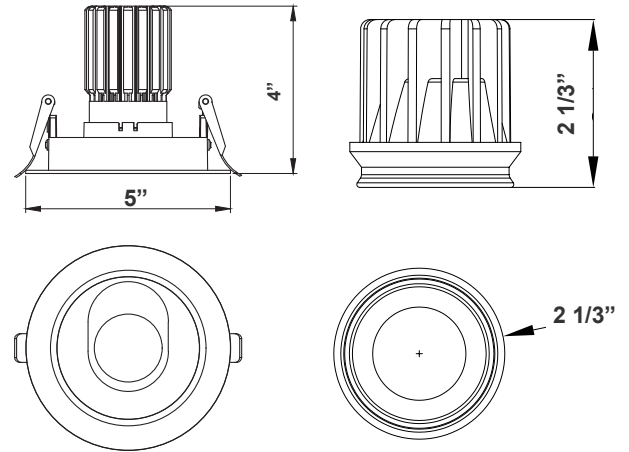

Project Name: _____

Note: _____ Type: _____

WHITE

BLACK

6 1/3" (H) X 5" (D)
Box Dimensions:
5-1/4" x 1-5/8" x 1-1/8"
Junction Area Dimensions:
2-1/16" x 1-5/8" x 1-1/8"

Ideal for New as well as old residential and commercial constructions.

Features

- 4" LED Slot Recessed Trim
- Die-Cast Aluminum With White Powder Coat Finish
- 5-Year Warranty
- Junction Box Included With Fixture

Technical Specifications

Electrical:

- Voltage: 120VAC
- Wattage: 10W
- Power factor: >0.90
- Efficacy: Up to 70 LM/W

RSL4-RI
4" Round Rough-in Plate,
26" Long

Sample Ordering

Model	Wattage	Color Temp.	Size	Housing				
<input type="text" value="LRD"/>	-	<input type="text" value="10W"/>	-	<input type="text" value="MCT5"/>	-	<input type="text" value="4WTRSL"/>	-	<input type="text"/>