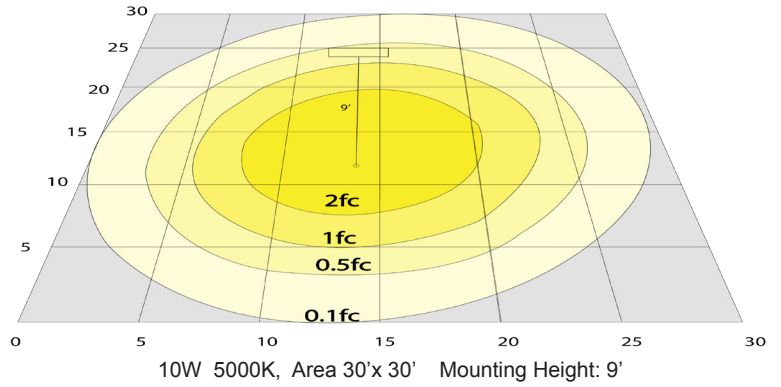

Photometrics: LRD-10W-4WTRSL

BUG Rating: B1-U2-G0

Other Views:

LRD-WTR4SL-WH

LRD-EGN-MCT5-27K-D

LRD-10W-MCT5-4WTRSL-WH

LRD-WTR4SL-BK

LRD-EGN-10W-MCT5-D