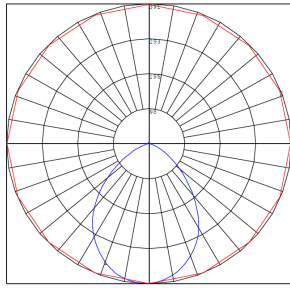

Photometrics: LRD-10W-4WTRSL

BUG Rating: B1-U2-G0

Other Views:

LRD-WTR4SL-WH

LRD-EGN-MCT5-27K-D

LRD-10W-MCT5-4WTRSL-WH

LRD-WTR4SL-BK

LRD-EGN-10W-MCT5-D

RSL4-RI
4" Round Rough-in Plate,
26" Long

Sample Ordering

Model	Wattage	Color Temp.	Size	Housing				
<input type="text" value="LRD"/>	-	<input type="text" value="10W"/>	-	<input type="text" value="MCT5"/>	-	<input type="text" value="4WTRSL"/>	-	<input type="text"/>