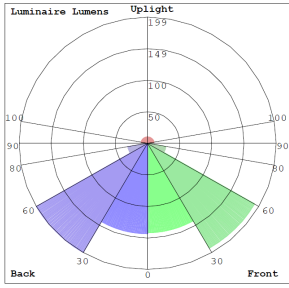

Lighting:

- Multi CCT (Selectable Switch on the Back of the driver)
- Dimming: Dimmable Down to 10% Using Standard TRIAC LED Dimmer
- Total Lumens: 700LM
- Color Temperature: 2700K/3000K/3500K/4000K/5000K
- Color Rendering Index: >90
- Beam Angle: 10°
- Lifespan: 50,000 Hrs.

Photometrics: LRD-10W-4WTRSL

BUG Rating: B1-U2-G0

Other Views:

LRD-WTR4SL-WH

LRD-EGN-MCT5-27K-D

LRD-10W-MCT5-4WTRSL-WH

LRD-WTR4SL-BK

LRD-EGN-10W-MCT5-D