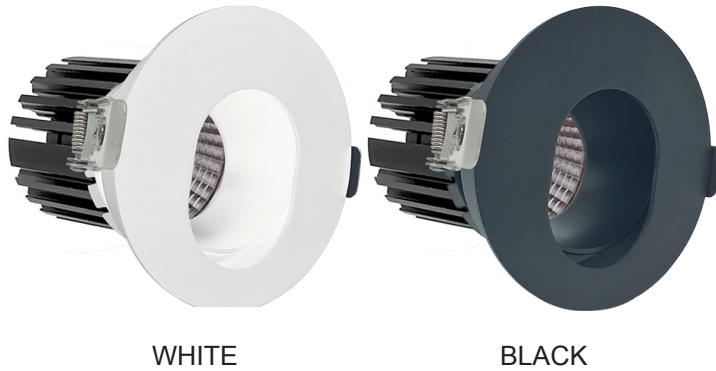

LRD SERIES RESIDENTIAL LIGHTING

LRD-10W-27K-3WTRSL
LRD-10W-30K-3WTRSL
LRD-10W-35K-3WTRSL
LRD-10W-40K-3WTRSL
LRD-10W-50K-3WTRSL

3" LED ARCHITECTURAL WINGED SLOT RECESSED LIGHTS

Customer Name: _____
Project Name: _____
Note: _____ | Type: _____

Ideal for New as well as old residential and commercial constructions.

Features

- 3" (2-1/8" Actual) LED Slot Recessed Trim
- Die-Cast Aluminum With White Powder Coat Finish
- 5-Year Warranty
- Junction Box Included With Fixture

Technical Specifications

Electrical:

- Voltage: 120VAC
- Wattage: 10W
- Power factor: >0.90
- Efficacy: Up to 70 LM/W

Mechanical:

- Up to 9 AWG18 Wires
- Die-Cast Aluminum With White Powder Coat Finish
- Clear Glass Lens
- Junction Box Rated Up to 9 AWG18 Wires
- Type IC Rated: Approved for Direct Contact With Insulation
- Operating Temperature: 104°F
- Air-Tight and Type IC Rated: No Housing Required
- Damp Location Approved
- 5-Year Warranty

Lighting:

- Dimming: Dimmable down to 10% using standard TRIAC LED dimmer
- Total Lumens: 700LM
- Color Temperature: 2700K/3000K/3500K/4000K/5000K
- Color Rendering Index: >90
- Beam Angle: 10°
- Lifespan: 50,000 Hrs.