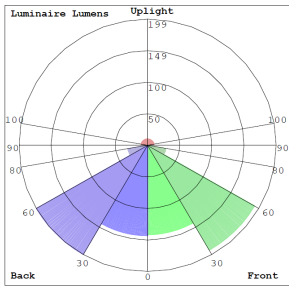

Lighting:

- Dimming: Dimmable down to 10% using standard TRIAC LED dimmer
- Total Lumens: 700LM
- Color Temperature: 2700K/3000K/3500K/4000K/5000K
- Color Rendering Index: >90
- Beam Angle: 10°
- Lifespan: 50,000 Hrs.

Photometrics: LRD-10W-3WTRSL

BUG Rating: B1-U2-G0

Other Views:

LRD-WTR3SL-WH
 LRD-WTR3SL-WH
 LRD-WTR3SL-WH
 LRD-WTR3SL-WH
 LRD-WTR3SL-WH

LRD-EGN-10W-27K-D
 LRD-EGN-10W-30K-D
 LRD-EGN-10W-35K-D
 LRD-EGN-10W-40K-D
 LRD-EGN-10W-50K-D