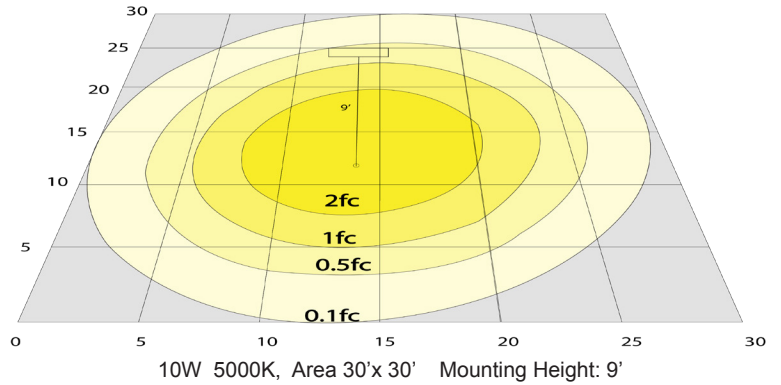

Photometrics: LRD-10W-3WTRSL

BUG Rating: B1-U2-G0

Other Views:

LRD-WTR3SL-WH
 LRD-WTR3SL-WH
 LRD-WTR3SL-WH
 LRD-WTR3SL-WH
 LRD-WTR3SL-WH

LRD-EGN-10W-27K-D
 LRD-EGN-10W-30K-D
 LRD-EGN-10W-35K-D
 LRD-EGN-10W-40K-D
 LRD-EGN-10W-50K-D