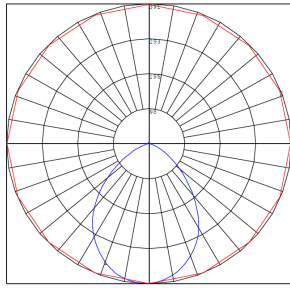

Photometrics: LRD-10W-3WTRSL

BUG Rating: B1-U2-G0

Other Views:

LRD-WTR3SL-WH
 LRD-WTR3SL-WH
 LRD-WTR3SL-WH
 LRD-WTR3SL-WH
 LRD-WTR3SL-WH

LRD-EGN-10W-27K-D
 LRD-EGN-10W-30K-D
 LRD-EGN-10W-35K-D
 LRD-EGN-10W-40K-D
 LRD-EGN-10W-50K-D