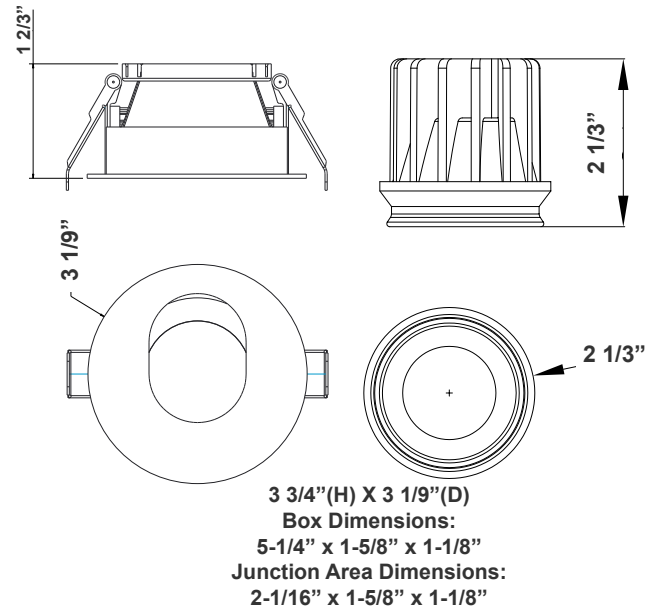

Ideal for New as well as old residential and commercial constructions.

Features

- 3" (2-1/8" Actual) LED Slot Recessed Trim
- Die-Cast Aluminum With White Powder Coat Finish
- 5-Year Warranty
- Junction Box Included With Fixture

Technical Specifications

Electrical:

- Voltage: 120VAC
- Wattage: 10W
- Power factor: >0.90
- Efficacy: Up to 70 LM/W

Mechanical:

- Up to 9 AWG18 Wires
- Die-Cast Aluminum With White Powder Coat Finish
- Clear Glass Lens
- Junction Box Rated Up to 9 AWG18 Wires
- Type IC Rated: Approved for Direct Contact With Insulation
- Operating Temperature: 104°F
- Air-Tight and Type IC Rated: No Housing Required
- Damp Location Approved
- 5-Year Warranty