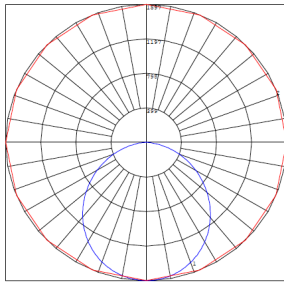

Photometrics: LPS-2X4-30-50W-MCTP-D

BUG Rating: B2-U1-G1