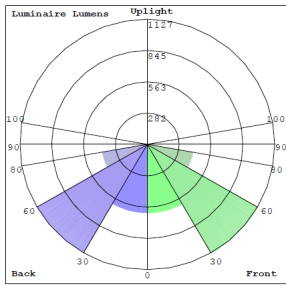

Photometrics: LPS-2X4-30-50W-MCTP-D

BUG Rating: B2-U1-G1