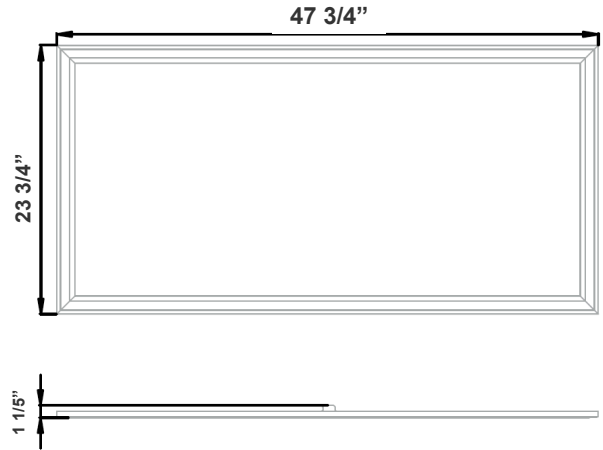

Selection:

47 3/4" (W) x 23 3/4" (H) x 1 1/5" (D)

This indoor commercial lighting is ideal for hotels, offices, retail outlets, restaurants, parking garages, storage rooms, conference rooms, education facilities, and more.