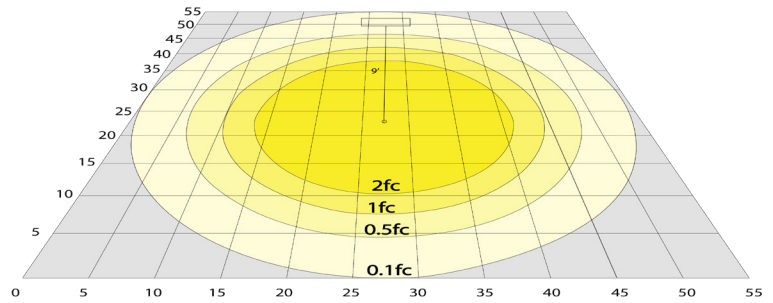

## Photometrics: LPS-2X4-30-50W-MCTP-D

BUG Rating: B2-U1-G1

50W 5000K, Area 55'x 55' Mounting Height: 9'

## Other Views:

Side View

Front View

Back View