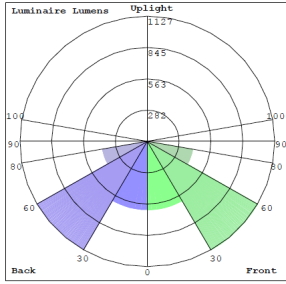

### Lighting:

- Multi Color Temperature (selectable switch on back of fixture)
- Dimmable: 0~10V Dimming
- Total Lumens: 4000LM/3300LM/2000LM
- Color Temperatures: 3000K/4000K/5000K
- Color Rendering Index: CRI ≥ 80

### Other Models:

- 40W | 4000LM | LPS-2X2-20-40W-MCTP-D
- 50W | 5000LM | LPS-2X4-30-50W-MCTP-D

Phone: (877) 805-2252 | Fax: (877) 805-2252  
www.westgatemfg.com |

WG-02162022

**Photometrics:** LPS-1X4-20-40W-MCTP-D

BUG Rating: B2-U1-G1

40W 5000K, Area 50' x 50' Mounting Height: 9'

**Other Views:**

Side View

Front View

Back View

**Performance Table:** LPS-1X4-20-40W-MCTP-D

MODEL NO.	Wattage	Voltage	Lumens	Color Temp.	BUG Rating	LPW
LPS-1X4-20-40W-MCTP-D	40W	120~277V	4000LM	3000K 4000K 5000K	B2-U1-G1	100
	33W		3300LM			
	20W		2000LM			