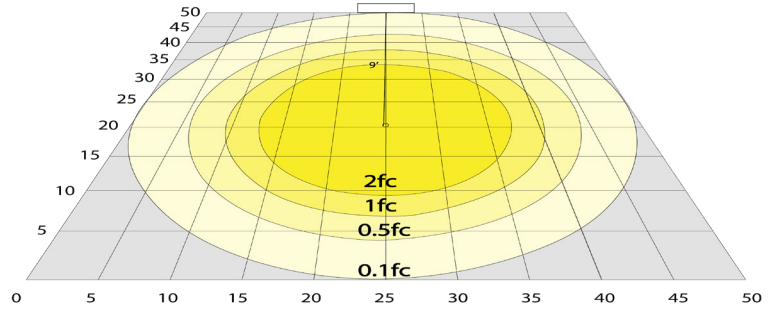

### Other Models:

- 40W | 4000LM | LPS-2X2-20-40W-MCTP-D
- 50W | 5000LM | LPS-2X4-30-50W-MCTP-D

Phone: (877) 805-2252 | Fax: (877) 805-2252  
www.westgatemfg.com |

WG-02162022

**Photometrics:** LPS-1X4-20-40W-MCTP-D

BUG Rating: B2-U1-G1

40W 5000K, Area 50' x 50' Mounting Height: 9'

**Other Views:**

Side View

Front View

Back View

**Performance Table:** LPS-1X4-20-40W-MCTP-D

MODEL NO.	Wattage	Voltage	Lumens	Color Temp.	BUG Rating	LPW
LPS-1X4-20-40W-MCTP-D	40W	120~277V	4000LM	3000K 4000K 5000K	B2-U1-G1	100
	33W		3300LM			
	20W		2000LM			