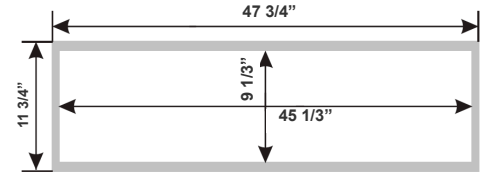

47 3/4" (W) x 11 3/4" (H) x 1 1/5" (D)

This indoor commercial lighting is ideal for hotels, offices, retail outlets, restaurants, parking garages, storage rooms, conference rooms, education facilities, and more.