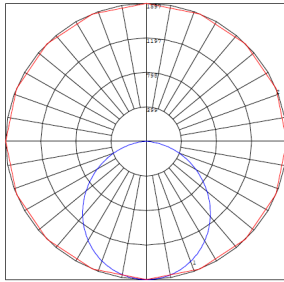

### Other Models:

- 40W | 4000LM | LPS-2X2-20-40W-MCTP-D
- 50W | 5000LM | LPS-2X4-30-50W-MCTP-D

Phone: (877) 805-2252 | Fax: (877) 805-2252  
www.westgatemfg.com |

WG-02162022

**Photometrics:** LPS-1X4-20-40W-MCTP-D

BUG Rating: B2-U1-G1

40W 5000K, Area 50' x 50' Mounting Height: 9'

**Other Views:**

Side View

Front View

Back View

**Performance Table:** LPS-1X4-20-40W-MCTP-D

MODEL NO.	Wattage	Voltage	Lumens	Color Temp.	BUG Rating	LPW
LPS-1X4-20-40W-MCTP-D	40W	120~277V	4000LM	3000K 4000K 5000K	B2-U1-G1	100
	33W		3300LM			
	20W		2000LM			