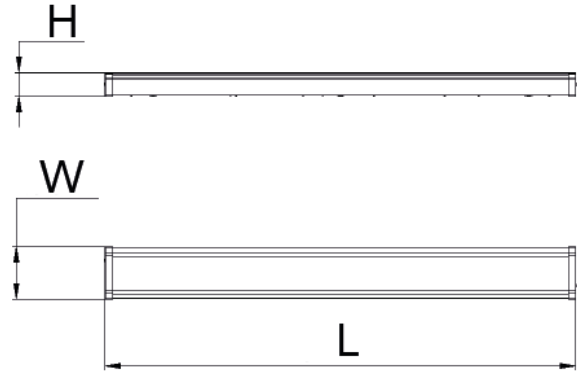

DIMENSIONS:

51"(L) x 11"(W) x 4"(H)

LPF-4FT-MCT-DD

4FT. LINEAR PUFF FIXTURE

Ideal for a variety of industrial, commercial and residential applications.

ELECTRICAL SPECIFICATIONS:

- Voltage: 100V-277VAC
- Wattage: 0~40W
- Power factor: >0.95
- Efficacy: 90LM/W

HOUSING SPECIFICATIONS:

- Housing: Steel Housing
- White Finishing
- Operating temperature: -22°F~104°F
- Life Span: 50,000

CERTIFICATIONS: ETL

MODEL	WATTS	VOLTAGE	LUMENS	COLOR TEMP
LPF-4FT-MCT-DD	40W	100V-277VAC	3600LM	MCT