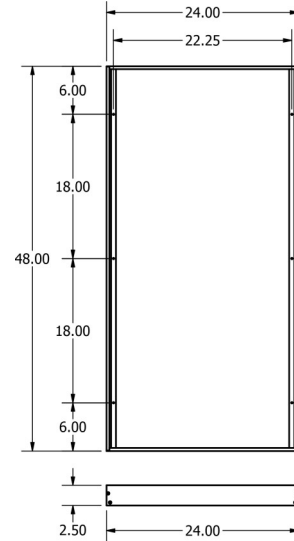

JOB NAME: _____

DATE: _____

TYPE: _____

DIMENSIONS:

24"(W) x 48"(L) x 2.5"(H)

LP-SRFC-2X4

LED Panel Light (2X4) Surface Mounting Kit

Surface mounting kits are available for all of our 'LP' models. Simply open one side of the mount and light panel will slide into place. Mounting screws and plastic anchors included.

MODEL	DESCRIPTION
LP-SRFC-2X4	White aluminum frame secures all LP-2X4 fixtures.