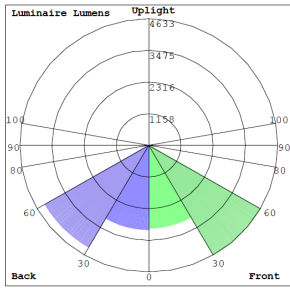

Lighting:

- LED: Lumileds Luxeon 3030 High Flux LED
- Total Lumens: 15300LM/15500LM/15600LM
- Color Temperatures: 3000K/4000K/5000K
- Color Rendering Index: CRI ≥ 70
- Beam Angle: 90°

Applications:

- Ideal for Wall wash, sign, suspended outdoor/indoor lighting, small stadium and tracks

Other Models:

- 120W | 15300LM | LOHB-4FT-120W-30K
- 120W | 15500LM | LOHB-4FT-120W-40K
- 120W | 15600LM | LOHB-4FT-120W-50K

Photometrics: LOHB-4FT-WH

BUG Rating: B4-U0-G1

Billboard Size: 10.5'x 36' Mounting Distance: 6'

Other Views:

Side View

Front View

Back View

Performance Table: LOHB-4FT-WH

MODEL NO.	Wattage	Voltage	Lumens	Color Temp.	BUG Rating	LPW
LOHB-4FT-120W-30K-WH	120W	120-277V	15300LM	3000K	B4-U0-G1	125
LOHB-4FT-120W-40K-WH			15500LM	4000K		
LOHB-4FT-120W-50K-WH			15600LM	5000K		