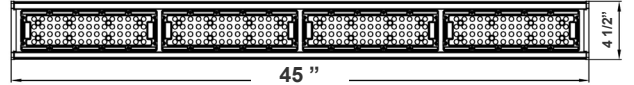

LOHB SERIES OUTDOOR LIGHTING

LOHB-4FT-120W-30K-WH
LOHB-4FT-120W-40K-WH
LOHB-4FT-120W-50K-WH

Customer Name: _____

Project Name: _____

Note: _____ Type: _____

Selection:

45"(L) x 3"(H) x 4 1/2"(W)

This outdoor lighting is Ideal for Wall wash, sign, suspended outdoor/indoor lighting, small stadium and tracks