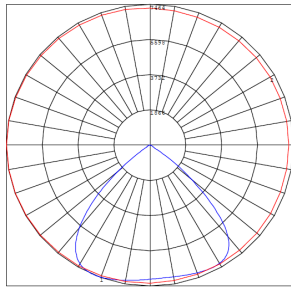

Other Models:

- 120W | 15300LM | LOHB-4FT-120W-30K
- 120W | 15500LM | LOHB-4FT-120W-40K
- 120W | 15600LM | LOHB-4FT-120W-50K

Photometrics: LOHB-4FT-WH

BUG Rating: B4-U0-G1

Billboard Size: 10.5'x 36' Mounting Distance: 6'