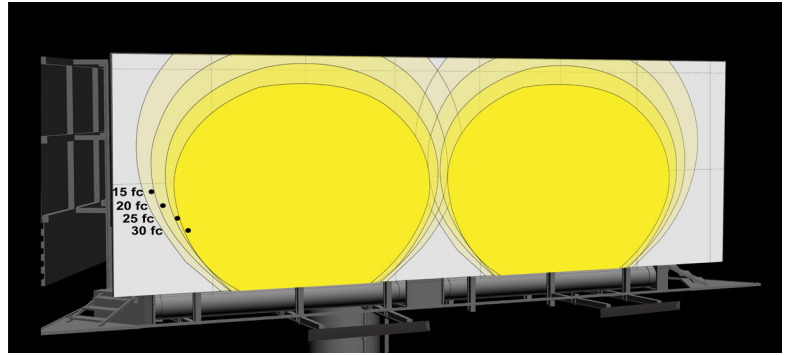

Lighting:

- LED: Lumileds Luxeon 3030 High Flux LED
- Total Lumens: 15300LM/15500LM/15600LM
- Color Temperatures: 3000K/4000K/5000K
- Color Rendering Index: CRI ≥ 70
- Beam Angle: 90°

Applications:

- Ideal for Wall wash, sign, suspended outdoor/indoor lighting, small stadium and tracks

Other Models:

- 120W | 15300LM | LOHB-4FT-120W-30K
- 120W | 15500LM | LOHB-4FT-120W-40K
- 120W | 15600LM | LOHB-4FT-120W-50K

Photometrics: LOHB-4FT-WH

BUG Rating: B4-U0-G1

Billboard Size: 10.5'x 36' Mounting Distance: 6'

Other Views:

Side View

Front View

Back View

Performance Table: LOHB-4FT-WH

MODEL NO.	Wattage	Voltage	Lumens	Color Temp.	BUG Rating	LPW
LOHB-4FT-120W-30K-WH	120W	120-277V	15300LM	3000K	B4-U0-G1	125
LOHB-4FT-120W-40K-WH			15500LM	4000K		
LOHB-4FT-120W-50K-WH			15600LM	5000K		