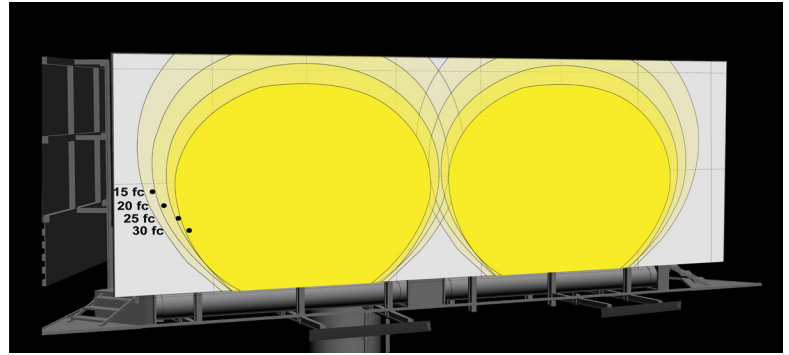

Lighting:

- LED: Philips Lumileds Luxeon 3030 High Flux LED
- Total Lumens: 15300LM/15500LM/15600LM
- Color Temperatures: 3000K/4000K/5000K
- Color Rendering Index: CRI ≥ 70
- Beam Angle: 90°

Applications:

- Ideal for Wall wash, sign, suspended outdoor/indoor lighting, small stadium and tracks

Other Models:

- 50W | 6500LM | LOHB-2FT-50W-30K
- 50W | 6600LM | LOHB-2FT-50W-40K
- 50W | 6700LM | LOHB-2FT-50W-50K

Photometrics: LOHB-4FT

BUG Rating: B4-U0-G1

Billboard Size: 10.5'x 36' Mounting Distance: 6'

Other Views:

Side View

Front View

Back View

Performance Table: LOHB-4FT