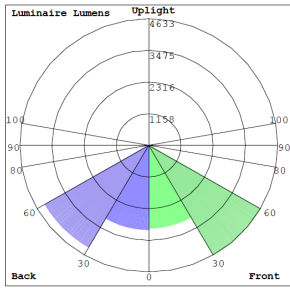

Lighting:

- LED: Philips Lumileds Luxeon 3030 High Flux LED
- Total Lumens: 15300LM/15500LM/15600LM
- Color Temperatures: 3000K/4000K/5000K
- Color Rendering Index: CRI ≥ 70
- Beam Angle: 90°

Applications:

Photometrics: LOHB-4FT

BUG Rating: B4-U0-G1

Billboard Size: 10.5'x 36' Mounting Distance: 6'

Other Views:

Side View

Front View

Back View

Performance Table: LOHB-4FT