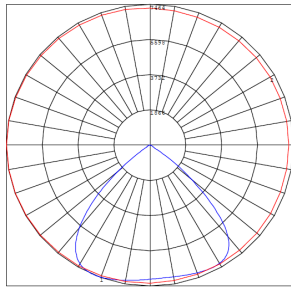

Lighting:

- LED: Philips Lumileds Luxeon 3030 High Flux LED
- Total Lumens: 15300LM/15500LM/15600LM
- Color Temperatures: 3000K/4000K/5000K
- Color Rendering Index: CRI ≥ 70
- Beam Angle: 90°

Applications:

Photometrics: LOHB-4FT

BUG Rating: B4-U0-G1

Billboard Size: 10.5'x 36' Mounting Distance: 6'

Other Views:

Side View

Front View

Back View

Performance Table: LOHB-4FT