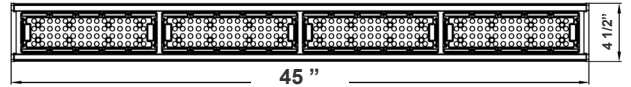

LOHB SERIES OUTDOOR LIGHTING

LOHB-4FT-120W-30K
LOHB-4FT-120W-40K
LOHB-4FT-120W-50K

Customer Name: _____

Project Name: _____

Note: _____ Type: _____

Selection:

45"(L) x 3"(H) x 4 1/2"(W)

This outdoor lighting is Ideal for Wall wash, sign, suspended outdoor/indoor lighting, small stadium and tracks

Features

- Die-cast Aluminum with Black Powder Coat Finish
- Removable 1/2" NPT Threaded Knuckles Included
- 7-Year Warranty
- Removable Half Shroud Included

Technical Specifications

Electrical:

- Voltage: 120~277V; 50/60Hz AC
- THD: <20%
- Power Factor: >0.9
- Wattage: 120W
- Efficacy: 125 LPW

Mechanical:

- Die-cast Aluminum with Black Powder Coat Finish
- Removable 1/2" NPT Threaded Knuckles Included
- Cord Type: 3.2 SJTW 18/3 AWG cable
- Removable Half Shroud Included
- Operating Temp: -40°F to 104°F
- Rated life: 50,000 hrs
- Wet Location
- IP Rating: IP65