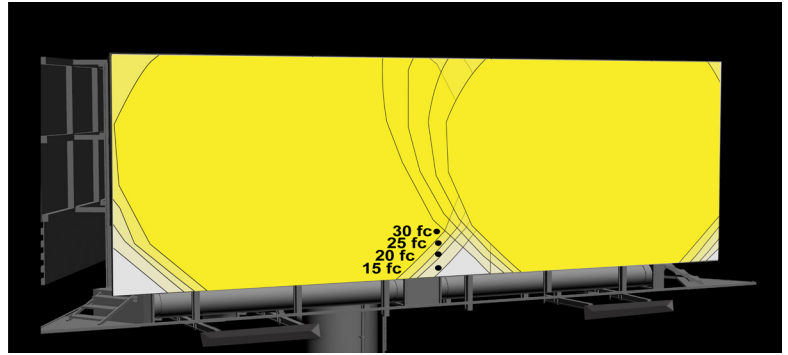

LOHB SERIES OUTDOOR LIGHTING

LOHB-2FT-50W-30K
LOHB-2FT-50W-40K
LOHB-2FT-50W-50K

Customer Name: _____

Project Name: _____

Note: _____ Type: _____

Selection:

22 3/4"(L) x 3"(H) x 4 1/2"(W)

This outdoor lighting is Ideal for Wall wash, sign, suspended outdoor/indoor lighting, small stadium and tracks

Lighting:

- LED: Philips Lumileds Luxeon 3030 High Flux LED
- Total Lumens: 6500LM/6600LM/6700LM
- Color Temperatures: 3000K/4000K/5000K
- Color Rendering Index: CRI ≥ 70
- Beam Angle: 90°

Applications:

- Ideal for Wall wash, sign, suspended outdoor/indoor lighting, small stadium and tracks

Other Models:

- 120W | 15300LM | LOHB-4FT-120W-30K
- 120W | 15500LM | LOHB-4FT-120W-40K
- 120W | 15600LM | LOHB-4FT-120W-50K

Photometrics: LOHB-2FT

BUG Rating: B3-U0-G0

Billboard Size: 5'x 17.5' Mounting Distance: 6'

Other Views:

Side View

Front View

Back View

Performance Table: LOHB-2FT