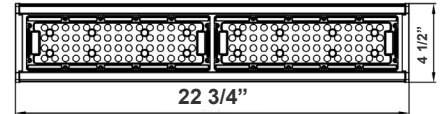

LOHB SERIES OUTDOOR LIGHTING

LOHB-2FT-50W-30K
LOHB-2FT-50W-40K
LOHB-2FT-50W-50K

Customer Name: _____

Project Name: _____

Note: _____ Type: _____

Selection:

22 3/4"(L) x 3"(H) x 4 1/2"(W)

This outdoor lighting is Ideal for Wall wash, sign, suspended outdoor/indoor lighting, small stadium and tracks

Photometrics: LOHB-2FT

BUG Rating: B3-U0-G0

Billboard Size: 5'x 17.5' Mounting Distance: 6'

Other Views:

Side View

Front View

Back View

Performance Table: LOHB-2FT