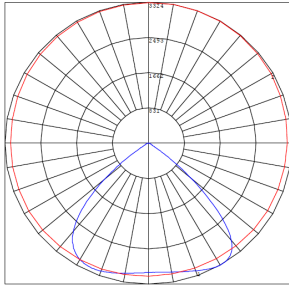

Lighting:

- LED: Philips Lumileds Luxeon 3030 High Flux LED
- Total Lumens: 6500LM/6600LM/6700LM
- Color Temperatures: 3000K/4000K/5000K
- Color Rendering Index: CRI ≥ 70
- Beam Angle: 90°

Applications:

Photometrics: LOHB-2FT

BUG Rating: B3-U0-G0

Billboard Size: 5'x 17.5' Mounting Distance: 6'

Other Views:

Side View

Front View

Back View

Performance Table: LOHB-2FT