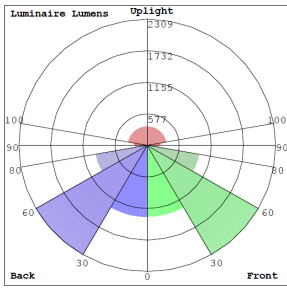

Photometrics: LLVT-4FT-75W-MCTP-D

BUD Rating: B3-U3-G2