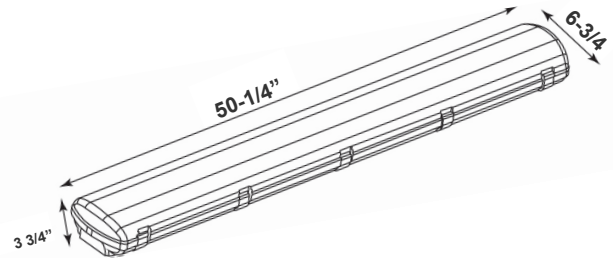

### Other Models:

- 40W | 5200LM | LLVT-4FT-40W-MCTP-D

**WESTGATE**  
THE FUTURE IS HERE...AND IT'S QUITE BRIGHT!

Customer Name: \_\_\_\_\_

Project Name: \_\_\_\_\_

Note: \_\_\_\_\_

Type: \_\_\_\_\_

50-1/4" (L) x 6-3/4" (W) x 3-3/4" (H)