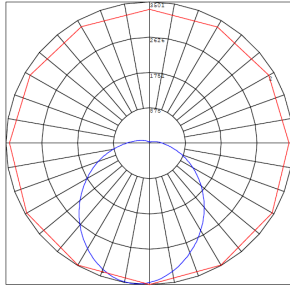

Photometrics: LLVT-4FT-75W-MCTP-D

BUD Rating: B3-U3-G2