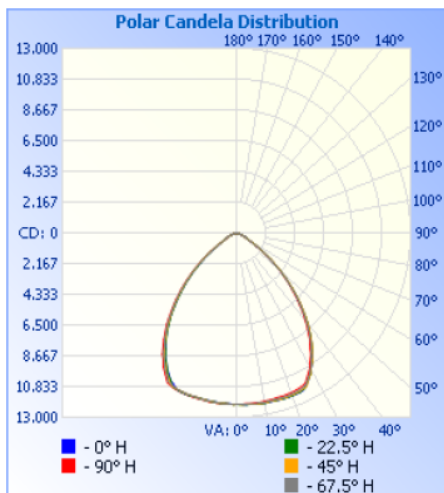

REFLECTORS FOR LED HIGHBAY

MODEL NO.	DESCRIPTION	MATERIAL	DIAMETER
LHB-AL-18"	REFLECTOR FOR LHB-220CW	ALUMINUM	18"

PHOTOMETRICS:

Test for LHB-200W

Spectral Power Distribution & Chromaticity Diagram

Illuminance Plots

Distance (ft)	Illuminance at a Distance	
	Center Beam fc	Beam Width
17.0ft	41.8 fc	34.0 ft 30.6 ft
34.0ft	10.4 fc	68.1 ft 61.3 ft
51.0ft	4.6 fc	102.1 ft 91.9 ft
68.0ft	2.6 fc	136.1 ft 122.6 ft
85.0ft	1.7 fc	170.2 ft 153.2 ft
102.0ft	1.2 fc	204.2 ft 183.9 ft

■ Vert. Spread: 90.1°
■ Horiz. Spread: 84.1°

Photometric Data

ISOCANDELA DIAGRAM

ISOLUX DIAGRAM