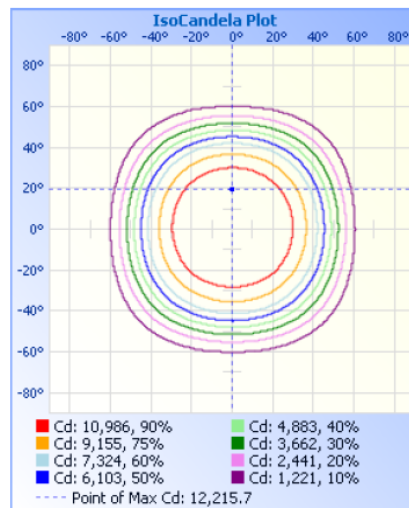

REFLECTORS FOR LED HIGHBAY

MODEL NO.	DESCRIPTION	MATERIAL	DIAMETER
LHB-AL-18"	REFLECTOR FOR LHB-220CW	ALUMINUM	18"

PHOTOMETRICS:

Test for LHB-200W

Spectral Power Distribution & Chromaticity Diagram

Illuminance Plots

Distance (ft)	Illuminance at a Distance	
	Center Beam fc	Beam Width
17.0ft	41.8 fc	34.0 ft 30.6 ft
34.0ft	10.4 fc	68.1 ft 61.3 ft
51.0ft	4.6 fc	102.1 ft 91.9 ft
68.0ft	2.6 fc	136.1 ft 122.6 ft
85.0ft	1.7 fc	170.2 ft 153.2 ft
102.0ft	1.2 fc	204.2 ft 183.9 ft

■ Vert. Spread: 90.1°
■ Horiz. Spread: 84.1°

Photometric Data

ISOCANDELA DIAGRAM

ISOLUX DIAGRAM