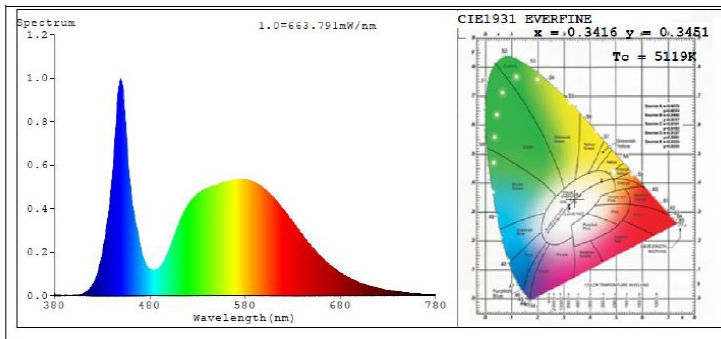

PHOTOMETRICS:

Test for LHB-200W

Spectral Power Distribution & Chromaticity Diagram