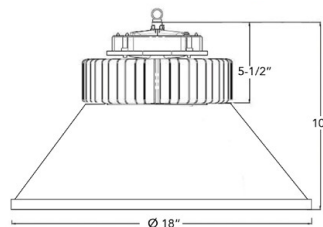

JOB NAME: _____

DATE: _____

TYPE: _____

DIMENSION:

LHB-220-CW
LHB-220-NW

LED High Bay Lamp

Ideal for general warehouse lighting, loading docks, storage areas, supermarkets. The polycarbonate lens provide 360° illumination combined with crisp, directional, bright 5000K light that will make merchandise clearly visible and eye-catching.