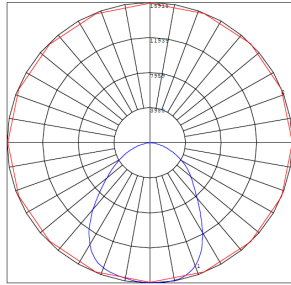

Photometrics: LFXPRO-XL-150-300W-MCTP-BK

TYPE III

BUG Rating: B4-U0-G1

Area 65'x 75' Mounting Height: 20'

Other Views:

Side View

Front View

Back View