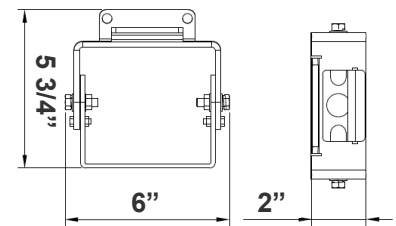

OPT-SEN-3MR-3

OPT-3MPC

OPT-EM-OD2EXT

Mounting Options:

LFX-ASA-BK
 Adjustable Straight Arm
 3 1/3" x 7 7/8"

LFX-SF-BK + LFX-PASF-BK
 Pole Adapter for Slip Fitter 6 1/8"
 x 3 1/4" x 3"

LFX-EXT-BK
 Straight Arm
 3 1/3" x 6 3/4" x 4 3/8"

LFX-YK-BK
 Yoke
 5 3/4" x 6" x 2"

LFX-TR-B-BK
 U Bracket
 13 1/2" x 12"

LFX-SF-BK
 Slip Fitter
 3 1/3" x 7 7/8"
 Inside Diameter: 2-3/4"

LFX-AWB-BK
 Adjustable Wall Junction Box
 7 1/8" x 6 5/8" x 5 3/4"