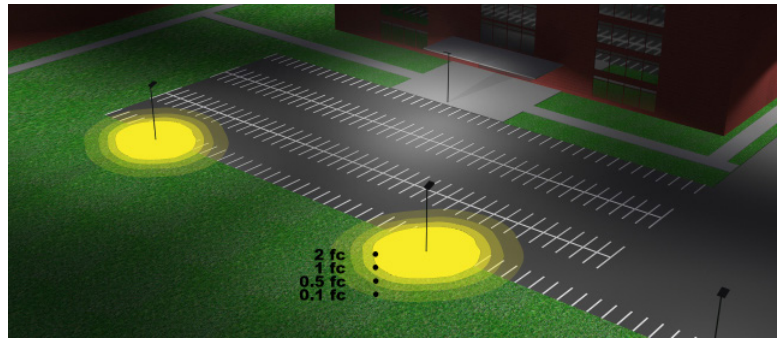

Area 65'x 75' Mounting Height: 20'