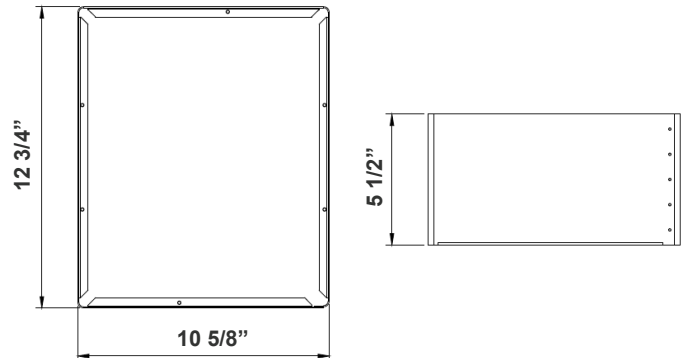

LFXPRO-WG-B
Wire Guard
Can be painted