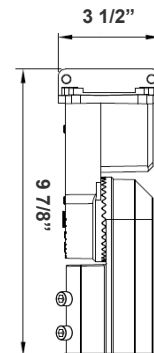

OPT-SEN-3MR-3

OPT-3MPC

OPT-EM-OD2EXT

Mounting Options:

LFX-ASA-BK
 Adjustable Straight Arm
 3 1/3" x 7 7/8"

LFX-SF-BK + LFX-PASF-BK
 Pole Adapter for Slip Fitter 6 1/8"
 x 3 1/4" x 3"

LFX-EXT-BK
 Straight Arm
 3 1/3" x 6 3/4" x 4 3/8"

LFX-YK-BK
 Yoke
 5 3/4" x 6" x 2"

LFX-TR-B-BK
 U Bracket
 13 1/2" x 12"

LFX-SF-BK
 Slip Fitter
 3 1/3" x 7 7/8"
 Inside Diameter: 2-3/4"

LFX-AWB-BK
 Adjustable Wall Junction Box
 7 1/8" x 6 5/8" x 5 3/4"