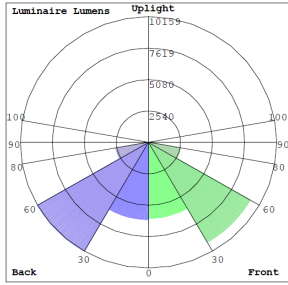

Lighting:

- Dimmable: 0~10V
- Solid State Lighting technology for long life, no Maintenance needed and High-Efficiency
- Lens Type: Optical TYPE III Lens, High Light Transmittance PC, Anti-UV and Flame Resistant
- Cord Type: 3.2' SJTW 18/3 AWG cable
- Total lumens: 38000LM Max.
- Color temperature: 3000K/ 4000K/ 5000K/ 5700K
- Color rendering index: CRI ≥ 70
- Beam Angle: 90°x120°

Photometrics: LFXPRO-XL-150-300W-MCTP-BK

TYPE III

BUG Rating: B4-U0-G1

Area 65'x 75' Mounting Height: 20'

Other Views:

Side View

Front View

Back View