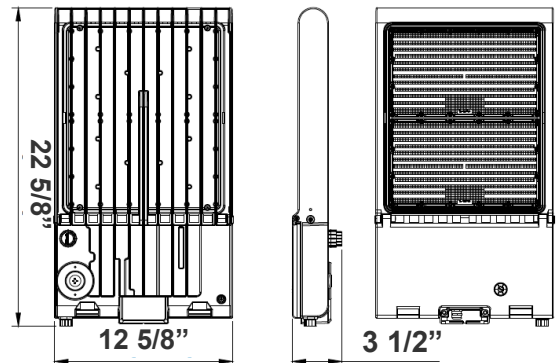

Type: _____

22 5/8" (L) x 12 5/8" (W) x 3 1/2" (H)

Ideal for general site lighting, alleys, loading docks, doorway, pathway, and parking areas.

Features

- LED Flood Light
- With snap-on & bolt mounting options for one-person installations.
- Select a mounting option (Sold separately)
- 70,000 Hours Rated Life
- 7-Year Warranty
- Optic Lens Type: III
- Multi-CCT & Multi-Power - The Switches are on the Bottom of the Fixture

Technical Specifications

Electrical:

- Voltage: 100-277V AC 50/60Hz
- Wattage: 150W/ 200W/ 240W/ 300W
- Power Factor: >0.9
- Output Current: 0.25A
- Efficacy: 125 LPW
- THD: <20%

Mechanical:

- Housing: Die-cast Aluminum Housing with Powder Coat Finish (Black)
- 10KV Lightning Surge Protection
- Operating Temperature: -40°F to 104°F
- IP Rating: IP65
- Suitable for Wet Locations
- Effective projected areas (EPA's) are:
 - Front = 0.38 square feet
 - Side = 0.30 square feet
 - Face = 1.05 square feet