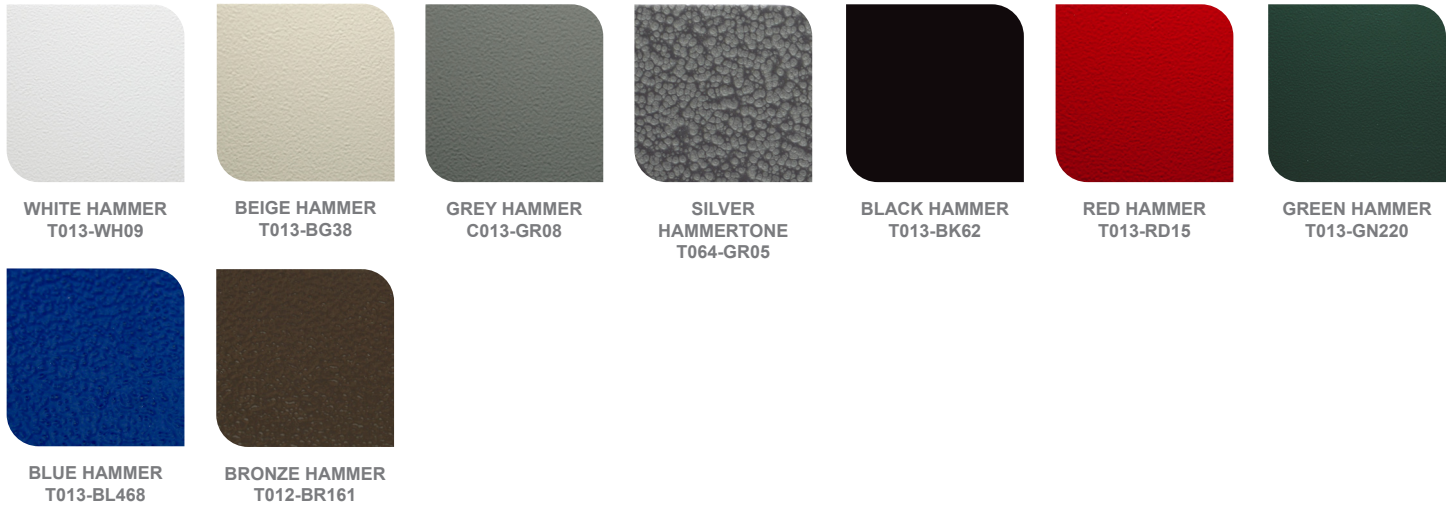

Color Options: LFXPRO-XL-150-300W-MCTP-BK
 Custom Color Available

Black Silver White **Dark Bronze** Green Red Yellow
 Default color

Shroud & Wire Guard:

LF-SHROUD-B
 Shroud
 12 5/8" x 10 5/8" x 5 1/2"
 Can be painted

LF-SHROUD-E
 Full-Glare Shroud
 12 3/4" x 10 5/8" x 5 1/2"
 Can be painted

LFXPRO-WG-B
 Wire Guard
 Can be painted

COLOR CHART: * Choose from one of our Premium Colors with no set-up fee.

Gloss:

Hammer:

Texture:

Vein: