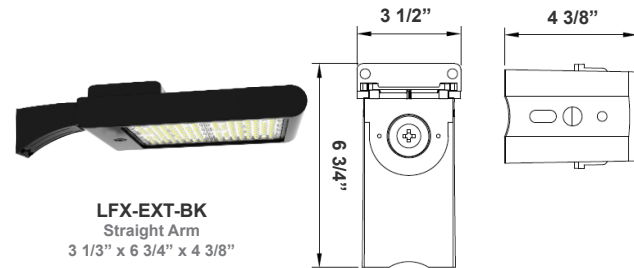

OPT-SEN-3MR-3

OPT-3MPC

OPT-EM-OD2EXT

Mounting Options:

LFX-ASA-BK
 Adjustable Straight Arm
 3 1/3" x 7 7/8"

LFX-SF-BK + LFX-PASF-BK
 Pole Adapter for Slip Fitter 6 1/8"
 x 3 1/4" x 3"

LFX-EXT-BK
 Straight Arm
 3 1/3" x 6 3/4" x 4 3/8"

LFX-YK-BK
 Yoke
 5 3/4" x 6" x 2"

LFX-TR-B-BK
 U Bracket
 13 1/2" x 12"

LFX-SF-BK
 Slip Fitter
 3 1/3" x 7 7/8"
 Inside Diameter: 2-3/4"

LFX-AWB-BK
 Adjustable Wall Junction Box
 7 1/8" x 6 5/8" x 5 3/4"