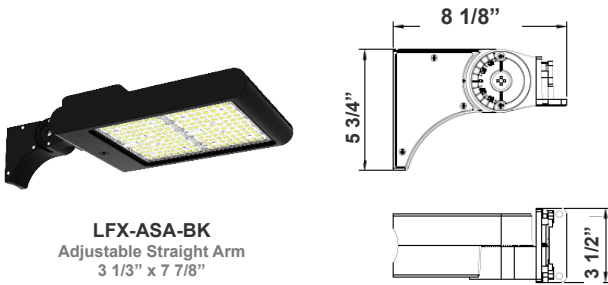

OPT-SEN-3MR-3

OPT-3MPC

OPT-EM-OD2EXT

Mounting Options:

LFX-ASA-BK
 Adjustable Straight Arm
 3 1/3" x 7 7/8"

LFX-SF-BK + LFX-PASF-BK
 Pole Adapter for Slip Fitter 6 1/8"
 x 3 1/4" x 3"

LFX-EXT-BK
 Straight Arm
 3 1/3" x 6 3/4" x 4 3/8"

LFX-YK-BK
 Yoke
 5 3/4" x 6" x 2"

LFX-TR-B-BK
 U Bracket
 13 1/2" x 12"

LFX-SF-BK
 Slip Fitter
 3 1/3" x 7 7/8"
 Inside Diameter: 2-3/4"

LFX-AWB-BK
 Adjustable Wall Junction Box
 7 1/8" x 6 5/8" x 5 3/4"