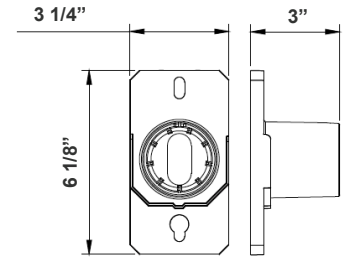

OPT-SEN-3MR-3

OPT-3MPC

OPT-EM-OD2EXT

Mounting Options:

LFX-ASA-BK
 Adjustable Straight Arm
 3 1/3" x 7 7/8"

LFX-SF-BK + LFX-PASF-BK
 Pole Adapter for Slip Fitter 6 1/8"
 x 3 1/4" x 3"

LFX-EXT-BK
 Straight Arm
 3 1/3" x 6 3/4" x 4 3/8"

LFX-YK-BK
 Yoke
 5 3/4" x 6" x 2"

LFX-TR-B-BK
 U Bracket
 13 1/2" x 12"

LFX-SF-BK
 Slip Fitter
 3 1/3" x 7 7/8"
 Inside Diameter: 2-3/4"

LFX-AWB-BK
 Adjustable Wall Junction Box
 7 1/8" x 6 5/8" x 5 3/4"