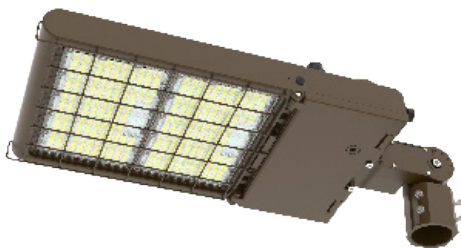

LFXPRO-WG-B
Wire Guard
Can be painted