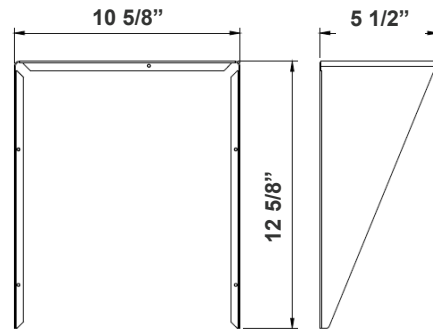

LF-SHROUD-E
Full-Glare Shroud
12 3/4" x 10 5/8" x 5 1/2"
Can be painted