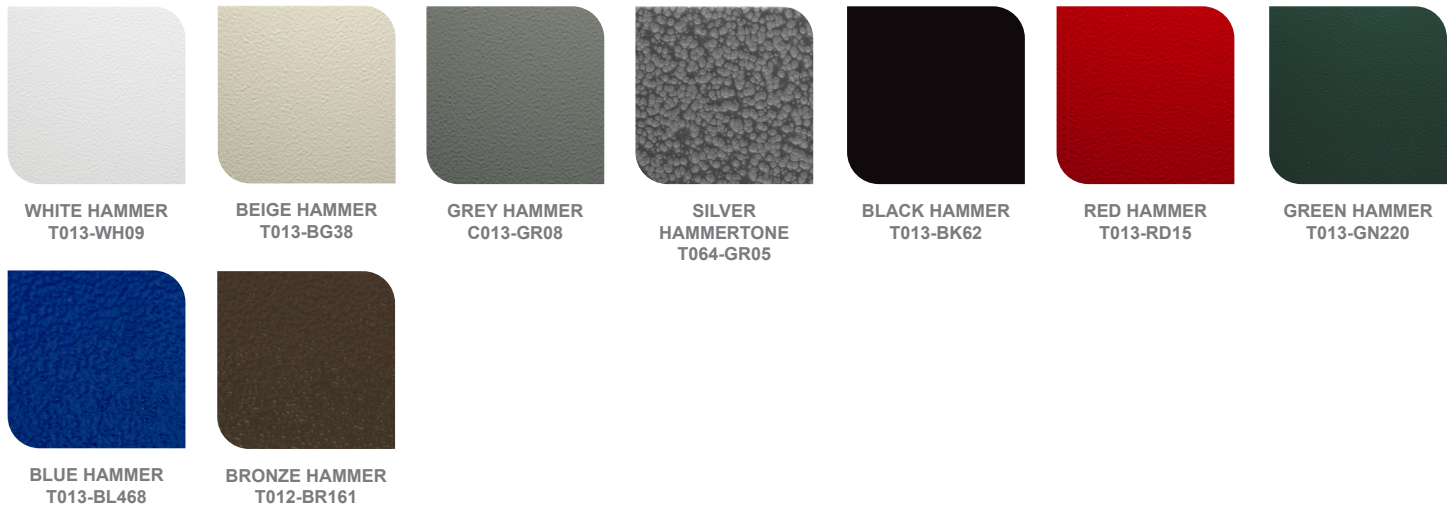

Custom Color Available

Black Silver White **Dark Bronze** Green Red Yellow
Default color

Shroud & Wire Guard: LFXPRO-LG-50-150W-MCTP

LF-SHROUD-A
 Shroud
 6 1/8" x 10 5/8" x 4 3/4"
 Can be painted

LF-SHROUD-D
 Full-Glare Shroud
 6 1/4" x 10 5/8" x 4 3/4"
 Can be painted

LFXPRO-WG-A
 Wire Guard
 Can be painted

COLOR CHART: * Choose from one of our Premium Colors with no set-up fee.

Gloss:

Hammer:

Texture:

Vein: