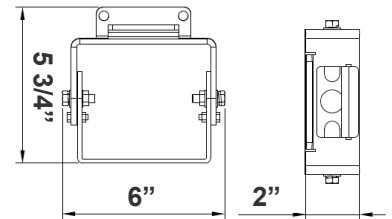

OPT-SEN-3MR-3

OPT-3MPC

OPT-EM-OD2EXT

Mounting Options:

LFX-ASA
Adjustable Straight Arm
3 1/3" x 7 7/8"

LFX-SF + LFX-PASF
Pole Adapter for Slip Fitter
6 1/8" x 3 1/4" x 3"

LFX-EXT
Straight Arm
3 1/3" x 6 3/4" x 4 3/8"

LFX-YK
Yoke
5 3/4" x 6" x 2"

LFX-TR-A
U Bracket
13 3/8" x 10 1/8"

LFX-AWB
Adjustable Wall Junction Box
7 1/8" x 6 5/8" x 5 3/4"

LFX-SF
Slip Fitter
3 1/3" x 7 7/8"
Inside Diameter: 2-3/4"

Color Options: LFXPRO-LG-50-150W-MCTP