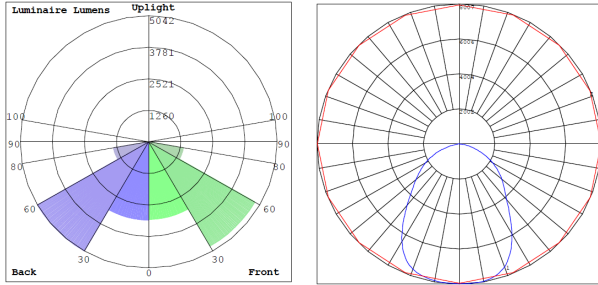

Phone: (877) 805-2252 | Fax: (877) 805-2252
www.westgatemfg.com |

Photometrics: LFXPRO-LG-50-150W-MCTP

TYPE III

BUG Rating: B4-U0-G1

Area 65'x 75' Mounting Height: 20'

Other Views:

Side View

Front View