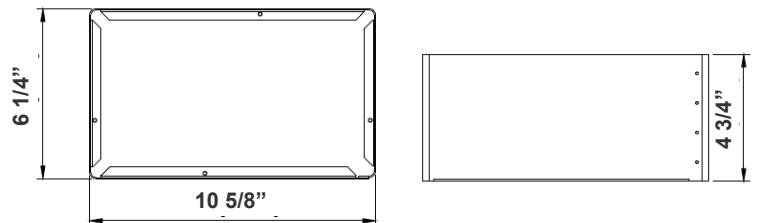

LFXPRO-WG-A
Wire Guard
Can be painted