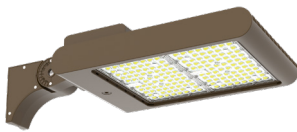

OPT-SEN-3MR-3

OPT-3MPC

OPT-EM-OD2EXT

Mounting Options:

LFX-ASA
Adjustable Straight Arm
3 1/3" x 7 7/8"

LFX-SF + LFX-PASF
Pole Adapter for Slip Fitter
6 1/8" x 3 1/4" x 3"

LFX-EXT
Straight Arm
3 1/3" x 6 3/4" x 4 3/8"

LFX-YK
Yoke
5 3/4" x 6" x 2"

LFX-TR-A
U Bracket
13 3/8" x 10 1/8"

LFX-AWB
Adjustable Wall Junction Box
7 1/8" x 6 5/8" x 5 3/4"

LFX-SF
Slip Fitter
3 1/3" x 7 7/8"
Inside Diameter: 2-3/4"

Color Options: LFXPRO-LG-50-150W-MCTP