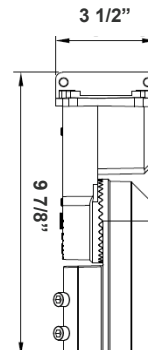

OPT-SEN-3MR-3

OPT-3MPC

OPT-EM-OD2EXT

Mounting Options:

LFX-ASA
Adjustable Straight Arm
3 1/3" x 7 7/8"

LFX-SF + LFX-PASF
Pole Adapter for Slip Fitter
6 1/8" x 3 1/4" x 3"

LFX-EXT
Straight Arm
3 1/3" x 6 3/4" x 4 3/8"

LFX-YK
Yoke
5 3/4" x 6" x 2"

LFX-TR-A
U Bracket
13 3/8" x 10 1/8"

LFX-AWB
Adjustable Wall Junction Box
7 1/8" x 6 5/8" x 5 3/4"

LFX-SF
Slip Fitter
3 1/3" x 7 7/8"
Inside Diameter: 2-3/4"

Color Options: LFXPRO-LG-50-150W-MCTP