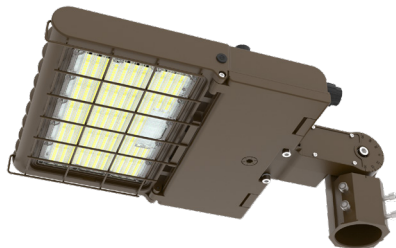

Customer Name: _____

Project Name: _____

Note: _____

Type: _____

Ideal for general site lighting, alleys, loading docks, doorway, pathway, and parking areas.

Features

- LED Flood Light
- With snap-on & bolt mounting options for one-person Installations.
- Select a mounting option (Sold separately)
- 70,000 Hours Rated Life
- 7-Year Warranty
- Optic Lens Type: III
- Multi-CCT & Multi-Power - The Switches are on the Bottom of the Fixture

LFX-YK
Yoke
5 3/4" x 6" x 2"

LFX-TR-A
U Bracket
13 3/8" x 10 1/8"

LFX-AWB
Adjustable Wall Junction Box
7 1/8" x 6 5/8" x 5 3/4"

LFX-SF
Slip Fitter
3 1/3" x 7 7/8"
Inside Diameter: 2-3/4"

Color Options: LFXPRO-LG-50-150W-MCTP

Custom Color Available

Black Silver White **Dark Bronze** Green Red Yellow
Default color

Shroud & Wire Guard: LFXPRO-LG-50-150W-MCTP

LF-SHROUD-A
 Shroud
 6 1/8" x 10 5/8" x 4 3/4"
 Can be painted

LF-SHROUD-D
 Full-Glare Shroud
 6 1/4" x 10 5/8" x 4 3/4"
 Can be painted

LFXPRO-WG-A
 Wire Guard
 Can be painted

COLOR CHART: * Choose from one of our Premium Colors with no set-up fee.

Gloss:

Hammer:

Texture:

Vein: