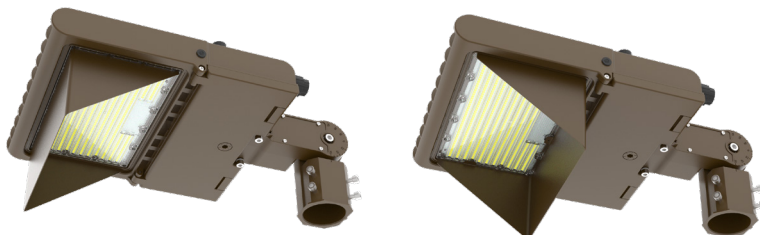

LF-SHROUD-A
Shroud
6 1/8" x 10 5/8" x 4 3/4"
Can be painted