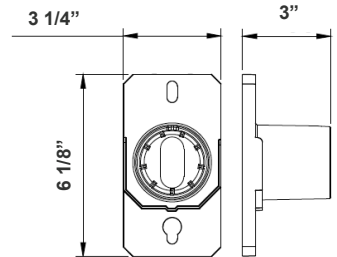

OPT-SEN-3MR-3

OPT-3MPC

OPT-EM-OD2EXT

Mounting Options:

LFX-ASA
Adjustable Straight Arm
3 1/3" x 7 7/8"

LFX-SF + LFX-PASF
Pole Adapter for Slip Fitter
6 1/8" x 3 1/4" x 3"

LFX-EXT
Straight Arm
3 1/3" x 6 3/4" x 4 3/8"

LFX-YK
Yoke
5 3/4" x 6" x 2"

LFX-TR-A
U Bracket
13 3/8" x 10 1/8"

LFX-AWB
Adjustable Wall Junction Box
7 1/8" x 6 5/8" x 5 3/4"

LFX-SF
Slip Fitter
3 1/3" x 7 7/8"
Inside Diameter: 2-3/4"

Color Options: LFXPRO-LG-50-150W-MCTP