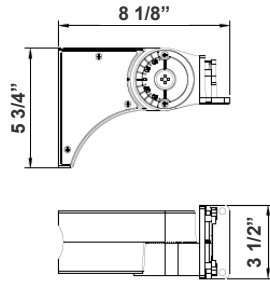

OPT-SEN-3MR-3

OPT-3MPC

OPT-EM-OD2EXT

Mounting Options:

LFX-ASA
Adjustable Straight Arm
3 1/3" x 7 7/8"

LFX-SF + LFX-PASF
Pole Adapter for Slip Fitter
6 1/8" x 3 1/4" x 3"

LFX-EXT
Straight Arm
3 1/3" x 6 3/4" x 4 3/8"

LFX-YK
Yoke
5 3/4" x 6" x 2"

LFX-TR-A
U Bracket
13 3/8" x 10 1/8"

LFX-AWB
Adjustable Wall Junction Box
7 1/8" x 6 5/8" x 5 3/4"

LFX-SF
Slip Fitter
3 1/3" x 7 7/8"
Inside Diameter: 2-3/4"

Color Options: LFXPRO-LG-50-150W-MCTP