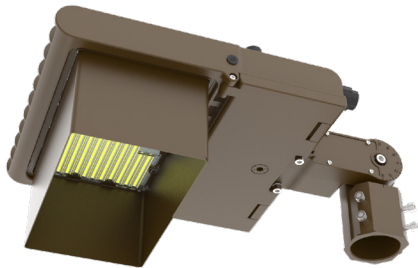

Customer Name: _____

Project Name: _____

Note: _____

Type: _____

Ideal for general site lighting, alleys, loading docks, doorway, pathway, and parking areas.

Features

- LED Flood Light
- With snap-on & bolt mounting options for one-person Installations.
- Select a mounting option (Sold separately)
- 70,000 Hours Rated Life
- 7-Year Warranty
- Optic Lens Type: III
- Multi-CCT & Multi-Power - The Switches are on the Bottom of the Fixture

LFX-YK
Yoke
5 3/4" x 6" x 2"

LFX-TR-A
U Bracket
13 3/8" x 10 1/8"

LFX-AWB
Adjustable Wall Junction Box
7 1/8" x 6 5/8" x 5 3/4"

LFX-SF
Slip Fitter
3 1/3" x 7 7/8"
Inside Diameter: 2-3/4"

Color Options: LFXPRO-LG-50-150W-MCTP

Custom Color Available

Black Silver White **Dark Bronze** Green Red Yellow
Default color

Shroud & Wire Guard: LFXPRO-LG-50-150W-MCTP

LF-SHROUD-A
 Shroud
 6 1/8" x 10 5/8" x 4 3/4"
 Can be painted

LF-SHROUD-D
 Full-Glare Shroud
 6 1/4" x 10 5/8" x 4 3/4"
 Can be painted