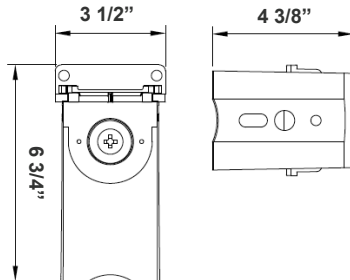

## Mounting Options:

**LFX-ASA-WH**  
Adjustable Straight Arm  
3 1/3" x 7 7/8"

**LFX-SF-WH + LFX-PASF-WH**  
Pole Adapter for Slip Fitter 6 1/8"  
x 3 1/4" x 3"

**LFX-EXT-WH**  
Straight Arm  
3 1/3" x 6 3/4" x 4 3/8"

**LFX-YK-WH**  
Yoke  
5 3/4" x 6" x 2"

**LFX-TR-A-WH**  
U Bracket  
13 3/8" x 10 1/8"

**LFX-SF-WH**  
Slip Fitter  
3 1/3" x 7 7/8"

**LFX-AWB-WH**  
Adjustable Wall Junction Box  
7 1/8" x 6 5/8" x 5 3/4"