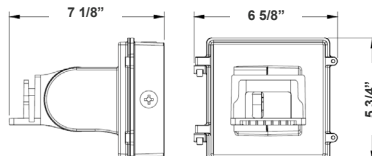

## Mounting Options:

**LFX-ASA-WH**  
Adjustable Straight Arm  
3 1/3" x 7 7/8"

**LFX-SF-WH + LFX-PASF-WH**  
Pole Adapter for Slip Fitter 6 1/8"  
x 3 1/4" x 3"

**LFX-EXT-WH**  
Straight Arm  
3 1/3" x 6 3/4" x 4 3/8"

**LFX-YK-WH**  
Yoke  
5 3/4" x 6" x 2"

**LFX-TR-A-WH**  
U Bracket  
13 3/8" x 10 1/8"

**LFX-SF-WH**  
Slip Fitter  
3 1/3" x 7 7/8"

**LFX-AWB-WH**  
Adjustable Wall Junction Box  
7 1/8" x 6 5/8" x 5 3/4"