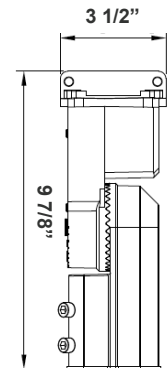

## Mounting Options:

**LFX-ASA-WH**  
Adjustable Straight Arm  
3 1/3" x 7 7/8"

**LFX-SF-WH + LFX-PASF-WH**  
Pole Adapter for Slip Fitter 6 1/8"  
x 3 1/4" x 3"

**LFX-EXT-WH**  
Straight Arm  
3 1/3" x 6 3/4" x 4 3/8"

**LFX-YK-WH**  
Yoke  
5 3/4" x 6" x 2"

**LFX-TR-A-WH**  
U Bracket  
13 3/8" x 10 1/8"

**LFX-SF-WH**  
Slip Fitter  
3 1/3" x 7 7/8"

**LFX-AWB-WH**  
Adjustable Wall Junction Box  
7 1/8" x 6 5/8" x 5 3/4"