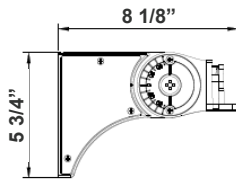

## Mounting Options:

**LFX-ASA-WH**  
Adjustable Straight Arm  
3 1/3" x 7 7/8"

**LFX-SF-WH + LFX-PASF-WH**  
Pole Adapter for Slip Fitter 6 1/8"  
x 3 1/4" x 3"

**LFX-EXT-WH**  
Straight Arm  
3 1/3" x 6 3/4" x 4 3/8"