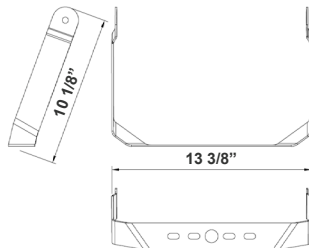

## Mounting Options:

**LFX-ASA-WH**  
Adjustable Straight Arm  
3 1/3" x 7 7/8"

**LFX-SF-WH + LFX-PASF-WH**  
Pole Adapter for Slip Fitter 6 1/8"  
x 3 1/4" x 3"

**LFX-EXT-WH**  
Straight Arm  
3 1/3" x 6 3/4" x 4 3/8"

**LFX-YK-WH**  
Yoke  
5 3/4" x 6" x 2"

**LFX-TR-A-WH**  
U Bracket  
13 3/8" x 10 1/8"

**LFX-SF-WH**  
Slip Fitter  
3 1/3" x 7 7/8"

**LFX-AWB-WH**  
Adjustable Wall Junction Box  
7 1/8" x 6 5/8" x 5 3/4"