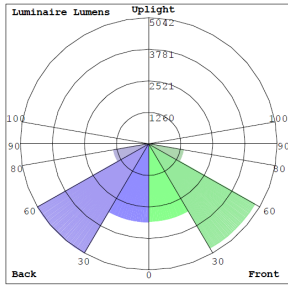

Photometrics: LFXPRO-LG-50-150W-MCTP-WH

TYPE III

BUG Rating: B4-U0-G1