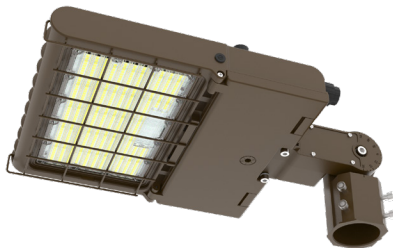

LFXPRO-WG-A
Wire Guard
Can be painted