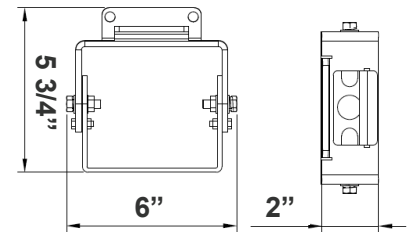

## Mounting Options:

**LFX-ASA-WH**  
Adjustable Straight Arm  
3 1/3" x 7 7/8"

**LFX-SF-WH + LFX-PASF-WH**  
Pole Adapter for Slip Fitter 6 1/8"  
x 3 1/4" x 3"

**LFX-EXT-WH**  
Straight Arm  
3 1/3" x 6 3/4" x 4 3/8"

**LFX-YK-WH**  
Yoke  
5 3/4" x 6" x 2"

**LFX-TR-A-WH**  
U Bracket  
13 3/8" x 10 1/8"

**LFX-SF-WH**  
Slip Fitter  
3 1/3" x 7 7/8"

**LFX-AWB-WH**  
Adjustable Wall Junction Box  
7 1/8" x 6 5/8" x 5 3/4"