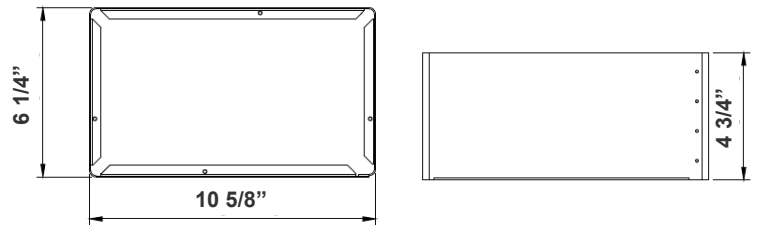

LFXPRO-WG-A
Wire Guard
Can be painted