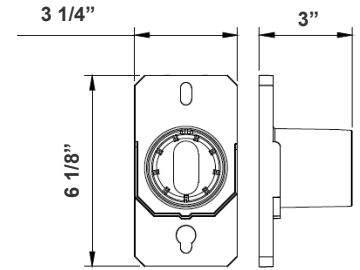

## Mounting Options:

**LFX-ASA-WH**  
Adjustable Straight Arm  
3 1/3" x 7 7/8"

**LFX-SF-WH + LFX-PASF-WH**  
Pole Adapter for Slip Fitter 6 1/8"  
x 3 1/4" x 3"

**LFX-EXT-WH**  
Straight Arm  
3 1/3" x 6 3/4" x 4 3/8"