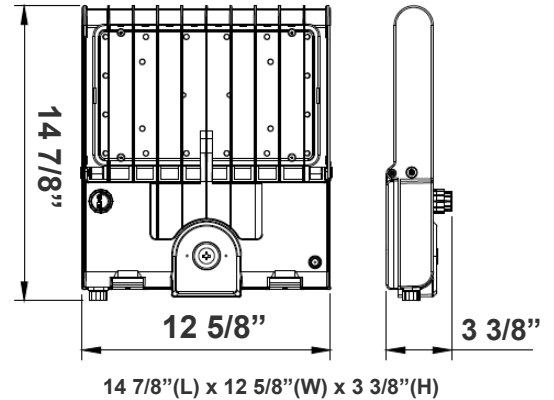

Features

- LED Flood Light
- With snap-on & bolt mounting options for one-person Installations.
- Select a mounting option (Sold separately)
- 70,000 Hours Rated Life
- 7-Year Warranty
- Optic Lens Type: III
- Multi-CCT & Multi-Power - The Switches are on the Bottom of the Fixture

Technical Specifications

Electrical:

- Voltage: 100-277V AC 50/60Hz
- Wattage: 50W/ 80W/ 100W/ 150W
- Power Factor: >0.9
- Output Current: 0.25A
- Efficacy: 125 LPW
- THD: <20%

Mechanical:

- Housing: Die-cast Aluminum Housing with Powder Coat Finish (Black)
- 10KV Lightning Surge Protection
- Operating Temperature: -40°F to 104°F
- IP Rating: IP65
- Suitable for Wet Locations
- Effective projected areas (EPA's) are:
  - Front = 0.38 square feet
  - Side = 0.30 square feet
  - Face = 1.05 square feet

Lighting:

- Dimmable: 0~10V
- Solid State Lighting technology for long life, no Maintenance needed and High-Efficiency
- Lens Type: Optical TYPE III Lens, High Light Transmittance PC, Anti-UV and Flame Resistant
- Cord Type: 3.2' SJTW 18/3 AWG cable
- Total lumens: 19200LM Max.
- Color temperature: 3000K/ 4000K/ 5000K/ 5700K
- Color rendering index: CRI ≥ 70
- Beam Angle: 90°x120°

Applications:

- Ideal for general site lighting, alleys, loading docks, doorway, pathway and parking areas.
- Replace existing HID flood lights/ wall packs

Other Models:

- 300W | 38000LM | LFXPRO-XL-150-300W-MCTP-BK