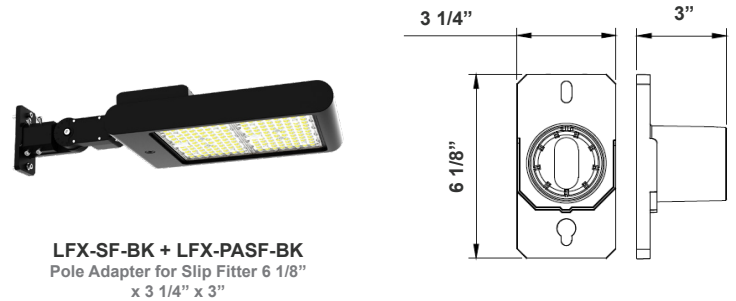

Sample Ordering

Model	Size	Min. Wattage	Max. Wattage	Color	Temp. Housing
LFXPRO	LG	50	150W	MCTP	BK

Accessories Options

Blank = No Option For Accessories
WEC-8RC = Optional Motion Sensor Remote Control

Factory-Installed Options

Blank = No Option For Accessories
OPT-EM-OD2EXT = Emergency Battery Backup
OPT-3MPC = Microwave Photocell with a 1/2" threaded
OPT-SEN-3MR-3 = Programmable Microwave Bi-Level Sensor

ACCESSORIES:

Factory-Installed Options:

Mounting Options: