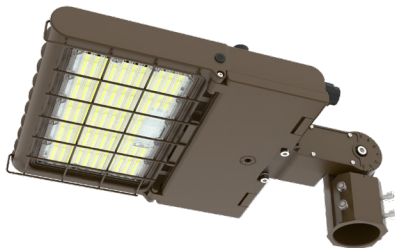

LFXPRO-WG-A
Wire Guard
Can be painted