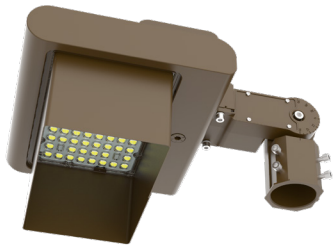

LF-SHROUD-D
Full-Glare Shroud
6 1/4" x 10 5/8" x 4 3/4"
Can be painted