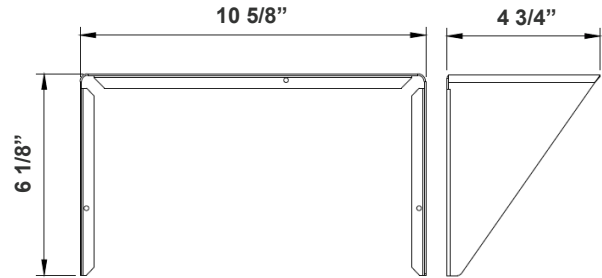

**LF-SHROUD-A**  
 Shroud  
 6 1/8" x 10 5/8" x 4 3/4"  
 Can be painted

**LF-SHROUD-D**  
 Full-Glare Shroud  
 6 1/4" x 10 5/8" x 4 3/4"  
 Can be painted

**LFXPRO-WG-A**  
 Wire Guard  
 Can be painted