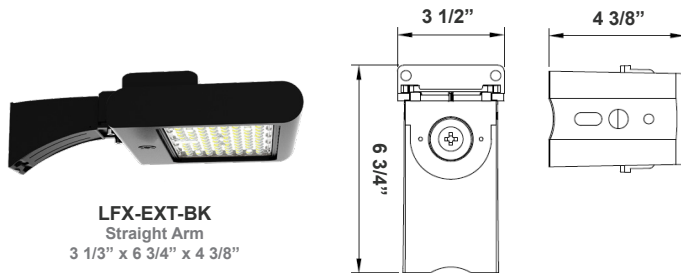

Sample Ordering

Model	Size	Min. Wattage	Max. Wattage	Color	Temp. Housing
LFXPRO	LG	50	150W	MCTP	BK

Accessories Options

Blank = No Option For Accessories
WEC-8RC = Optional Motion Sensor Remote Control

Factory-Installed Options

Blank = No Option For Accessories
OPT-EM-OD2EXT = Emergency Battery Backup
OPT-3MPC = Microwave Photocell with a 1/2" threaded
OPT-SEN-3MR-3 = Programmable Microwave Bi-Level Sensor

ACCESSORIES:

Factory-Installed Options:

Mounting Options: