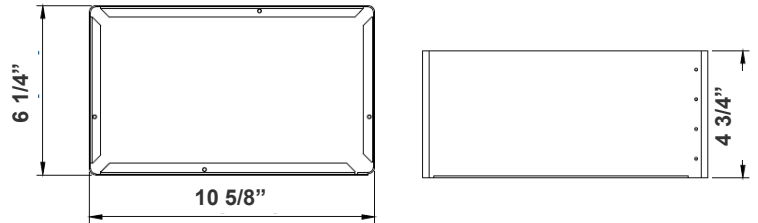

**LF-SHROUD-A**  
 Shroud  
 6 1/8" x 10 5/8" x 4 3/4"  
 Can be painted

**LF-SHROUD-D**  
 Full-Glare Shroud  
 6 1/4" x 10 5/8" x 4 3/4"  
 Can be painted

**LFXPRO-WG-A**  
 Wire Guard  
 Can be painted