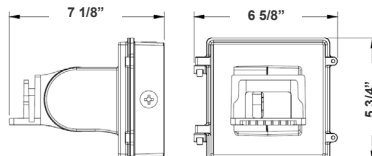

Mounting Options:

LFX-ASA-BK
Adjustable Straight Arm
3 1/3" x 7 7/8"

LFX-SF-BK + LFX-PASF-BK
Pole Adapter for Slip Fitter 6 1/8"
x 3 1/4" x 3"

LFX-EXT-BK
Straight Arm
3 1/3" x 6 3/4" x 4 3/8"

LFX-YK-BK
Yoke
5 3/4" x 6" x 2"

LFX-TR-A-BK
U Bracket
13 3/8" x 10 1/8"

LFX-SF-BK
Slip Fitter
3 1/3" x 7 7/8"

LFX-AWB-BK
Adjustable Wall Junction Box
7 1/8" x 6 5/8" x 5 3/4"

Color Options: LFXPRO-LG-50-150W-MCTP-BK
 Custom Color Available