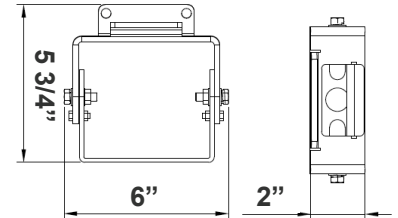

Mounting Options:

LFX-ASA-BK
Adjustable Straight Arm
3 1/3" x 7 7/8"

LFX-SF-BK + LFX-PASF-BK
Pole Adapter for Slip Fitter 6 1/8"
x 3 1/4" x 3"

LFX-EXT-BK
Straight Arm
3 1/3" x 6 3/4" x 4 3/8"

LFX-YK-BK
Yoke
5 3/4" x 6" x 2"

LFX-TR-A-BK
U Bracket
13 3/8" x 10 1/8"

LFX-SF-BK
Slip Fitter
3 1/3" x 7 7/8"

LFX-AWB-BK
Adjustable Wall Junction Box
7 1/8" x 6 5/8" x 5 3/4"

Color Options: LFXPRO-LG-50-150W-MCTP-BK
 Custom Color Available