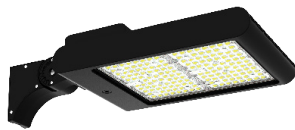

Mounting Options:

LFX-ASA-BK
Adjustable Straight Arm
3 1/3" x 7 7/8"