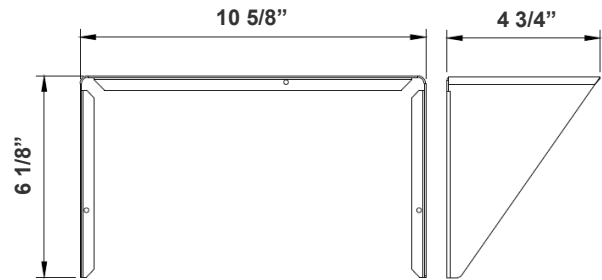

LF-SHROUD-D
Full-Glare Shroud
6 1/4" x 10 5/8" x 4 3/4"
Can be painted