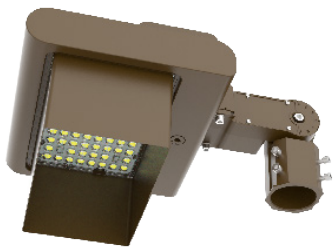

LF-SHROUD-D
Full-Glare Shroud
6 1/4" x 10 5/8" x 4 3/4"
Can be painted