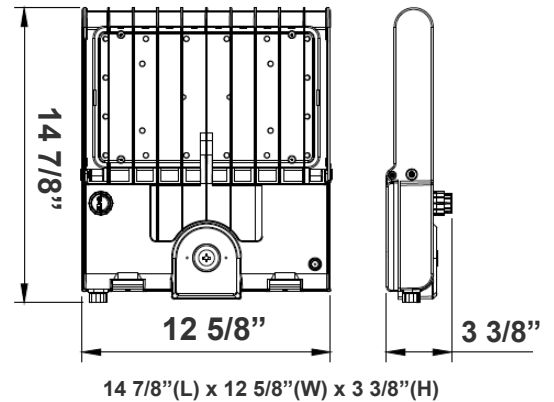

Features

- LED Flood Light
- With snap-on & bolt mounting options for one-person installations.
- Select a mounting option (Sold separately)

- 70,000 Hours Rated Life
- 7-Year Warranty
- Optic Lens Type: III
- Multi-CCT & Multi-Power - The Switches are on the Bottom of the Fixture

Technical Specifications

Electrical:

- Voltage: 100-277V AC 50/60Hz
- Wattage: 50W/ 80W/ 100W/ 150W
- Power Factor: >0.9
- Output Current: 0.25A
- Efficacy: 125 LPW
- THD: <20%

Mechanical:

- Housing: Die-cast Aluminum Housing with Powder Coat Finish (Black)
- 10KV Lightning Surge Protection
- Operating Temperature: -40°F to 104°F
- IP Rating: IP65
- Suitable for Wet Locations
- Effective projected areas (EPA's) are:
  - Front = 0.38 square feet
  - Side = 0.30 square feet
  - Face = 1.05 square feet

Lighting:

- Dimmable: 0~10V
- Solid State Lighting technology for long life, no Maintenance needed and High-Efficiency
- Lens Type: Optical TYPE III Lens, High Light Transmittance PC, Anti-UV and Flame Resistant
- Cord Type: 3.2' SJTW 18/3 AWG cable
- Total lumens: 19200LM Max.
- Color temperature: 3000K/ 4000K/ 5000K/ 5700K
- Color rendering index: CRI ≥ 70
- Beam Angle: 90°x120°

Applications:

- Ideal for general site lighting, alleys, loading docks, doorway, pathway and parking areas.
- Replace existing HID flood lights/ wall packs

Other Models:

- 300W | 38000LM | LFXPRO-XL-150-300W-MCTP-BK