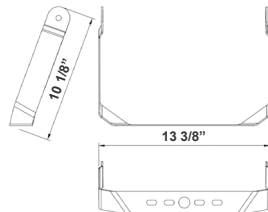

Mounting Options:

LFX-ASA-BK
Adjustable Straight Arm
3 1/3" x 7 7/8"

LFX-SF-BK + LFX-PASF-BK
Pole Adapter for Slip Fitter 6 1/8"
x 3 1/4" x 3"

LFX-EXT-BK
Straight Arm
3 1/3" x 6 3/4" x 4 3/8"

LFX-YK-BK
Yoke
5 3/4" x 6" x 2"

LFX-TR-A-BK
U Bracket
13 3/8" x 10 1/8"

LFX-SF-BK
Slip Fitter
3 1/3" x 7 7/8"

LFX-AWB-BK
Adjustable Wall Junction Box
7 1/8" x 6 5/8" x 5 3/4"

Color Options: LFXPRO-LG-50-150W-MCTP-BK
 Custom Color Available