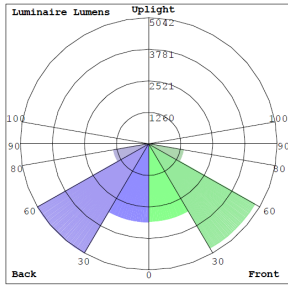

Lighting:

- Dimmable: 0~10V
- Solid State Lighting technology for long life, no Maintenance needed and High-Efficiency
- Lens Type: Optical TYPE III Lens, High Light Transmittance PC, Anti-UV and Flame Resistant
- Cord Type: 3.2' SJTW 18/3 AWG cable
- Total lumens: 19200LM Max.
- Color temperature: 3000K/ 4000K/ 5000K/ 5700K
- Color rendering index: CRI ≥ 70
- Beam Angle: 90°x120°

Photometrics: LFXPRO-LG-50-150W-MCTP-BK

TYPE III

BUG Rating: B4-U0-G1

Area 65'x 75' Mounting Height: 20'

Other Views:

Side View

Front View

Back View