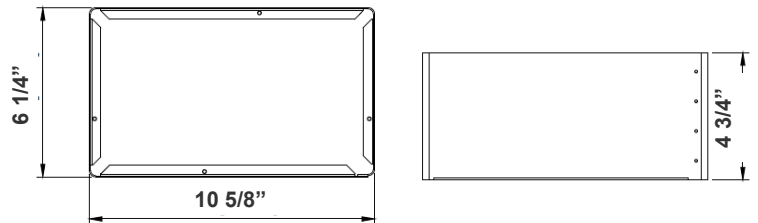

LFXPRO-WG-A
Wire Guard
Can be painted