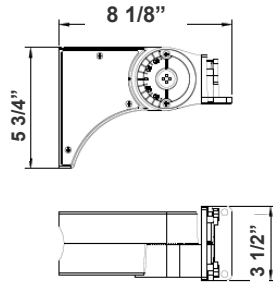

Mounting Options:

LFX-ASA-BK
Adjustable Straight Arm
3 1/3" x 7 7/8"

LFX-SF-BK + LFX-PASF-BK
Pole Adapter for Slip Fitter 6 1/8"
x 3 1/4" x 3"

LFX-EXT-BK
Straight Arm
3 1/3" x 6 3/4" x 4 3/8"

LFX-YK-BK
Yoke
5 3/4" x 6" x 2"