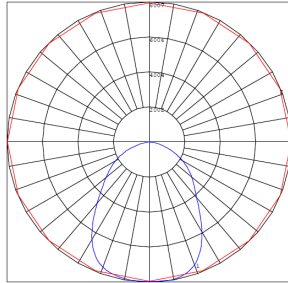

Photometrics: LFXPRO-LG-50-150W-MCTP-BK

TYPE III

BUG Rating: B4-U0-G1

Area 65'x 75' Mounting Height: 20'

Other Views:

Side View

Front View

Back View