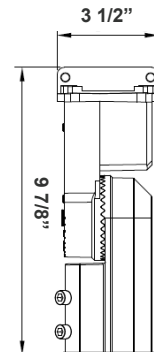

LFX-AWB-BK
Adjustable Wall Junction Box
7 1/8" x 6 5/8" x 5 3/4"