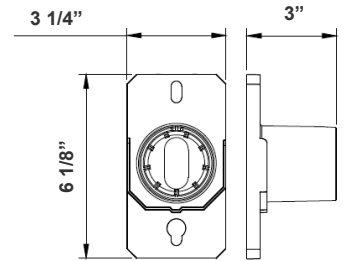

Mounting Options:

LFX-ASA-BK
Adjustable Straight Arm
3 1/3" x 7 7/8"

LFX-SF-BK + LFX-PASF-BK
Pole Adapter for Slip Fitter 6 1/8"
x 3 1/4" x 3"

LFX-EXT-BK
Straight Arm
3 1/3" x 6 3/4" x 4 3/8"

LFX-YK-BK
Yoke
5 3/4" x 6" x 2"