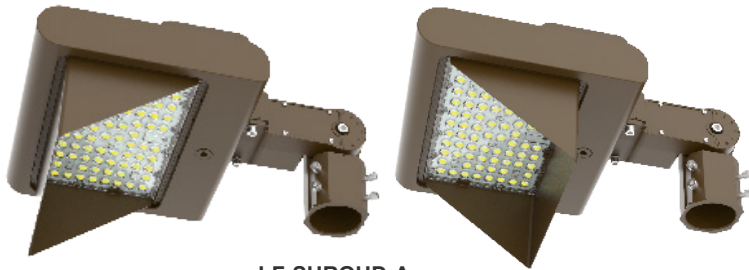

Shroud & Wire Guard: LFXPRO-LG-50-150W-MCTP-BK

LF-SHROUD-A
Shroud
6 1/8" x 10 5/8" x 4 3/4"
Can be painted