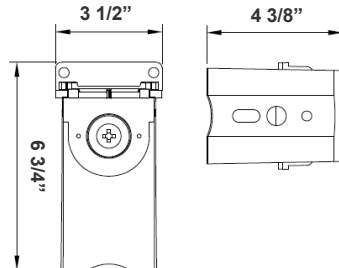

Mounting Options:

LFX-ASA-BK
Adjustable Straight Arm
3 1/3" x 7 7/8"

LFX-SF-BK + LFX-PASF-BK
Pole Adapter for Slip Fitter 6 1/8"
x 3 1/4" x 3"

LFX-EXT-BK
Straight Arm
3 1/3" x 6 3/4" x 4 3/8"

LFX-YK-BK
Yoke
5 3/4" x 6" x 2"

LFX-TR-A-BK
U Bracket
13 3/8" x 10 1/8"

LFX-SF-BK
Slip Fitter
3 1/3" x 7 7/8"

LFX-AWB-BK
Adjustable Wall Junction Box
7 1/8" x 6 5/8" x 5 3/4"

Color Options: LFXPRO-LG-50-150W-MCTP-BK
 Custom Color Available