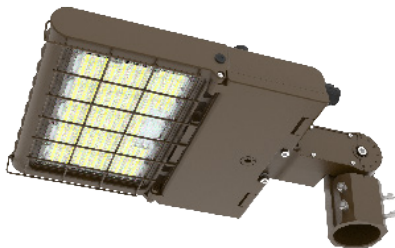

Black Silver White **Dark Bronze** Green Red Yellow
Default color

Shroud & Wire Guard: LFXPRO-LG-50-150W-MCTP-BK

LF-SHROUD-A
 Shroud
 6 1/8" x 10 5/8" x 4 3/4"
 Can be painted

LF-SHROUD-D
 Full-Glare Shroud
 6 1/4" x 10 5/8" x 4 3/4"
 Can be painted