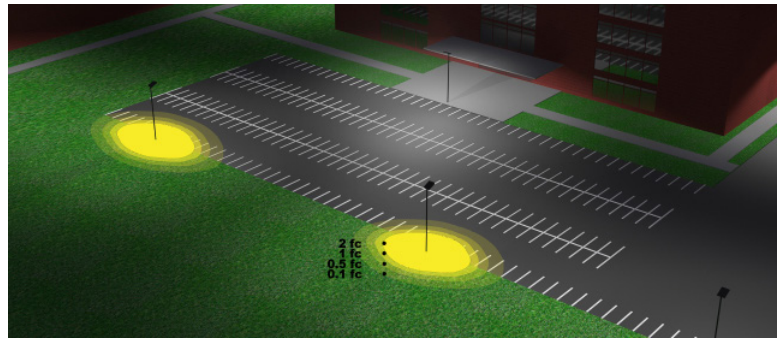

Area 65'x 75' Mounting Height: 20'